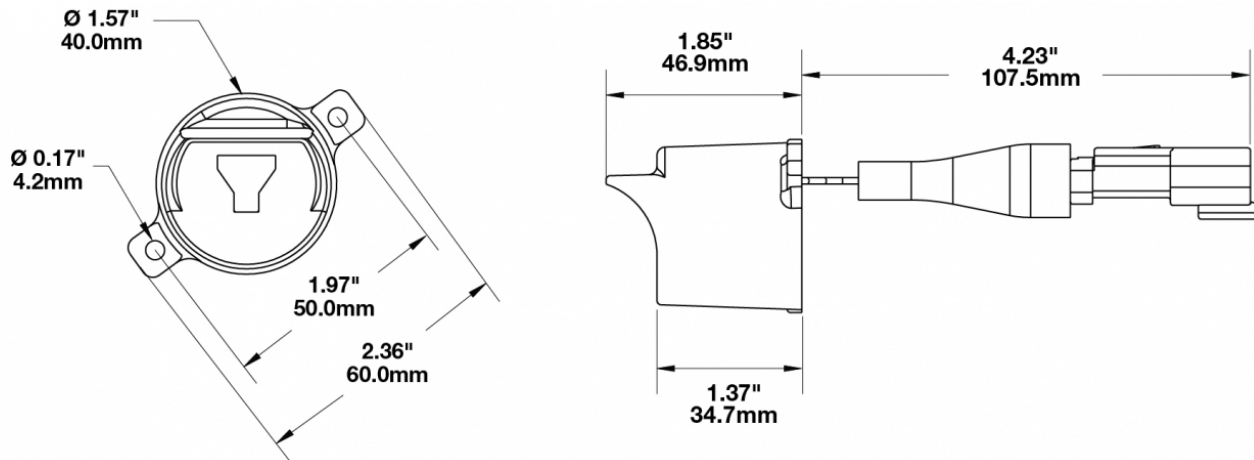

Model - Custom

PRODUCT DIMENSIONS

ELECTRICAL SPECIFICATIONS

Input Voltage	24V DC
Operating Voltage	18-32V DC
Black Wire	Ground
Red Wire	Positive
Current Draw	0.025A @ 24V DC