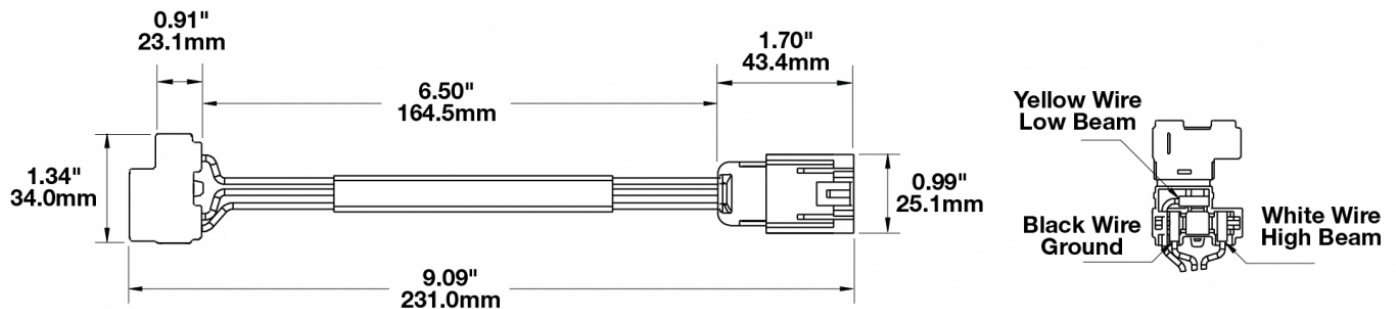

Jumper Harness H4/H13 for 8700 Evolution & 8710 Series

PRODUCT INFORMATION

Description	Jumper Harness H4/H13 for 8700 Evolution & 8710 Series
Product Weight	0.15 lbs / 0.07 kgs
Shipping Weight	0.15 lbs / 0.07 kgs

PRODUCT DIMENSIONS

Print date: 2026-06-13

© 2026 J.W. Speaker Corporation • Germantown, WI U.S.A.
www.jwspeaker.com • speaker@jwspeaker.com • 262.251.6660

Jumper Harness H4/H13 for 8700 Evolution & 8710 Series