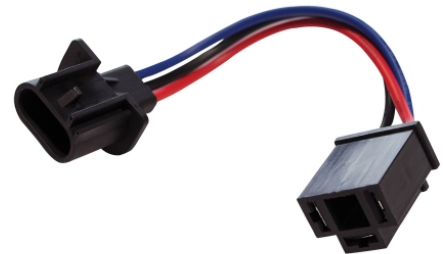

# Jumper Harness H4/H13 for 8700 Evolution & 8710 Series

## PRODUCT INFORMATION

|                        |  |
|------------------------|--|
| <b>Description</b>     | Jumper Harness H4/H13 for 8700 Evolution & 8710 Series |
| <b>Product Weight</b>  | 0.15 lbs / 0.07 kgs                                    |
| <b>Shipping Weight</b> | 0.15 lbs / 0.07 kgs                                    |