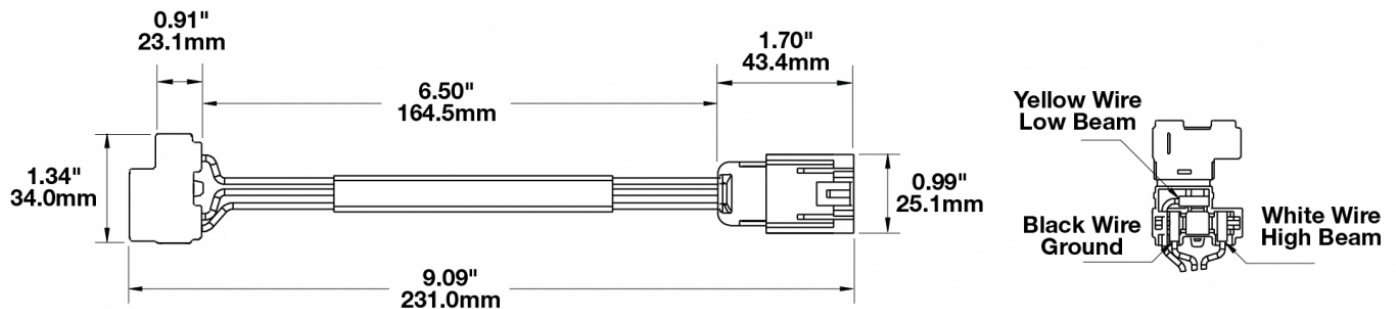

# Jumper Harness H4/H13 for 8700 Evolution & 8710 Series

## PRODUCT INFORMATION

|                        |  |
|------------------------|--|
| <b>Description</b>     | Jumper Harness H4/H13 for 8700 Evolution & 8710 Series |
| <b>Product Weight</b>  | 0.15 lbs / 0.07 kgs                                    |
| <b>Shipping Weight</b> | 0.15 lbs / 0.07 kgs                                    |