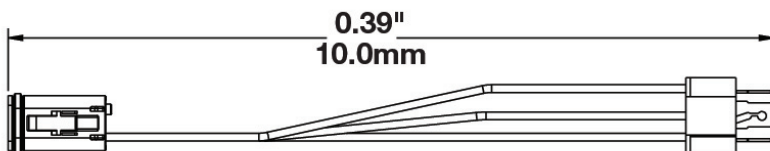

## PRODUCT INFORMATION

---

**Description** High Beam and Low Beam H4 Harness  
**Connector or Wiring** Deutsch DT06-H4

## PRODUCT DIMENSIONS

---