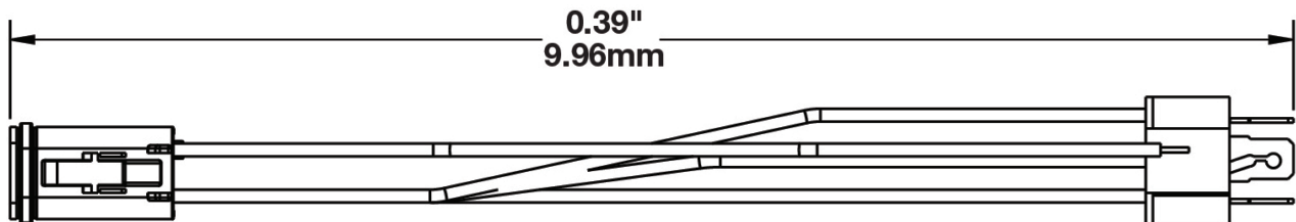

High Beam/Low Beam and Front Position H4 Harness

PRODUCT INFORMATION

Description	High Beam/Low Beam and Front Position H4 Harness
Connector or Wiring	Deutsch DT06-6S

PRODUCT DIMENSIONS

Print date: 2026-07-03

© 2026 J.W. Speaker Corporation • Germantown, WI U.S.A.
www.jwspeaker.com • speaker@jwspeaker.com • 262.251.6660

High Beam/Low Beam and Front Position H4 Harness

ELECTRICAL SPECIFICATIONS

Red Wire	Front Position
Yellow Wire	Low Beam
White Wire	High Beam
Black Wire	Ground