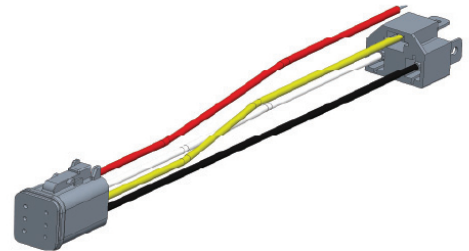

High Beam/Low Beam and Front Position H4 Harness

PRODUCT INFORMATION

Description	High Beam/Low Beam and Front Position H4 Harness
Connector or Wiring	Deutsch DT06-6S

PRODUCT DIMENSIONS

Print date: 2026-05-13

© 2026 J.W. Speaker Corporation • Germantown, WI U.S.A.
www.jwspeaker.com • speaker@jwspeaker.com • 262.251.6660

High Beam/Low Beam and Front Position H4 Harness

ELECTRICAL SPECIFICATIONS

Red Wire	Front Position
Yellow Wire	Low Beam
White Wire	High Beam
Black Wire	Ground

5.75" LED headlight with 5 in 1 functions, SmartHeat® lens heating, and signature "X" styling.

Model 8600 EVO-X
Headlight

7" LED headlight with 5 in 1 functions, premium visibility, and durable performance for demanding on road use.

Model 8700 EVO-X
Headlight

4"×6" LED headlight delivering daylight level, street legal visibility with 5 in 1 functions for broad on road applications.

Model 8800 EVO-X
Headlight

5"×7" LED headlight with best in class precision beam performance and 5 in 1, street legal forward lighting.