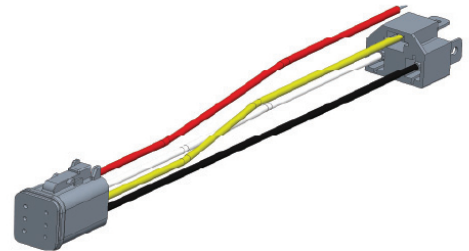

High Beam/Low Beam and Front Position H4 Harness

PRODUCT INFORMATION

Description	High Beam/Low Beam and Front Position H4 Harness
Connector or Wiring	Deutsch DT06-6S

PRODUCT DIMENSIONS

Print date: 2026-07-03

© 2026 J.W. Speaker Corporation • Germantown, WI U.S.A.
www.jwspeaker.com • speaker@jwspeaker.com • 262.251.6660

High Beam/Low Beam and Front Position H4 Harness

ELECTRICAL SPECIFICATIONS

Red Wire	Front Position
Yellow Wire	Low Beam
White Wire	High Beam
Black Wire	Ground

5.75" LED headlight with 5 in 1 functions, SmartHeat® lens heating, and signature "X" styling.

Model 8600 EVO-X
Headlight

7" LED headlight with 5 in 1 functions, premium visibility, and durable performance for demanding on road use.

Model 8700 EVO-X
Headlight

4"×6" LED headlight delivering daylight level, street legal visibility with 5 in 1 functions for broad on road applications.

Model 8800 EVO-X
Headlight

5"×7" LED headlight with best in class precision beam performance and 5 in 1, street legal forward lighting.