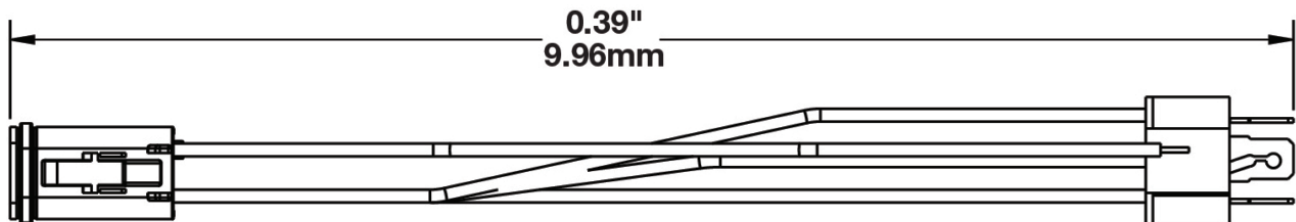

High Beam/Low Beam and Front Position H4 Harness

PRODUCT INFORMATION

Description	High Beam/Low Beam and Front Position H4 Harness
Connector or Wiring	Deutsch DT06-6S

PRODUCT DIMENSIONS

Print date: 2026-05-13

© 2026 J.W. Speaker Corporation • Germantown, WI U.S.A.
www.jwspeaker.com • speaker@jwspeaker.com • 262.251.6660

High Beam/Low Beam and Front Position H4 Harness

ELECTRICAL SPECIFICATIONS

Red Wire	Front Position
Yellow Wire	Low Beam
White Wire	High Beam
Black Wire	Ground