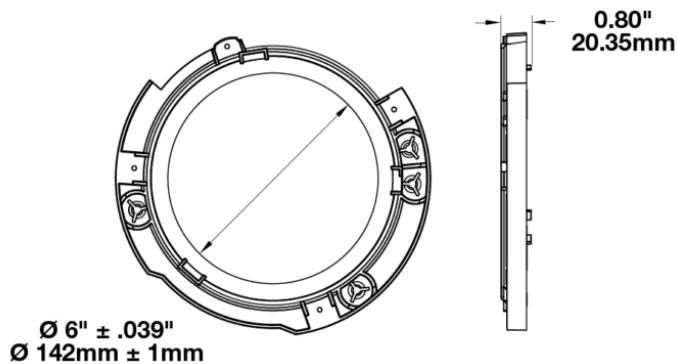

PRODUCT DIMENSIONS

Left Hand Side