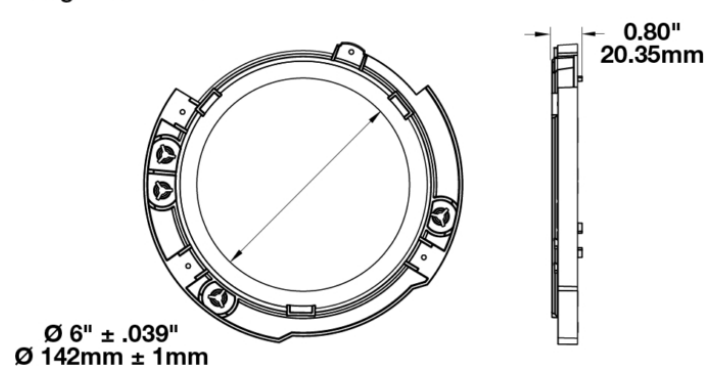

## PRODUCT INFORMATION

<b>Description</b>	Mounting Ring Kit for 2017-18 Jeep JK 7" Round Headlights
<b>Height</b>	200.00 mm / 7.87 in
<b>Width</b>	200.00 mm / 7.87 in
<b>Depth</b>	15.00 mm / 0.59 in
<b>Shape</b>	Round
<b>Housing Material</b>	Polycarbonate
<b>Housing Color</b>	Black
<b>Product Weight</b>	0.50 lbs / 0.23 kgs
<b>Shipping Weight</b>	0.60 lbs / 0.27 kgs

## PRODUCT DIMENSIONS

Left Hand Side

Right Hand Side

Print date: 2026-04-27

© 2026 J.W. Speaker Corporation • Germantown, WI U.S.A.  
www.jwspeaker.com • speaker@jwspeaker.com • 262.251.6660

**J.W. SPEAKER**  
Engineered. Lighting. Solutions.