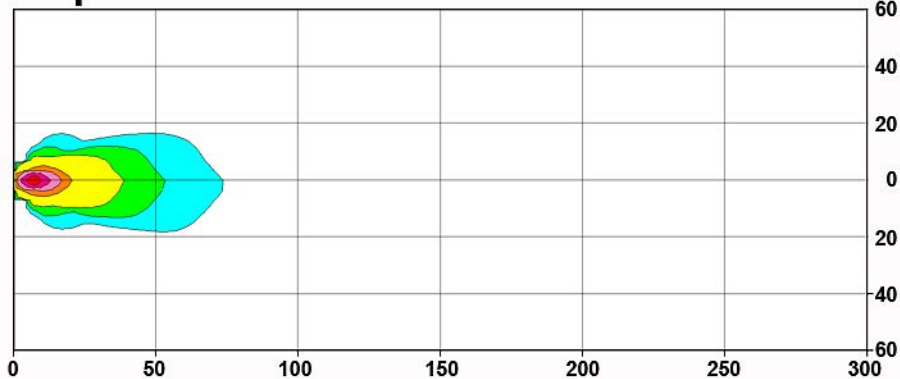

Model 9770/9780

Spot Pattern (2.5m high, -5°) 284.9 Max.

Trapezoid Pattern (2.5m high, -15°) 89.7 Max.

Flood Pattern (2.5m high, -15°) 64.9 Max.

0.25 0.50 1.0 5.0 10 25 50 Lux