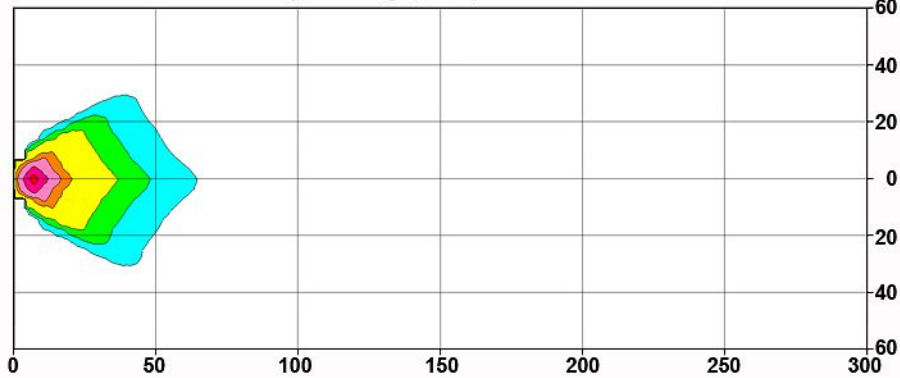

Model 9770/9780

Spot Pattern (2.5m high, -5°) 284.9 Max.

Trapezoid Pattern (2.5m high, -15°) 89.7 Max.

Flood Pattern (2.5m high, -15°) 64.9 Max.

0.25 0.50 1.0 5.0 10 25 50 Lux