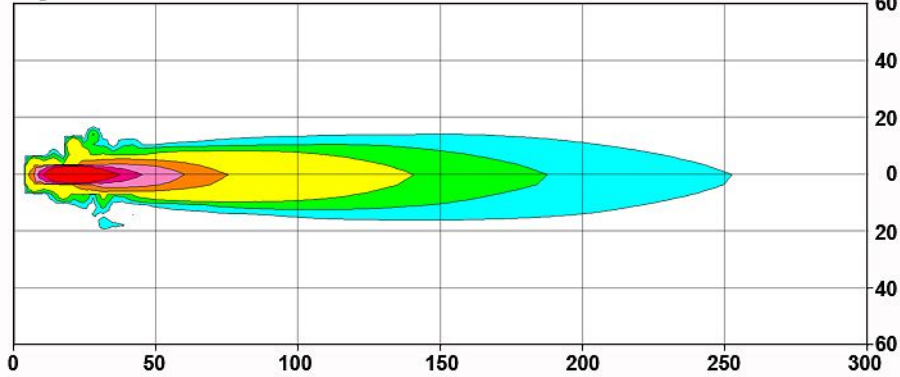

Model 9770/9780

Spot Pattern (2.5m high, -5°) 284.9 Max.

Trapezoid Pattern (2.5m high, -15°) 89.7 Max.

Flood Pattern (2.5m high, -15°) 64.9 Max.

0.25 0.50 1.0 5.0 10 25 50 Lux