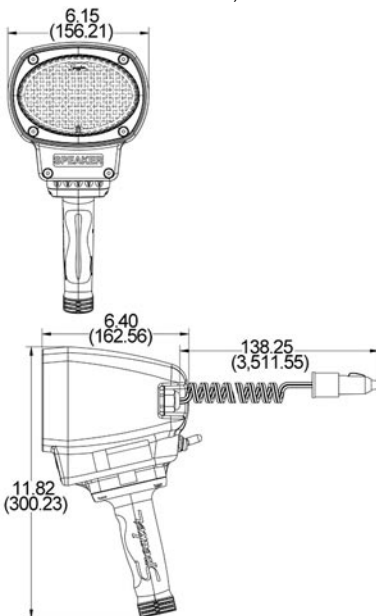

Model 9770 HID Handheld Work Light (3/4 Front View)

Dimensions in inches (mm in parentheses).
Dimensions are for reference only.

Product List

Model Number	Description
9770/DS1-12V	12V HID Handheld Work Light (DS1-12V Bulb)
9770/DS1-12V	12V HID Handheld Work Light (DS1-12V Bulb)
9780/DS1-24V	24V HID Handheld Work Light (DS1-24V Bulb)
9780/DS1-24V	24V HID Handheld Work Light (DS1-24V Bulb)

Features & Benefits

- 3,300 Raw Lumens; 2,400 Effective Lumens
- Available in 12V DC or 24V DC configurations
- Flood & Spot beam patterns available
- Durable glass lens stands up to harsh environmental conditions
- High output HID provides great visibility!
- Impact-resistant nylon housing

General Specifications

Lens Pattern :	Flood or Spot
Lens Material :	Glass
Warranty:	1-Year Limited Warranty
Housing Material :	Impact-Resistant Nylon
Mounting :	Handheld
Connector:	12" Extended Length Power Cord with Cigarette Lighter Plug
Weight:	5.0 lbs.