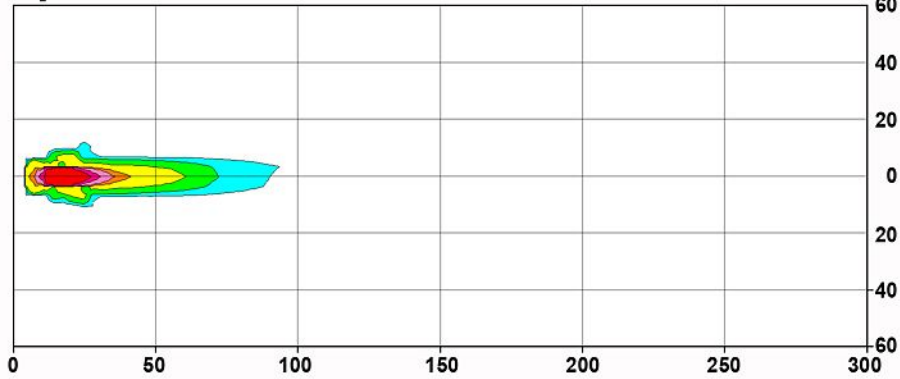

Model 8470

Spot Pattern (2.5m high, -5°) 718.2 Max.