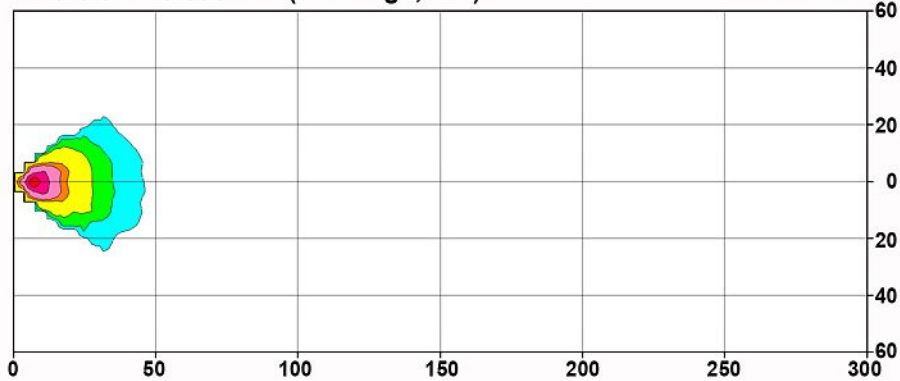

Model 8470

Spot Pattern (2.5m high, -5°) 718.2 Max.

Trapezoid Pattern (2.5m high, -15°) 189.3 Max.

Flood Pattern (2.5m high, -15°) 81.1 Max.

0.25 0.50 1.0 5.0 10 25 50 Lux