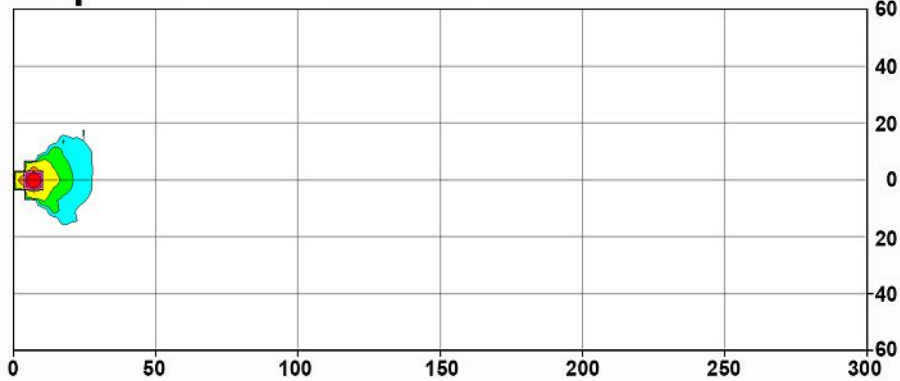

Model 8470

Spot Pattern (2.5m high, -5°) 718.2 Max.

Trapezoid Pattern (2.5m high, -15°) 189.3 Max.

Flood Pattern (2.5m high, -15°) 81.1 Max.

0.25 0.50 1.0 5.0 10 25 50 Lux