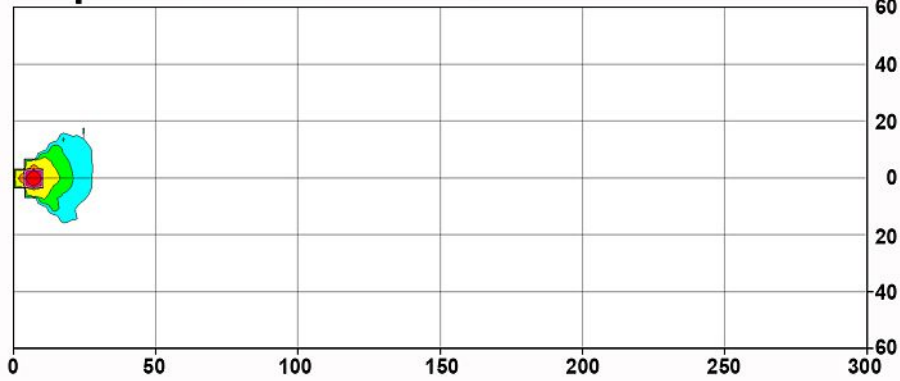

Model 8420/8440

Spot Pattern (2.5m high, -5°) 718.2 Max.

Trapezoid Pattern (2.5m high, -15°) 189.3 Max.

Flood Pattern (2.5m high, -15°) 81.1 Max.

0.25 0.50 1.0 5.0 10 25 50 Lux