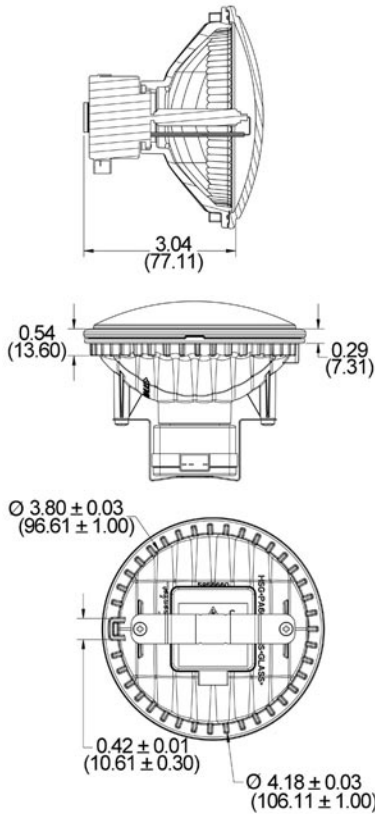

Dimensions in inches (mm in parentheses).
Dimensions are for reference only.