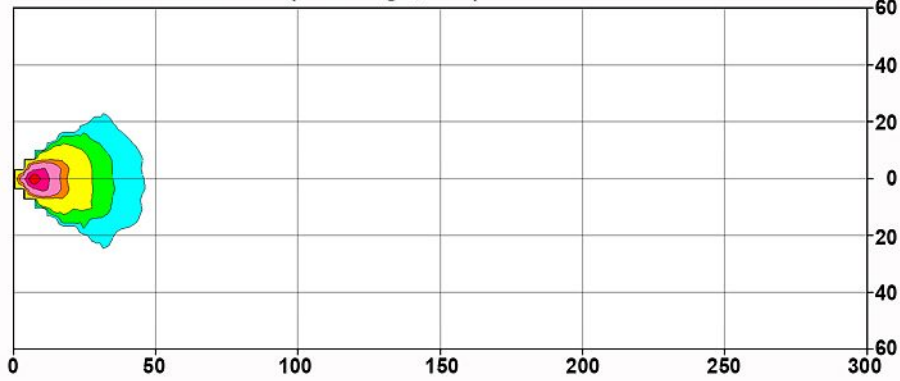

Model 8420/8440

Spot Pattern (2.5m high, -5°) 718.2 Max.

Trapezoid Pattern (2.5m high, -15°) 189.3 Max.

Flood Pattern (2.5m high, -15°) 81.1 Max.

0.25 0.50 1.0 5.0 10 25 50 Lux