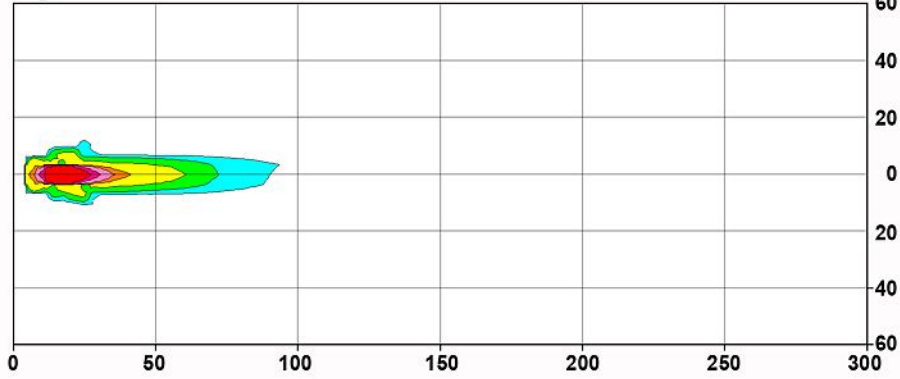

Model 8420/8440

Spot Pattern (2.5m high, -5°) 718.2 Max.

Trapezoid Pattern (2.5m high, -15°) 189.3 Max.

Flood Pattern (2.5m high, -15°) 81.1 Max.

0.25 0.50 1.0 5.0 10 25 50 Lux