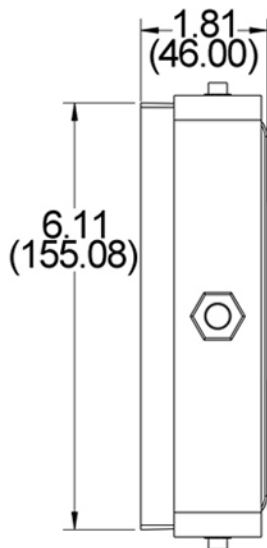

Dimensions in inches (mm in parentheses).
Dimensions are for reference only.