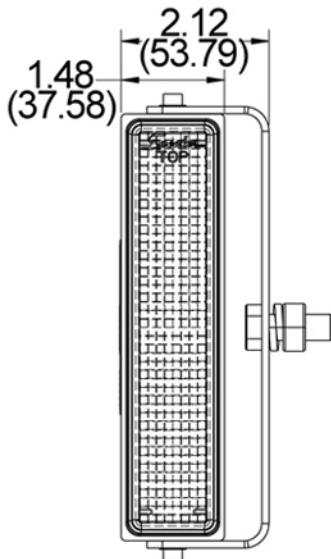

Dimensions in inches (mm in parentheses).
Dimensions are for reference only.