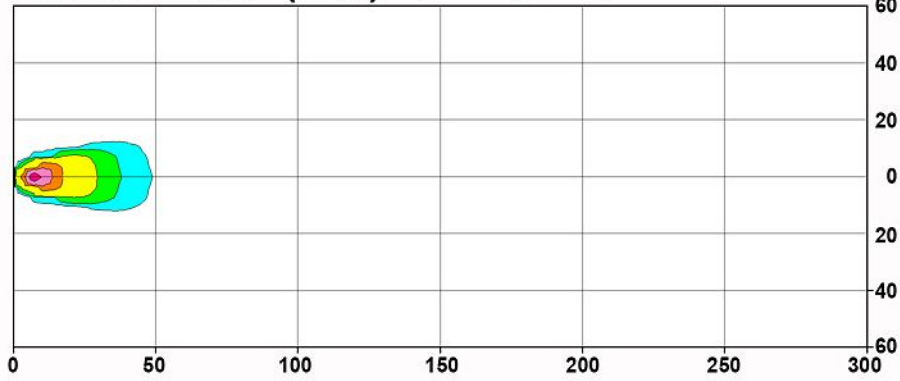

Model 7700

Flood Pattern (12V) (2.5m high, -15°) **40.9 Max.**

Flood Pattern (24V) (2.5m high, -15°) **39.5 Max.**