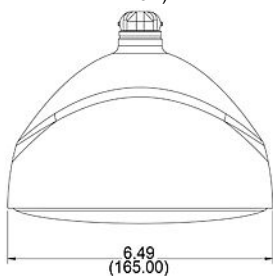

Model 7100 Halogen Work Light (3/4 Front View)

Dimensions in inches (mm in parentheses).
Dimensions are for reference only.

Product List

Model Number	Description
7100/H9-12V	12V Halogen Work Light (H9-12V Bulb)
7100/862-12V	12V Halogen Work Light (862-12V Bulb)
7100/9005-12V	12V Halogen Work Light (9005-12V Bulb)
7100/H11-24V	24V Halogen Work Light (H11-24V Bulb)