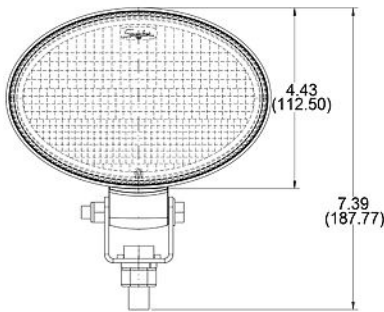

Model 7100 Halogen Work Light (3/4 Front View)

Dimensions in inches (mm in parentheses).
Dimensions are for reference only.

Product List

Model Number	Description
7100/H9-12V	12V Halogen Work Light (H9-12V Bulb)
7100/862-12V	12V Halogen Work Light (862-12V Bulb)
7100/9005-12V	12V Halogen Work Light (9005-12V Bulb)
7100/H11-24V	24V Halogen Work Light (H11-24V Bulb)

General Specifications

Lens Pattern :	Flood, Spot, or Trapezoid
Lens Material :	Glass or Polycarbonate
Warranty:	1-Year Limited Warranty
Housing Material :	Impact-Resistant Nylon
Mounting Hardware:	Various options available
Mounting :	Universal Mount
Connector:	Various options available
Mating Connector:	Various options available