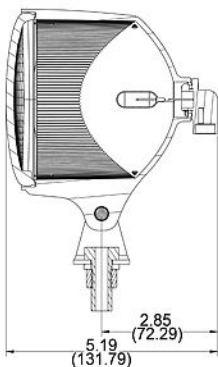

Model 7100 Halogen Work Light (3/4 Front View)

Dimensions in inches (mm in parentheses).
Dimensions are for reference only.

Product List

Model Number	Description
7100/H9-12V	12V Halogen Work Light (H9-12V Bulb)
7100/862-12V	12V Halogen Work Light (862-12V Bulb)
7100/9005-12V	12V Halogen Work Light (9005-12V Bulb)
7100/H11-24V	24V Halogen Work Light (H11-24V Bulb)

General Specifications

Lens Pattern :	Flood, Spot, or Trapezoid
Lens Material :	Glass or Polycarbonate
Warranty:	1-Year Limited Warranty
Housing Material :	Impact-Resistant Nylon
Mounting Hardware:	Various options available
Mounting :	Universal Mount
Connector:	Various options available
Mating Connector:	Various options available