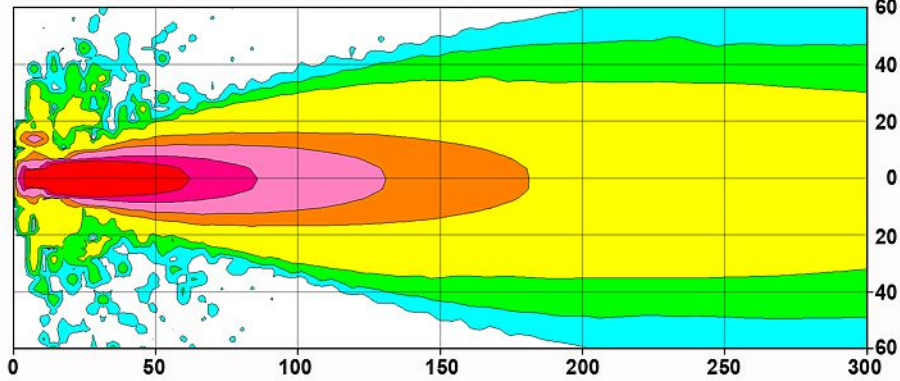

# Model 623

**Narrow Flood Pattern (2.5m high, -5°)** 941 Max.

**Medium Flood Pattern (2.5m high, -15°)** 1,022 Max.

**Wide Flood Pattern (2.5m high, -15°)** 830 Max.