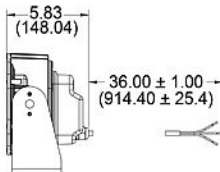

Model 623 LED Work Light (3/4 Front View)

(80-270V DC Version)

Dimensions in inches (mm in parentheses).  
Dimensions are for reference only.