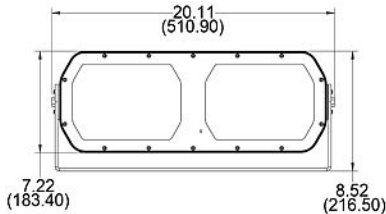

Model 623 LED Work Light (3/4 Front View)

(80-270V DC Version)

Dimensions in inches (mm in parentheses).  
Dimensions are for reference only.