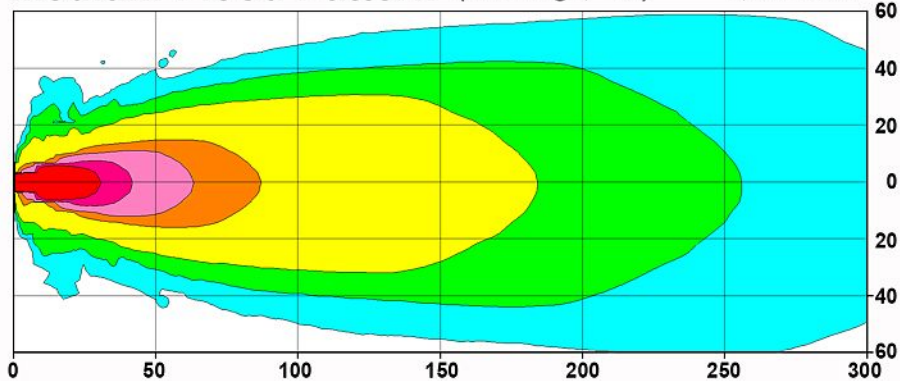

# Model 623

**Narrow Flood Pattern (2.5m high, -5°)** 941 Max.

**Medium Flood Pattern (2.5m high, -15°)** 1,022 Max.

**Wide Flood Pattern (2.5m high, -15°)** 830 Max.