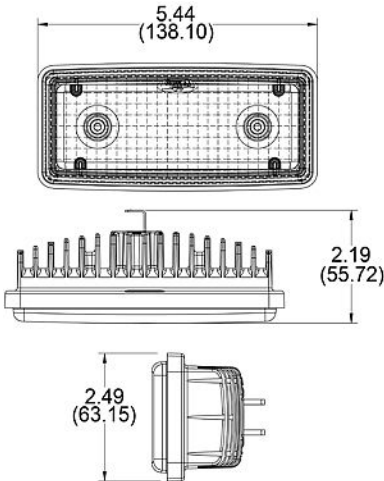

Model 6049 LED Work Light (3/4 Front View)

Dimensions in inches (mm in parentheses).
Dimensions are for reference only.

Product List

Model Number	Description
6049-12V	12V LED Work Light
6049-24V	24V LED Work Light

Features & Benefits

- 800 Raw Lumens; 650 Effective Lumens
- Available in 12V DC or 24V DC configurations
- Flood beam pattern
- UV-resistant polycarbonate lens
- Rugged solid state LEDs can withstand shock & vibration
- Long-lasting LEDs mean never having to replace another bulb again!
- Die-cast aluminum housing provides maximum protection
- Flush mount
- Retrofits GE H4360-12V sealed beams

General Specifications

Lens Pattern :	Flood
Lens Material :	Polycarbonate
Warranty:	4-year Limited Warranty
Housing Material :	Die-Cast Aluminum
Mounting :	Flush Mount
Connector:	Metri-Pack 280 Packard (#12015857)