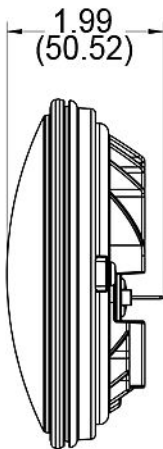

FLOOD

Dimensions in inches (mm in parentheses).  
Dimensions are for reference only.

### Product List

Model Number	Description
6041-12/48V	12-48V LED Work Light Sealed Beam Retrofit

### Features & Benefits

- 960 Raw Lumens; 520 Effective Lumens
- Available in a 12-48V DC configuration
- Flood beam pattern
- UV-resistant polycarbonate lens
- Rugged solid state LEDs can withstand shock & vibration
- Long-lasting LEDs mean never having to replace another bulb again!
- Die-cast aluminum housing provides maximum protection
- Replaces PAR36 Lights
- Replaces the following sealed beams:
  - 4406-12V, 4414-12V, 4593-24V, 4340-48V, 4350-36V
- Choose from amber, blue, clear, or green lenses