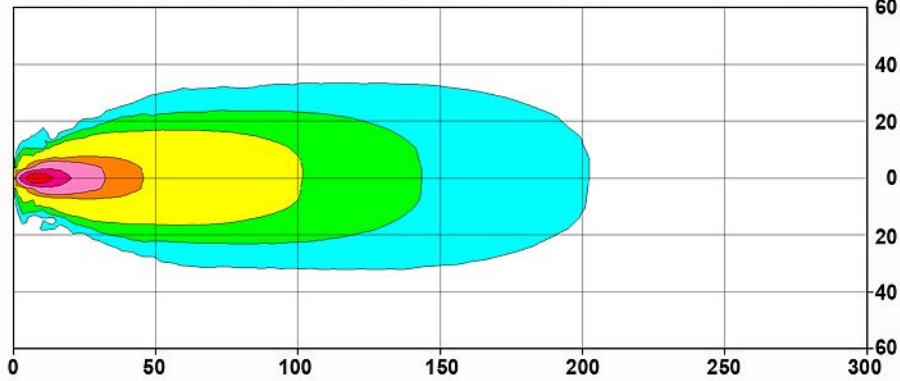

Dimensions in inches (mm in parentheses).
Dimensions are for reference only.

Product List

Model Number	Description
523-120VAC	120V AC LED Side Mount Scene Light Kit with Tripod

Features & Benefits

- 8,100 Raw Lumens; 3,900 Effective Lumens
- Wide Flood, Medium Flood & Narrow Flood beam patterns available
- Durable glass lens stands up to harsh environmental conditions
- Rugged solid state LEDs can withstand shock & vibration
- Long-lasting LEDs mean never having to replace another bulb again!
- Die-cast aluminum housing provides maximum protection
- Sturdy tripod provides worry-free placement of lighting – extends to 6 feet tall
- 8' cord with 3-prong plug for use with 120V AC outlets

523-120VAC
120V AC Input
0.60 Amps @ 120V AC
Raw Lumen Output: 8100
Effective Lumen Output: 3900

Standards Compliance

ETL Conformance to UL 153	ETL Conformance to CSA C22.2 No. 12
Sealed to IP67	

Applications

Agricultural	Construction	Fire & Rescue
Industrial	Law Enforcement	Marine
Military	Mining	Utility

Model 523

Narrow Flood Pattern (2.5m high, -5°) 86.4 Max.

Medium Flood Pattern (2.5m high, -15°) 89.4 Max.

Wide Flood Pattern (2.5m high, -15°) 50.0 Max.