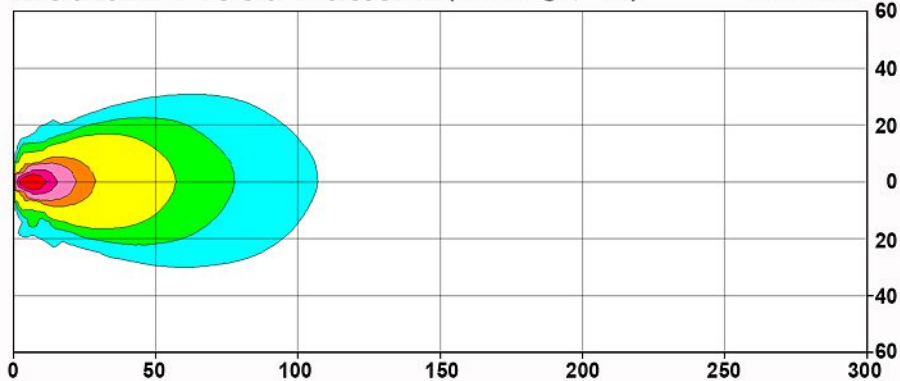

Dimensions in inches (mm in parentheses).
Dimensions are for reference only.

Product List

Model Number	Description
523-120VAC	120V AC LED Side Mount Scene Light Kit with Tripod

Features & Benefits

- 8,100 Raw Lumens; 3,900 Effective Lumens
- Wide Flood, Medium Flood & Narrow Flood beam patterns available
- Durable glass lens stands up to harsh environmental conditions
- Rugged solid state LEDs can withstand shock & vibration
- Long-lasting LEDs mean never having to replace another bulb again!
- Die-cast aluminum housing provides maximum protection
- Sturdy tripod provides worry-free placement of lighting – extends to 6 feet tall
- 8' cord with 3-prong plug for use with 120V AC outlets

523-120VAC
120V AC Input
0.60 Amps @ 120V AC
Raw Lumen Output: 8100
Effective Lumen Output: 3900

Standards Compliance

ETL Conformance to UL 153	ETL Conformance to CSA C22.2 No. 12
Sealed to IP67	

Applications

Wide Flood Pattern (2.5m high, -15°) 50.0 Max.