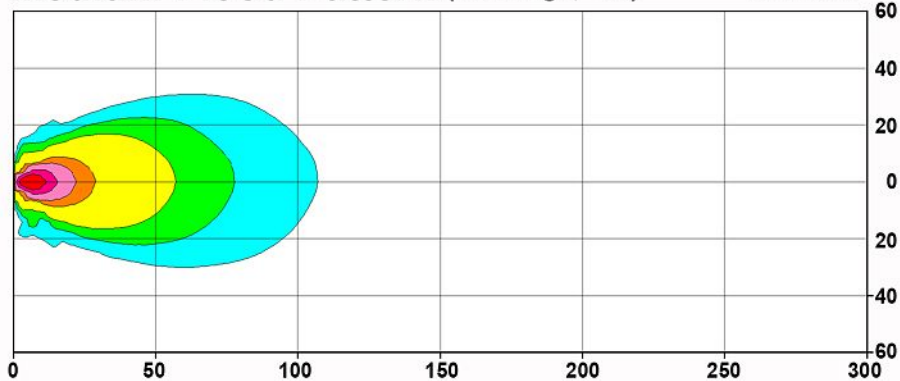

# Model 523

**Narrow Flood Pattern (2.5m high, -5°)** 86.4 Max.

**Medium Flood Pattern (2.5m high, -15°)** 89.4 Max.

**Wide Flood Pattern (2.5m high, -15°)** 50.0 Max.