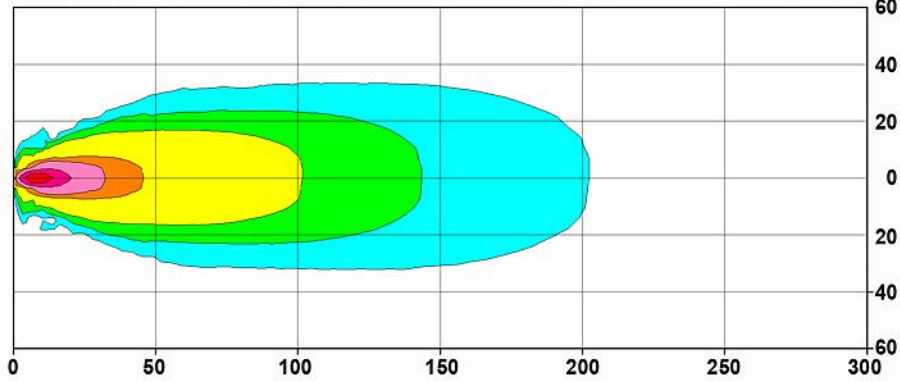

# Model 523

**Narrow Flood Pattern (2.5m high, -5°)** 86.4 Max.

**Medium Flood Pattern (2.5m high, -15°)** 89.4 Max.

**Wide Flood Pattern (2.5m high, -15°)** 50.0 Max.