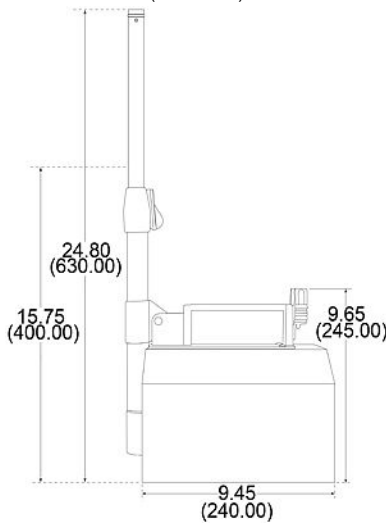

Model 52 Fully Collapsed in Carry Mode
(Side View)

Dimensions in inches (mm in parentheses).
Dimensions are for reference only.

Product List

Model Number	Description
52-12V	12V LED Portable Scene Light System

Features & Benefits

- **Lamp head (Model 522) must be ordered separately**
- Available in a 12V DC configuration
- 3 great ways to use this system:
 - Fully collapsed in carry mode, the Model 52 makes a great flashlight
 - Flip up the telescopic mast to Quick Extend position and you've got a highly effective work light
 - Fully extend the mast and combine with the Model 79 tripod for flood light illumination
- Quick Loc connection allows for fast setup & take down
- Heavy-duty, non-conductive housing & mast provide great durability
- Optional Accessories can be purchased separately:
 - Rapid charging unit
 - Model 79 tripod system

General Specifications

Warranty:	2-year Limited Warranty
Housing Material :	Polyethylene with Steel Handle
Mounting :	Portable Handheld/Tripod Mount
Weight:	22lbs (10kg)

Technical Specifications

52-12V
12V DC Input
8.000 Amps @ 12V DC