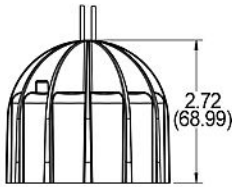

Model 4410 LED Work Light (3/4 Front View)

Dimensions in inches (mm in parentheses).  
Dimensions are for reference only.