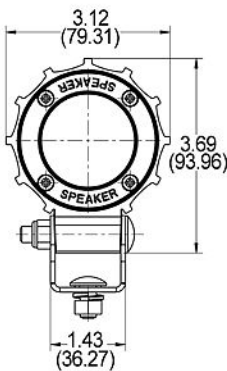

Model 4410 LED Work Light (3/4 Front View)

Dimensions in inches (mm in parentheses).  
Dimensions are for reference only.

### Product List

Model Number	Description
4410-12/48V	12-48V LED Work Light

### Features & Benefits

- 1,100 Raw Lumens; 525 Effective Lumens
- Available in a 12-48V DC configuration
- Flood or spot beam patterns available
- UV-resistant polycarbonate lens
- Rugged solid state LEDs can withstand shock & vibration
- Long-lasting LEDs mean never having to replace another bulb again!
- Die-cast aluminum housing provides maximum protection
- Universal mount

### General Specifications

<b>Lens Pattern :</b>	Flood or Spot
<b>Lens Material :</b>	Polycarbonate
<b>Warranty:</b>	4-year Limited Warranty
<b>Housing Material :</b>	Die-Cast Aluminum
<b>Mounting :</b>	Universal Mount
<b>Connector:</b>	Integrated 2-Pin Deutsch Weather-Proof Socket (DT04-2P)
<b>Mating Connector:</b>	2-Pin Deutsch Weather-Proof Plug (DT06-2S)
<b>Weight:</b>	1.00 lbs.
<b>Shipping Weight:</b>	1.25 lbs.