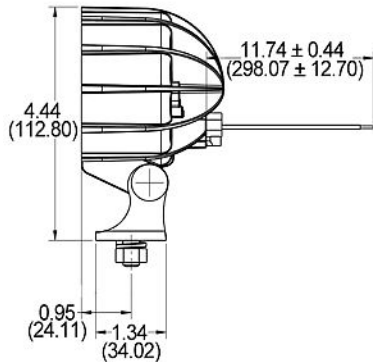

Model 4410 LED Work Light (3/4 Front View)

Dimensions in inches (mm in parentheses).  
Dimensions are for reference only.

### Product List

Model Number	Description
4410-12/48V	12-48V LED Work Light

### General Specifications

<b>Lens Pattern :</b>	Flood or Spot
<b>Lens Material :</b>	Polycarbonate
<b>Warranty:</b>	4-year Limited Warranty
<b>Housing Material :</b>	Die-Cast Aluminum
<b>Mounting :</b>	Universal Mount
<b>Connector:</b>	Integrated 2-Pin Deutsch Weather-Proof Socket (DT04-2P)
<b>Mating Connector:</b>	2-Pin Deutsch Weather-Proof Plug (DT06-2S)
<b>Weight:</b>	1.00 lbs.
<b>Shipping Weight:</b>	1.25 lbs.

### Technical Specifications

<b>4410-12/48V</b>
12-48V DC Input
1.00 Amps @ 12V DC
0.50 Amps @ 24V DC
0.33 Amps @ 36V DC
0.25 Amps @ 48V DC
Raw Lumen Output: 1,100
Effective Lumen Output: 525