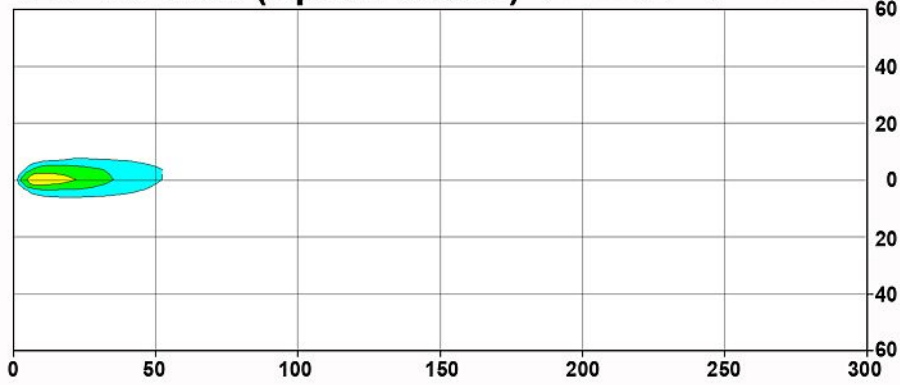

Standards Compliance

Sealed to IP67

Applications

Agricultural	Industrial	Lawn & Garden
Off-Highway	Recreational	Specialty Trucks
Utility		

Model 4400

12V Version (Spot Pattern) (2.5m high, -5°) 1.7 Max.

24V Version (Spot Pattern) (2.5m high, -5°) 2.0 Max.

0.25 0.50 1.0 5.0 10 25 50 Lux