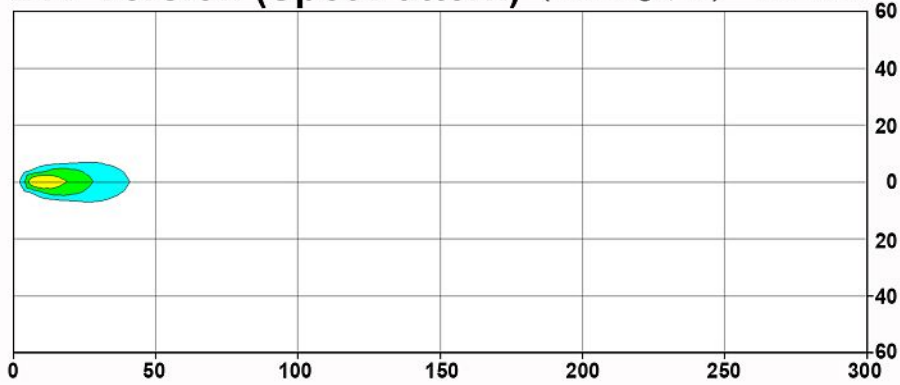

Standards Compliance

Sealed to IP67

Applications

Agricultural	Industrial	Lawn & Garden
Off-Highway	Recreational	Specialty Trucks
Utility		

Model 4400

12V Version (Spot Pattern) (2.5m high, -5°) 1.7 Max.

24V Version (Spot Pattern) (2.5m high, -5°) 2.0 Max.

0.25 0.50 1.0 5.0 10 25 50 Lux