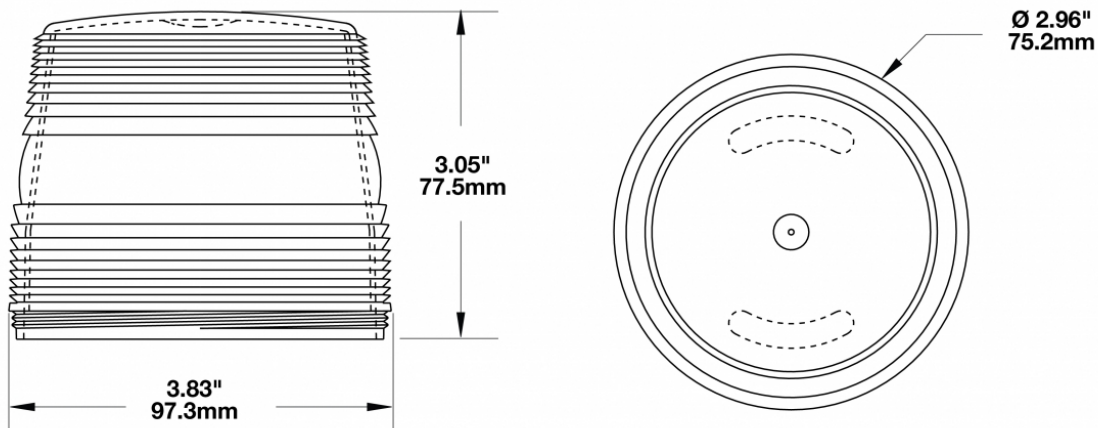

PRODUCT DIMENSIONS

Print date: 2018-02-19

© 2018 J.W. Speaker Corporation • Germantown, WI U.S.A.
www.jwspeaker.com • speaker@jwspeaker.com • 262.251.6660