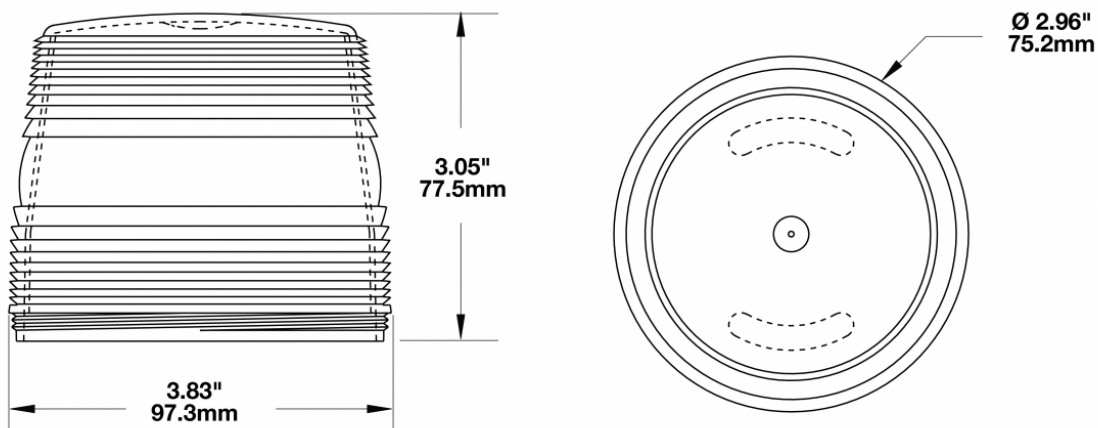

PRODUCT DIMENSIONS

Print date: 2018-07-22

© 2018 J.W. Speaker Corporation • Germantown, WI U.S.A.
www.jwspeaker.com • speaker@jwspeaker.com • 262.251.6660