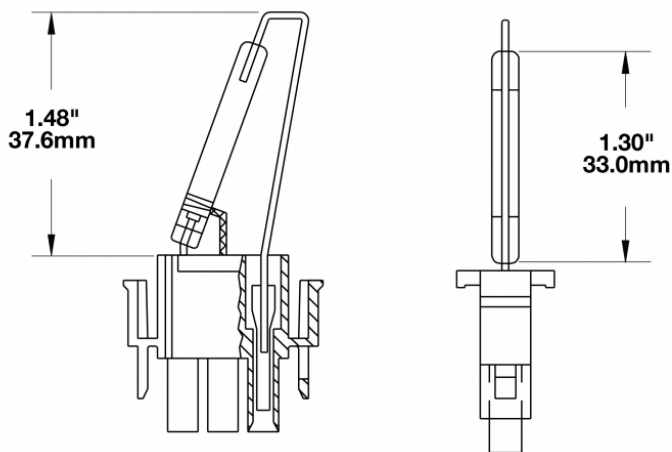

PRODUCT DIMENSIONS

Print date: 2017-06-23

© 2017 J.W. Speaker Corporation • Germantown, WI U.S.A.
www.jwspeaker.com • speaker@jwspeaker.com • 262.251.6660