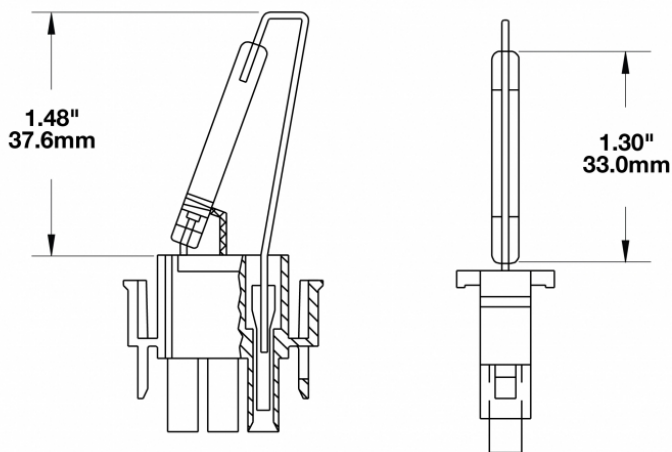

Replacement Flashtube for Model 400, 401 & 537 Strobe Lights

PRODUCT INFORMATION

Description	Replacement Flashtube for Model 400, 401 & 537 Strobe Lights
Product Weight	0.01 lbs / 0 kgs
Shipping Weight	0.20 lbs / 0.09 kgs

PRODUCT DIMENSIONS

Print date: 2018-11-20

© 2018 J.W. Speaker Corporation • Germantown, WI U.S.A.
www.jwspeaker.com • speaker@jwspeaker.com • 262.251.6660

Replacement Flashtube for Model 400, 401 & 537 Strobe Lights

REGULATORY STANDARDS COMPLIANCE

Buy America Standards

SUITS THESE PRODUCTS

**5" Round Strobe
Lamp Replacement
Parts**

Strobe Lights - Model
400

Print date: 2018-11-20

© 2018 J.W. Speaker Corporation • Germantown, WI U.S.A.
www.jwspeaker.com • speaker@jwspeaker.com • 262.251.6660