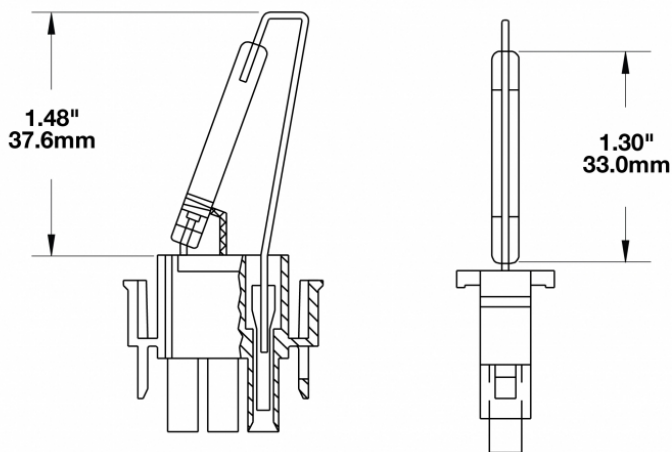

Replacement Flashtube for Model 400, 401 & 537 Strobe Lights

PRODUCT INFORMATION

Description Replacement Flashtube for Model 400, 401 & 537 Strobe Lights

Product Weight 0.01 lbs / 0 kgs

PRODUCT DIMENSIONS

Print date: 2017-08-18

© 2017 J.W. Speaker Corporation • Germantown, WI U.S.A.
www.jwspeaker.com • speaker@jwspeaker.com • 262.251.6660

Replacement Flashtube for Model 400, 401 & 537 Strobe Lights

REGULATORY STANDARDS COMPLIANCE