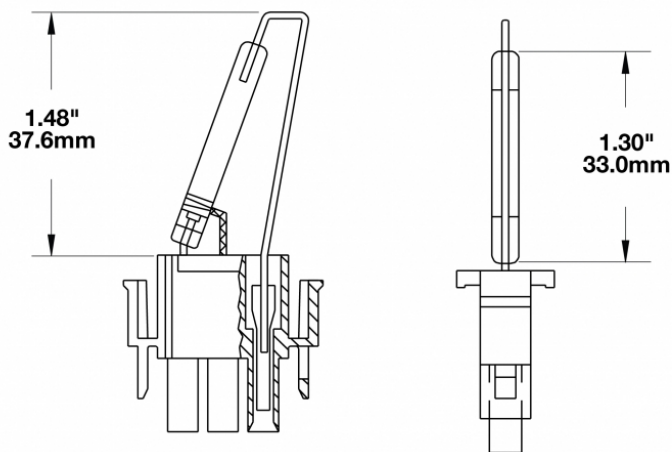

PRODUCT DIMENSIONS

Print date: 2018-04-21

© 2018 J.W. Speaker Corporation • Germantown, WI U.S.A.
www.jwspeaker.com • speaker@jwspeaker.com • 262.251.6660