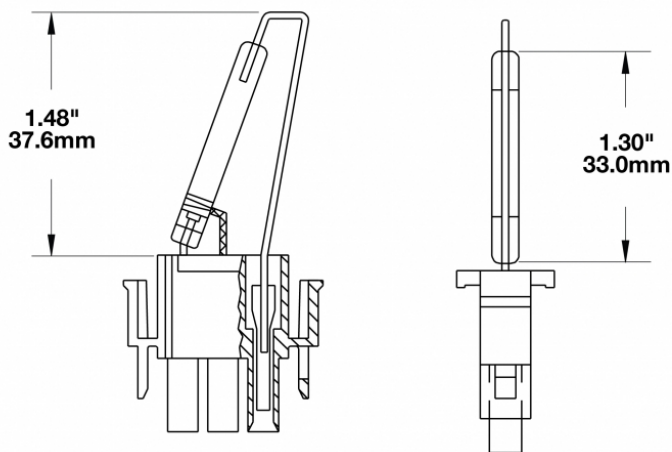

PRODUCT DIMENSIONS

Print date: 2018-08-17

© 2018 J.W. Speaker Corporation • Germantown, WI U.S.A.
www.jwspeaker.com • speaker@jwspeaker.com • 262.251.6660