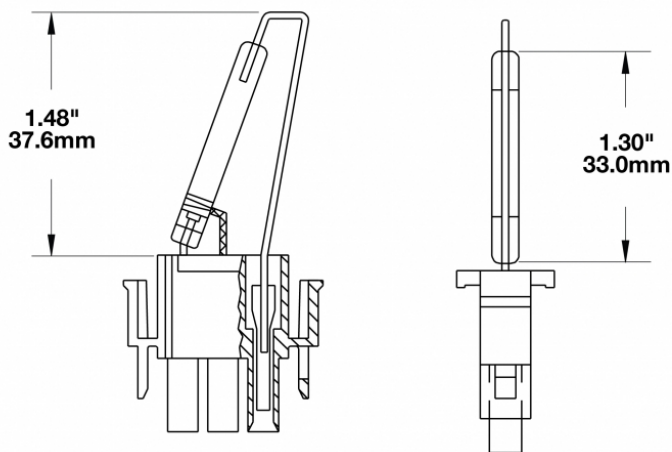

Replacement Flashtube for Model 400, 401 & 537 Strobe Lights

PRODUCT INFORMATION

Description	Replacement Flashtube for Model 400, 401 & 537 Strobe Lights
Product Weight	0.01 lbs / 0 kgs
Shipping Weight	0.20 lbs / 0.09 kgs

PRODUCT DIMENSIONS

Print date: 2018-06-24

© 2018 J.W. Speaker Corporation • Germantown, WI U.S.A.
www.jwspeaker.com • speaker@jwspeaker.com • 262.251.6660

Replacement Flashtube for Model 400, 401 & 537 Strobe Lights

REGULATORY STANDARDS COMPLIANCE

Buy America Standards

SUITS THESE PRODUCTS

**5" Round Strobe
Lamp Replacement
Parts**

Strobe Lights - Model
400

Print date: 2018-06-24

© 2018 J.W. Speaker Corporation • Germantown, WI U.S.A.
www.jwspeaker.com • speaker@jwspeaker.com • 262.251.6660