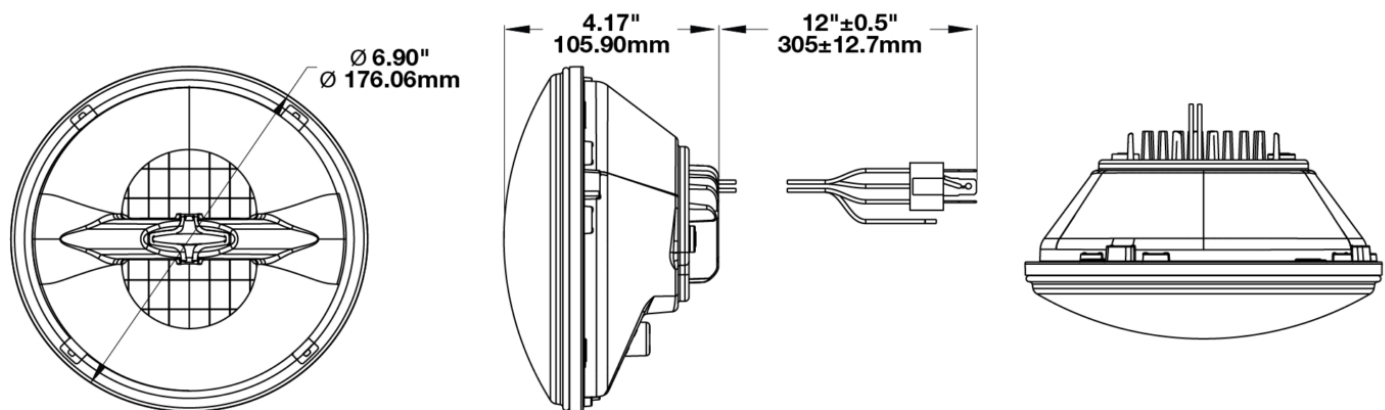

PRODUCT DIMENSIONS

Print date: 2017-08-17

© 2017 J.W. Speaker Corporation • Germantown, WI U.S.A.
www.jwspeaker.com • speaker@jwspeaker.com • 262.251.6660

J.W. SPEAKER
Engineered. Lighting. Solutions.