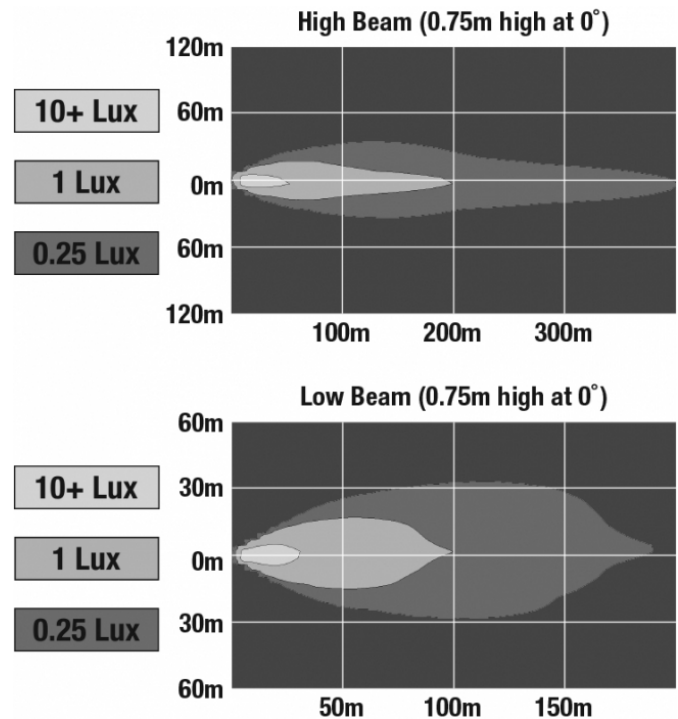

## PRODUCT INFORMATION

<b>Description</b>	12V DOT/ECE Reflector Headlight with Chrome Inner Bezel
<b>Height</b>	175.00 mm / 6.89 in
<b>Width</b>	175.00 mm / 6.89 in
<b>Depth</b>	110.00 mm / 4.33 in
<b>Shape</b>	Round
<b>Outer Lens Material</b>	Polycarbonate
<b>Outer Lens Color</b>	Clear
<b>Housing Material</b>	Aluminum
<b>Housing Color</b>	Black
<b>Bezel Color</b>	Chrome
<b>Retrofits</b>	Bucket 7" Round Headlights (PAR56)
<b>Connector or Wiring</b>	H4
<b>Mating Connector</b>	H4 AMP#172615-2
<b>Shipping Weight</b>	2.74 lbs / 1.24 kgs
<b>Additional Information</b>	Includes H-4 connector with 4th front position wire for ECE-compliance.

## ELECTRICAL SPECIFICATIONS

<b>Input Voltage</b>	12V DC
<b>Operating Voltage</b>	9-16V DC
<b>Black Wire</b>	Ground
<b>White Wire</b>	High Beam
<b>Yellow Wire</b>	Low Beam
<b>Red Wire</b>	Front Position
<b>Current Draw</b>	2.67A @ 12V DC (High Beam) 1.67A @ 12V DC (Low Beam) 0.13A @ 12V DC (Front Position)

## REGULATORY STANDARDS COMPLIANCE

Buy America Standards  
ECE Reg 50  
FMVSS 108 Table XX  
SAE J584

ECE Reg 113  
Eco Friendly  
IEC IP67  
Tested to ECE Reg. 10  
(Radiated Emissions only)

**Print date: 2017-06-23**

## PHOTOMETRIC SPECIFICATIONS

<b>Raw Lumen Output</b>	1,620 (High Beam); 925 (Low Beam)
<b>Effective Lumen Output</b>	850 (High Beam); 500 (Low Beam)
<b>Candela Output</b>	41,000 (High Beam); 12,110 (Low Beam)
<b>Nominal LED Color Temperature</b>	5000 K
<b>Beam Pattern(s)</b>	Forward Lighting - High Beam (DOT/ECE) Forward Lighting - Low Beam (DOT/ECE) Signalization - Front Position