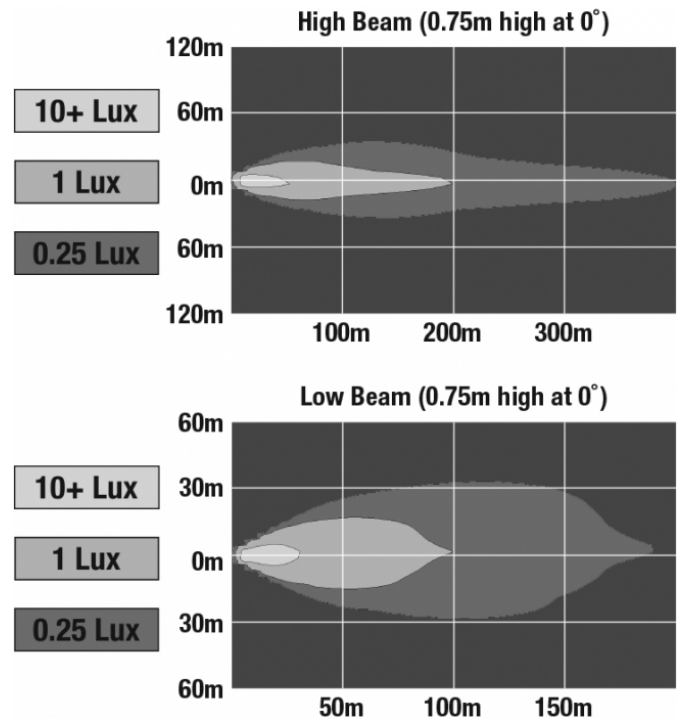

## PRODUCT INFORMATION

<b>Description</b>	12V DOT/ECE Reflector Headlight with Chrome Inner Bezel
<b>Height</b>	175.00 mm / 6.89 in
<b>Width</b>	175.00 mm / 6.89 in
<b>Depth</b>	110.00 mm / 4.33 in
<b>Shape</b>	Round
<b>Outer Lens Material</b>	Polycarbonate
<b>Outer Lens Color</b>	Clear
<b>Housing Material</b>	Aluminum
<b>Housing Color</b>	Black
<b>Bezel Color</b>	Chrome
<b>Retrofits</b>	Bucket 7" Round Headlights (PAR56)
<b>Connector or Wiring</b>	H4
<b>Mating Connector</b>	H4 AMP#172615-2
<b>Shipping Weight</b>	2.74 lbs / 1.24 kgs
<b>Additional Information</b>	Includes H-4 connector with 4th front position wire for ECE-compliance.

## ELECTRICAL SPECIFICATIONS

---

<b>Input Voltage</b>	12V DC
<b>Operating Voltage</b>	9-16V DC
<b>Black Wire</b>	Ground
<b>White Wire</b>	High Beam
<b>Yellow Wire</b>	Low Beam
<b>Red Wire</b>	Front Position
<b>Current Draw</b>	2.67A @ 12V DC (High Beam) 1.67A @ 12V DC (Low Beam) 0.13A @ 12V DC (Front Position)

## REGULATORY STANDARDS COMPLIANCE

---

Buy America Standards  
ECE Reg 50  
FMVSS 108 Table XX  
SAE J584

ECE Reg 113  
Eco Friendly  
IEC IP67  
Tested to ECE Reg. 10  
(Radiated Emissions only)

**Print date: 2017-08-17**

## PHOTOMETRIC SPECIFICATIONS

<b>Raw Lumen Output</b>	1,620 (High Beam); 925 (Low Beam)
<b>Effective Lumen Output</b>	850 (High Beam); 500 (Low Beam)
<b>Candela Output</b>	41,000 (High Beam); 12,110 (Low Beam)
<b>Nominal LED Color Temperature</b>	5000 K
<b>Beam Pattern(s)</b>	Forward Lighting - High Beam (DOT/ECE) Forward Lighting - Low Beam (DOT/ECE) Signalization - Front Position