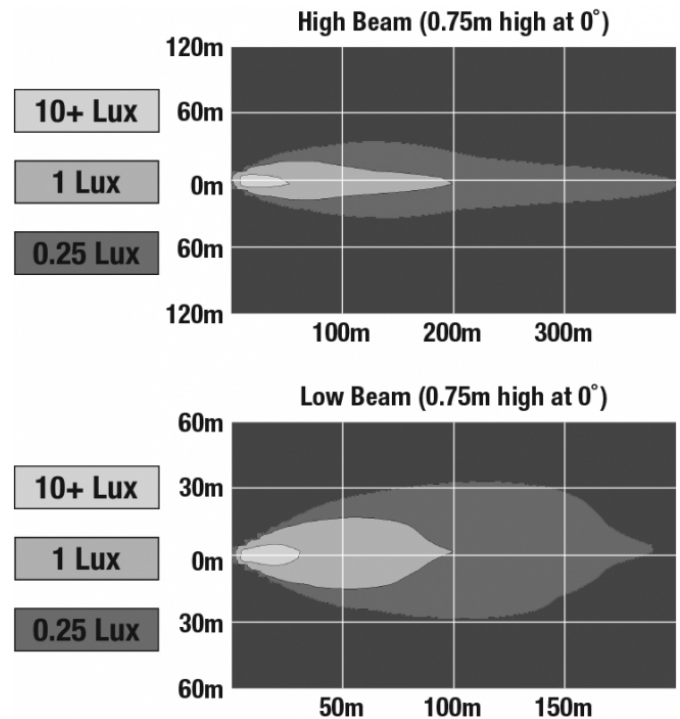

Reflector LED Headlights - Model 8620

PRODUCT INFORMATION

Description	12V DOT/ECE Reflector Headlight with Chrome Inner Bezel
Height	145.00 mm / 5.71 in
Width	145.00 mm / 5.71 in
Depth	98.50 mm / 3.88 in
Shape	Round
Outer Lens Material	Polycarbonate
Outer Lens Color	Clear
Housing Material	Aluminum
Housing Color	Black
Bezel Color	Chrome
Retrofits	Bucket 5.75" Round Headlights (PAR46)
Connector or Wiring	H4
Mating Connector	H4 AMP#172515-2
Shipping Weight	2.45 lbs / 1.11 kgs
Additional Information	Includes H-4 connector with 4th front position wire for ECE compliance.

Reflector LED Headlights - Model 8620

ELECTRICAL SPECIFICATIONS

Input Voltage	12V DC
Operating Voltage	9-16V DC
Black Wire	Ground
White Wire	High Beam
Yellow Wire	Low Beam
Red Wire	Front Position
Current Draw	2.67A @ 12V DC (High Beam) 1.67A @ 12V DC (Low Beam) 0.13A @ 12V DC (Front Position)

J.W. SPEAKER®
Engineered. Lighting. Solutions.

Reflector LED Headlights - Model 8620

PHOTOMETRIC SPECIFICATIONS

Raw Lumen Output	1,620 (High Beam); 925 (Low Beam)
Effective Lumen Output	850 (High Beam); 500 (Low Beam)
Candela Output	41,000 (High Beam); 12,110 (Low Beam)
Nominal LED Color Temperature	5000 K
Beam Pattern(s)	Forward Lighting - High Beam (DOT/ECE) Forward Lighting - Low Beam (DOT/ECE) Signalization - Front Position