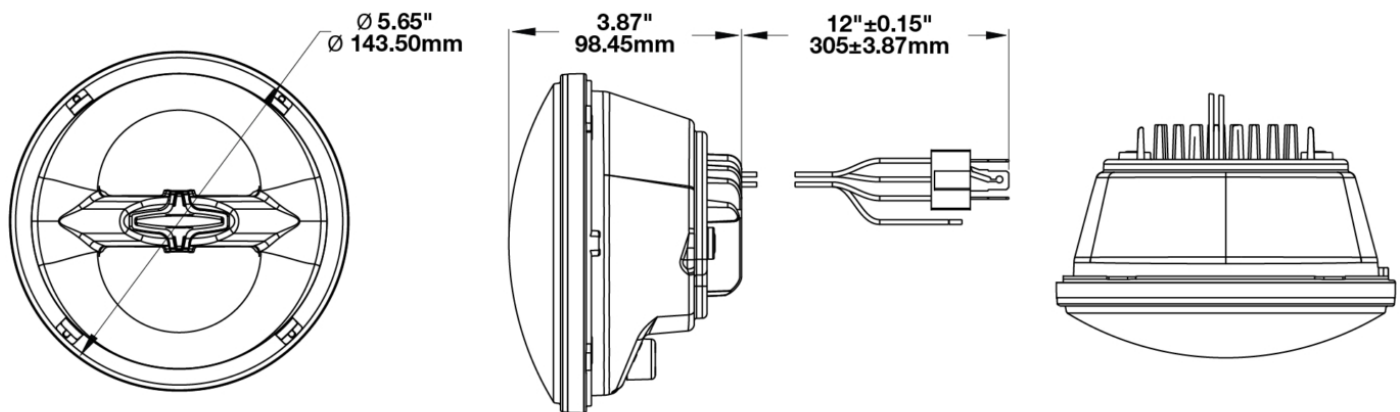

PRODUCT DIMENSIONS

Print date: 2018-04-20

© 2018 J.W. Speaker Corporation • Germantown, WI U.S.A.
www.jwspeaker.com • speaker@jwspeaker.com • 262.251.6660

J.W. SPEAKER
Engineered. Lighting. Solutions.