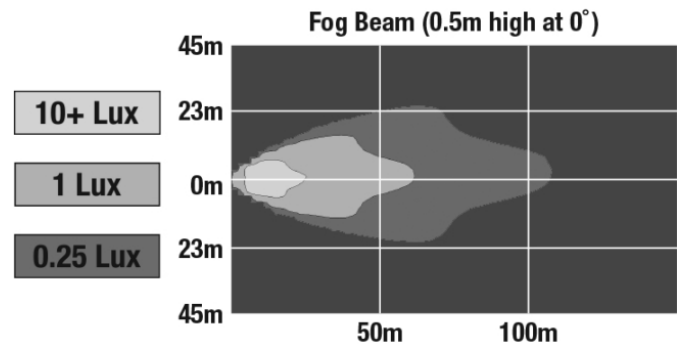

## PRODUCT DIMENSIONS

## PHOTOMETRIC SPECIFICATIONS

<b>Raw Lumen Output</b>	346
<b>Effective Lumen Output</b>	291
<b>Candela Output</b>	12,300
<b>Nominal LED Color Temperature</b>	5000 K
<b>Beam Pattern(s)</b>	Forward Lighting - Fog