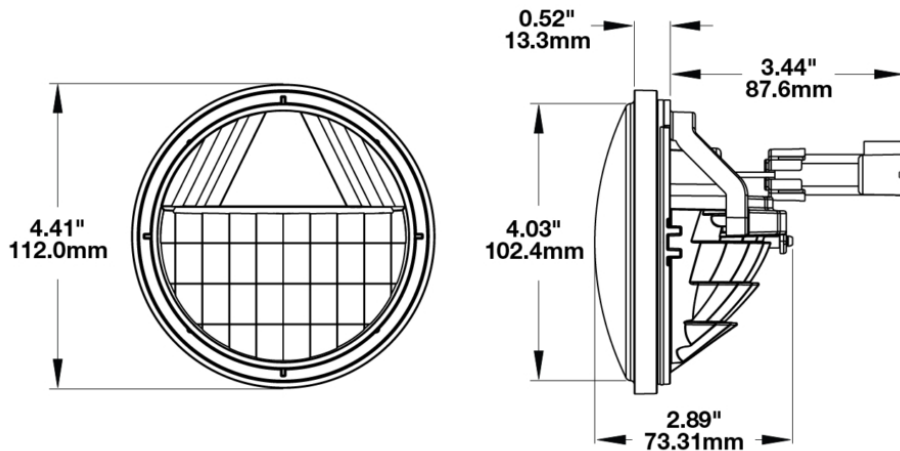

## PRODUCT INFORMATION

<b>Description</b>	12V SAE/ECE RHT & LHT Reflector Fog Light - 2 Light Kit
<b>Height</b>	114.00 mm / 4.49 in
<b>Width</b>	114.00 mm / 4.49 in
<b>Depth</b>	74.00 mm / 2.91 in
<b>Shape</b>	Round
<b>Outer Lens Material</b>	Polycarbonate
<b>Outer Lens Color</b>	Clear
<b>Housing Material</b>	Polycarbonate
<b>Housing Color</b>	Black
<b>Retrofits</b>	Bucket 4.5" Round Fog Lights (PAR36)
<b>Minimum Operating Temperature</b>	-40 °C / -40 °F
<b>Maximum Operating Temperature</b>	65 °C / 149 °F
<b>Connector or Wiring</b>	Packard 12059450-B
<b>Mating Connector</b>	Packard #12124817
<b>Product Weight</b>	0.50 lbs / 0.23 kgs
<b>Shipping Weight</b>	1.68 lbs / 0.76 kgs
<b>Additional Information</b>	2 bare leads for direct wiring.

## PRODUCT DIMENSIONS