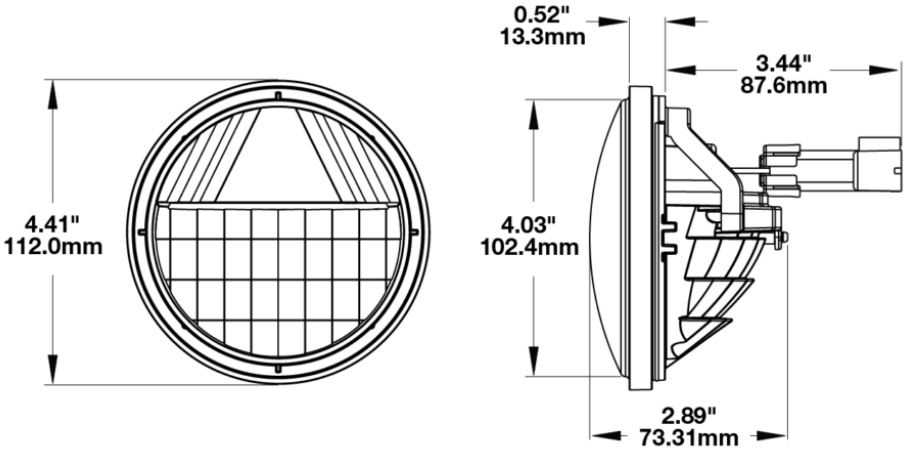

## PRODUCT INFORMATION

<b>Description</b>	12V SAE/ECE RHT & LHT Reflector Fog Light - 2 Light Kit
<b>Height</b>	114.00 mm / 4.49 in
<b>Width</b>	114.00 mm / 4.49 in
<b>Depth</b>	74.00 mm / 2.91 in
<b>Shape</b>	Round
<b>Outer Lens Material</b>	Polycarbonate
<b>Outer Lens Color</b>	Clear
<b>Housing Material</b>	Polycarbonate
<b>Housing Color</b>	Black
<b>Retrofits</b>	Bucket 4.5" Round Fog Lights (PAR36)
<b>Minimum Operating Temperature</b>	-40 °C / -40 °F
<b>Maximum Operating Temperature</b>	65 °C / 149 °F
<b>Connector or Wiring</b>	Packard 12059450-B
<b>Mating Connector</b>	Packard #12124817
<b>Product Weight</b>	0.48 lbs / 0.22 kgs
<b>Shipping Weight</b>	1.68 lbs / 0.76 kgs
<b>Additional Information</b>	2 bare leads for direct wiring.

## PRODUCT DIMENSIONS