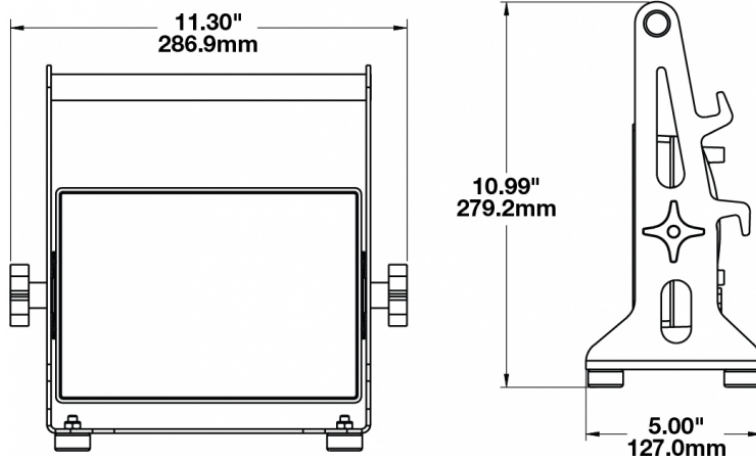

PRODUCT DIMENSIONS

Print date: 2017-08-23

© 2017 J.W. Speaker Corporation • Germantown, WI U.S.A.
www.jwspeaker.com • speaker@jwspeaker.com • 262.251.6660

J.W. SPEAKER
Engineered. Lighting. Solutions.