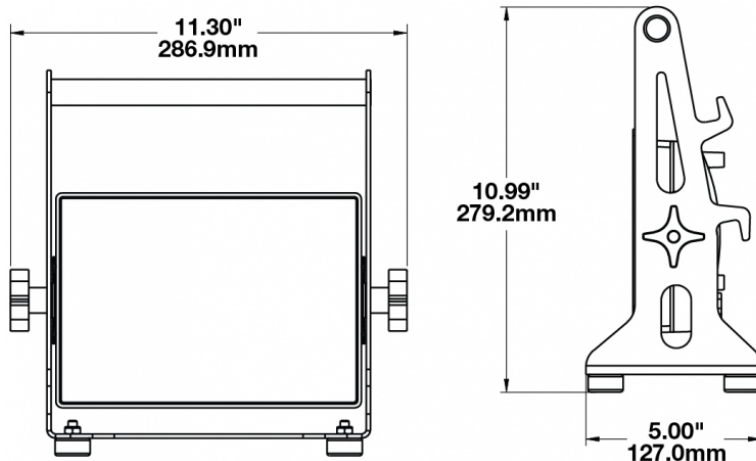

PRODUCT DIMENSIONS

Print date: 2017-05-24

© 2017 J.W. Speaker Corporation • Germantown, WI U.S.A.
www.jwspeaker.com • speaker@jwspeaker.com • 262.251.6660

J.W. SPEAKER
Engineered. Lighting. Solutions.