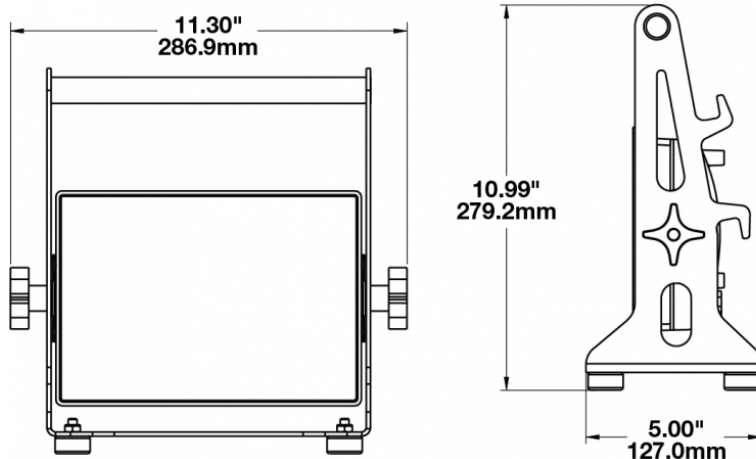

PRODUCT DIMENSIONS

Print date: 2017-06-26

© 2017 J.W. Speaker Corporation • Germantown, WI U.S.A.
www.jwspeaker.com • speaker@jwspeaker.com • 262.251.6660

J.W. SPEAKER
Engineered. Lighting. Solutions.