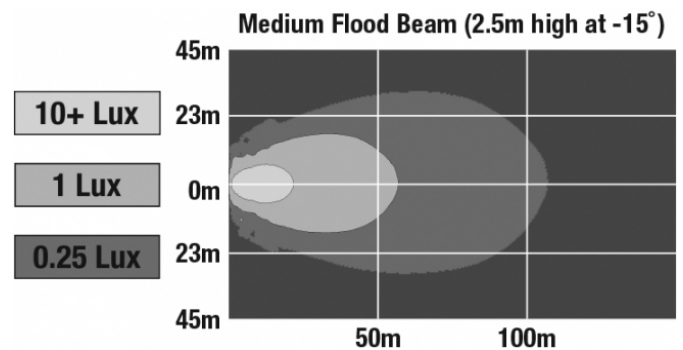

Portable LED Work Light - Model 523

PRODUCT INFORMATION

Description	OBS - 120V Portable LED Work Light with Medium Flood Beam Pattern
Height	279.15 mm / 10.99 in
Width	287.02 mm / 11.3 in
Depth	127.00 mm / 5 in
Shape	Rectangular
Outer Lens Material	Polycarbonate
Outer Lens Color	Clear
Housing Material	Die-Cast Aluminum
Housing Color	Black
Maximum Operating Temperature	65 °C / 149 °F
Connector or Wiring	Integrated NEMA 5-15 Plug (120V Version); 10m Power Cord with Cigarette Lighter Plug (12V Version)
Product Weight	7.00 lbs / 3.18 kgs

Buy America Standards
IEC IP67

Eco Friendly

PHOTOMETRIC SPECIFICATIONS

Raw Lumen Output	8,100
Effective Lumen Output	3,900
Nominal LED Color Temperature	4750 K
Beam Pattern(s)	Forward Lighting - Flood (Medium)