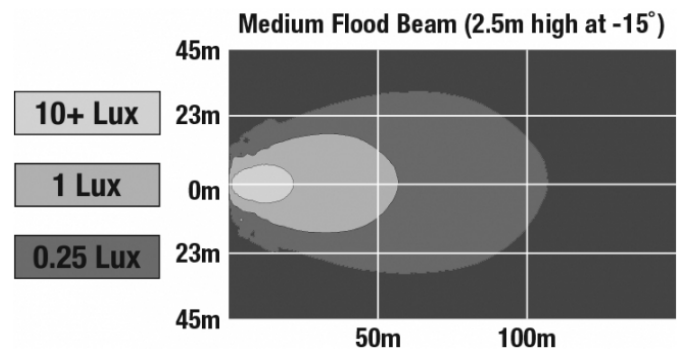

REGULATORY STANDARDS COMPLIANCE

Buy America Standards
IEC IP67

Eco Friendly

PHOTOMETRIC SPECIFICATIONS

| | |
|--------------------------------------|-----------------------------------|
| Raw Lumen Output | 8,100 |
| Effective Lumen Output | 3,900 |
| Nominal LED Color Temperature | 4750 K |
| Beam Pattern(s) | Forward Lighting - Flood (Medium) |