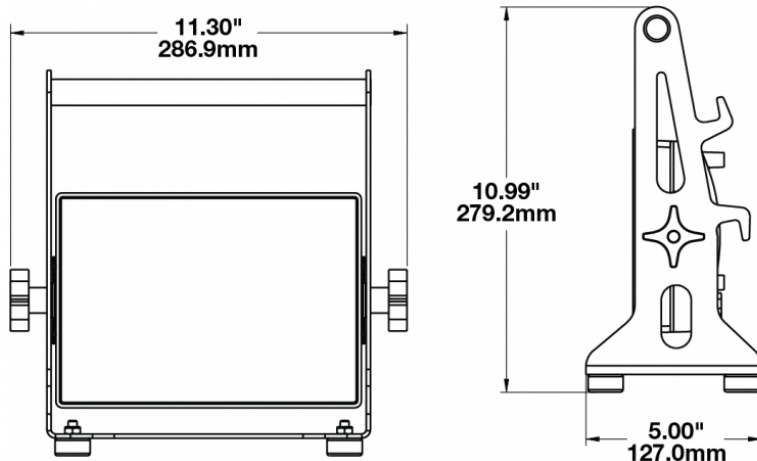

PRODUCT DIMENSIONS

Print date: 2017-06-23

© 2017 J.W. Speaker Corporation • Germantown, WI U.S.A.
www.jwspeaker.com • speaker@jwspeaker.com • 262.251.6660

J.W. SPEAKER
Engineered. Lighting. Solutions.