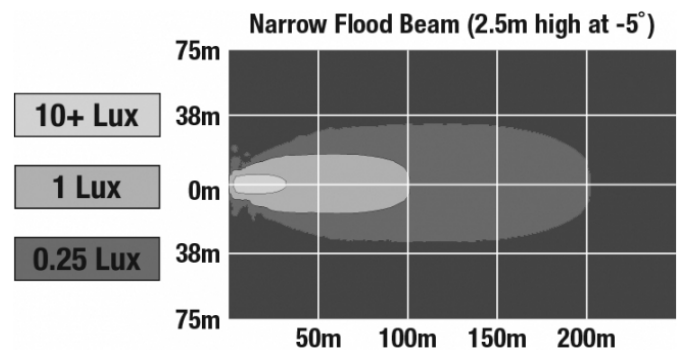

Portable LED Work Light - Model 523

PRODUCT INFORMATION

Description	OBS - 120V Portable LED Work Light with Narrow Flood Beam Pattern
Height	279.15 mm / 10.99 in
Width	287.02 mm / 11.3 in
Depth	127.00 mm / 5 in
Shape	Rectangular
Outer Lens Material	Polycarbonate
Outer Lens Color	Clear
Housing Material	Die-Cast Aluminum
Housing Color	Black
Maximum Operating Temperature	65 °C / 149 °F
Connector or Wiring	Integrated NEMA 5-15 Plug (120V Version); 10m Power Cord with Cigarette Lighter Plug (12V Version)
Product Weight	7.00 lbs / 3.18 kgs

Buy America Standards
IEC IP67

Eco Friendly

PHOTOMETRIC SPECIFICATIONS

Raw Lumen Output	8,100
Effective Lumen Output	3,900
Nominal LED Color Temperature	4750 K
Beam Pattern(s)	Forward Lighting - Flood (Narrow)