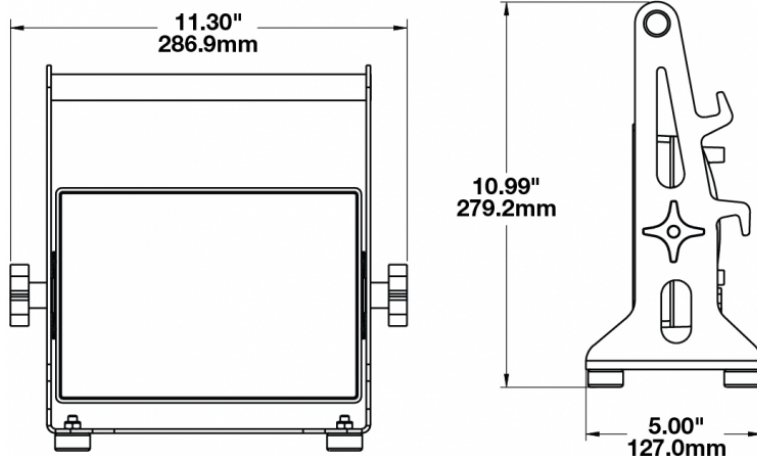

PRODUCT DIMENSIONS

Print date: 2017-08-18

© 2017 J.W. Speaker Corporation • Germantown, WI U.S.A.
www.jwspeaker.com • speaker@jwspeaker.com • 262.251.6660

J.W. SPEAKER
Engineered. Lighting. Solutions.