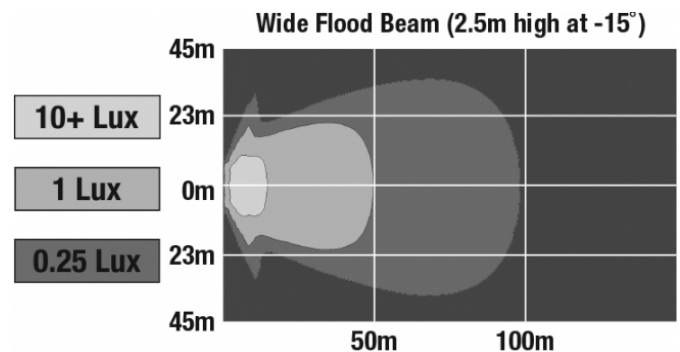

Portable LED Work Light - Model 523

PRODUCT INFORMATION

Description	OBS - 120V Portable LED Work Light with Wide Flood Beam Pattern
Height	279.15 mm / 10.99 in
Width	287.02 mm / 11.3 in
Depth	127.00 mm / 5 in
Shape	Rectangular
Outer Lens Material	Polycarbonate
Outer Lens Color	Clear
Housing Material	Die-Cast Aluminum
Housing Color	Black
Minimum Operating Temperature	-40 °C / -40 °F
Maximum Operating Temperature	65 °C / 149 °F
Connector or Wiring	Integrated NEMA 5-15 Plug (120V Version); 10m Power Cord with Cigarette Lighter Plug (12V Version)
Product Weight	7.00 lbs / 3.18 kgs

REGULATORY STANDARDS COMPLIANCE

Buy America Standards
IEC IP67

Eco Friendly

PHOTOMETRIC SPECIFICATIONS

Raw Lumen Output	8,100
Effective Lumen Output	3,900
Nominal LED Color Temperature	4750 K
Beam Pattern(s)	Forward Lighting - Flood (Wide)