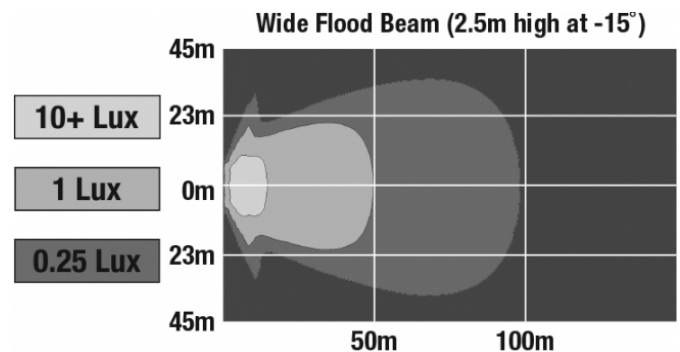

Portable LED Work Light - Model 523

ELECTRICAL SPECIFICATIONS

Input Voltage	120V AC
Operating Voltage	120V AC
Transient Spike Protection	150V Peak @ 1 HZ-10 Pulses
Red Wire	Positive
Black Wire	Negative
Current Draw	0.6A @ 120V AC

REGULATORY STANDARDS COMPLIANCE

Buy America Standards
IEC IP67

Eco Friendly

PHOTOMETRIC SPECIFICATIONS

Raw Lumen Output	8,100
Effective Lumen Output	3,900
Nominal LED Color Temperature	4750 K
Beam Pattern(s)	Forward Lighting - Flood (Wide)

Print date: 2017-06-27

© 2017 J.W. Speaker Corporation • Germantown, WI U.S.A.
www.jwspeaker.com • speaker@jwspeaker.com • 262.251.6660