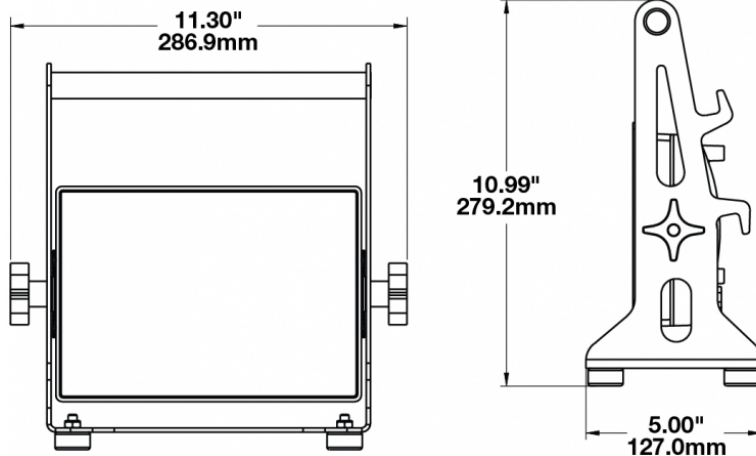

PRODUCT DIMENSIONS

Print date: 2017-08-20

© 2017 J.W. Speaker Corporation • Germantown, WI U.S.A.
www.jwspeaker.com • speaker@jwspeaker.com • 262.251.6660

J.W. SPEAKER
Engineered. Lighting. Solutions.