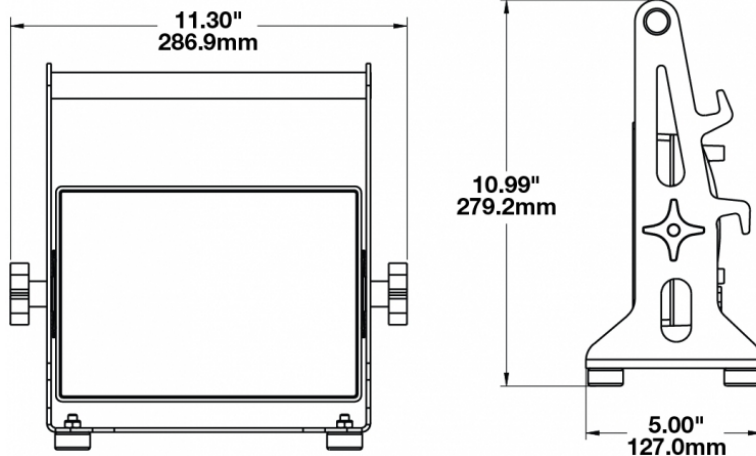

PRODUCT DIMENSIONS

Print date: 2017-06-27

© 2017 J.W. Speaker Corporation • Germantown, WI U.S.A.
www.jwspeaker.com • speaker@jwspeaker.com • 262.251.6660

J.W. SPEAKER®
Engineered. Lighting. Solutions.