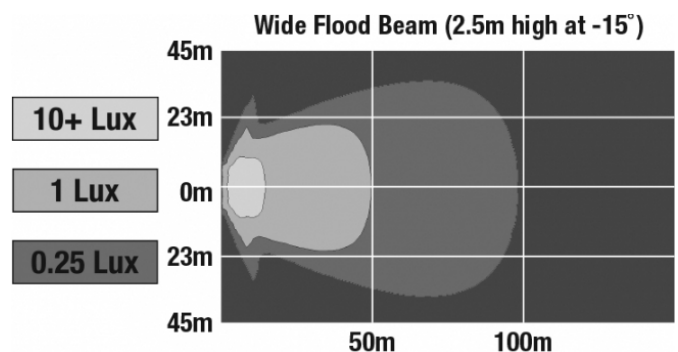

Portable Magnetic LED Work Light Kit - Model 523

REGULATORY STANDARDS COMPLIANCE

Buy America Standards
IEC IP67

Eco Friendly

PHOTOMETRIC SPECIFICATIONS

Raw Lumen Output 8,100
Effective Lumen Output 3,900
Nominal LED Color Temperature 5000 K
Beam Pattern(s) Forward Lighting - Flood (Wide)