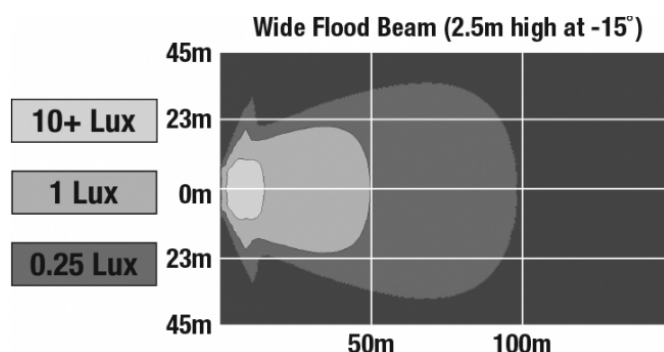

## PRODUCT INFORMATION

<b>Description</b>	12-24V LED Wide Flood Beam with Magnetic Mount and Handy Carrying Case
<b>Height</b>	279.15 mm / 10.99 in
<b>Width</b>	287.02 mm / 11.3 in
<b>Depth</b>	127.00 mm / 5 in
<b>Shape</b>	Rectangular
<b>Outer Lens Material</b>	Polycarbonate
<b>Outer Lens Color</b>	Clear
<b>Housing Material</b>	Die-Cast Aluminum
<b>Housing Color</b>	Black
<b>Mounting Type</b>	Magnetic Mount
<b>Minimum Operating Temperature</b>	-40 °C / -40 °F
<b>Maximum Operating Temperature</b>	65 °C / 149 °F
<b>Connector or Wiring</b>	Integrated 2-Pin Deutsch Weather-Proof Socket (DT04-2P), 2-Pin Deutsch Weather-Proof Plug (DT06-2S)
<b>Product Weight</b>	8.81 lbs / 4 kgs

## PHOTOMETRIC SPECIFICATIONS

**Raw Lumen Output** 8,100  
**Effective Lumen Output** 3,900  
**Nominal LED Color Temperature** 5000 K  
**Beam Pattern(s)** Forward Lighting - Flood (Wide)