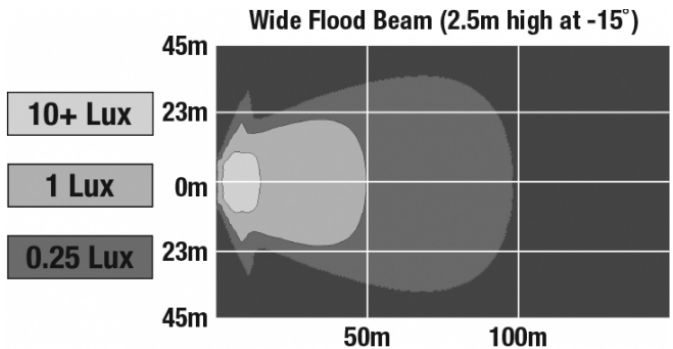

## PRODUCT INFORMATION

<b>Description</b>	12-24V LED Wide Flood Beam with Magnetic Mount and Handy Carrying Case
<b>Height</b>	279.15 mm / 10.99 in
<b>Width</b>	287.02 mm / 11.3 in
<b>Depth</b>	127.00 mm / 5 in
<b>Shape</b>	Rectangular
<b>Outer Lens Material</b>	Polycarbonate
<b>Outer Lens Color</b>	Clear
<b>Housing Material</b>	Die-Cast Aluminum
<b>Housing Color</b>	Black
<b>Mounting Type</b>	Magnetic Mount
<b>Minimum Operating Temperature</b>	-40 °C / -40 °F
<b>Maximum Operating Temperature</b>	65 °C / 149 °F
<b>Connector or Wiring</b>	Integrated 2-Pin Deutsch Weather-Proof Socket (DT04-2P), 2-Pin Deutsch Weather-Proof Plug (DT06-2S)
<b>Product Weight</b>	8.81 lbs / 4 kgs

## PHOTOMETRIC SPECIFICATIONS

**Raw Lumen Output** 8,100  
**Effective Lumen Output** 3,900  
**Nominal LED Color Temperature** 5000 K  
**Beam Pattern(s)** Forward Lighting - Flood (Wide)