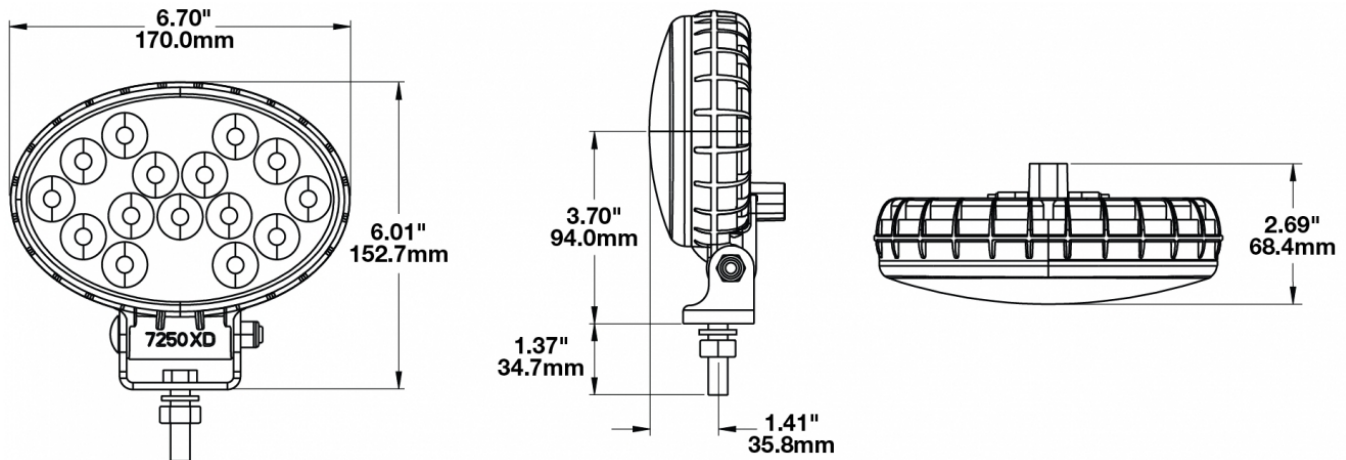

Oval LED Work Light - Model 7250 XD

PRODUCT INFORMATION

| | |
|--------------------------------------|--|
| Description | 12-24V LED Work Light with Flood Beam Pattern & Pedestal Mount |
| Height | 152.40 mm / 6 in |
| Width | 170.18 mm / 6.7 in |
| Depth | 68.58 mm / 2.7 in |
| Shape | Oval |
| Outer Lens Material | Polycarbonate |
| Outer Lens Color | Clear |
| Housing Material | Polycarbonate |
| Housing Color | Black |
| Bezel Color | N/A |
| Mounting Hardware Description | (x1) 3/8-16 x 1.5" Stainless Steel Hex Head Bolt |
| Minimum Operating Temperature | -40 °C / -40 °F |
| Maximum Operating Temperature | 65 °C / 149 °F |
| Connector or Wiring | Deutsch DT04-2P |
| Mating Connector | Deutsch DT06-2S |
| Shipping Weight | 2.80 lbs / 1.27 kgs |

PRODUCT DIMENSIONS

ELECTRICAL SPECIFICATIONS

| | |
|--------------------------|----------------------------------|
| Input Voltage | 12-24V DC |
| Operating Voltage | 10-32V DC |
| Black Wire | Ground |
| Red Wire | Power |
| Current Draw | 1.60A @ 12V DC 0.90A @ 24V DC |

Oval LED Work Light - Model 7250 XD

PHOTOMETRIC SPECIFICATIONS

| | |
|--------------------------------------|-------------------------------------|
| Raw Lumen Output | 3,150 |
| Effective Lumen Output | 1,400 |
| Nominal LED Color Temperature | 5000 K |
| Beam Pattern(s) | Forward Lighting - Flood (Standard) |