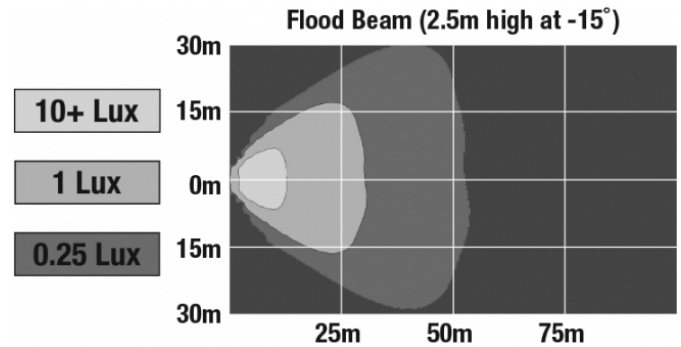

Oval LED Work Light - Model 7250 XD

PRODUCT INFORMATION

| | |
|--------------------------------------|--|
| Description | 12-24V LED Work Light with Flood Beam Pattern & Pedestal Mount |
| Height | 152.40 mm / 6 in |
| Width | 170.18 mm / 6.7 in |
| Depth | 68.58 mm / 2.7 in |
| Shape | Oval |
| Outer Lens Material | Polycarbonate |
| Outer Lens Color | Clear |
| Housing Material | Polycarbonate |
| Housing Color | Black |
| Bezel Color | N/A |
| Mounting Hardware Description | (x1) 3/8-16 x 1.5" Stainless Steel Hex Head Bolt |
| Minimum Operating Temperature | -40 °C / -40 °F |
| Maximum Operating Temperature | 65 °C / 149 °F |
| Connector or Wiring | Deutsch DT04-2P |
| Mating Connector | Deutsch DT06-2S |
| Shipping Weight | 2.80 lbs / 1.27 kgs |

Oval LED Work Light - Model 7250 XD

PHOTOMETRIC SPECIFICATIONS

| | |
|--------------------------------------|-------------------------------------|
| Raw Lumen Output | 3,150 |
| Effective Lumen Output | 1,400 |
| Nominal LED Color Temperature | 5000 K |
| Beam Pattern(s) | Forward Lighting - Flood (Standard) |