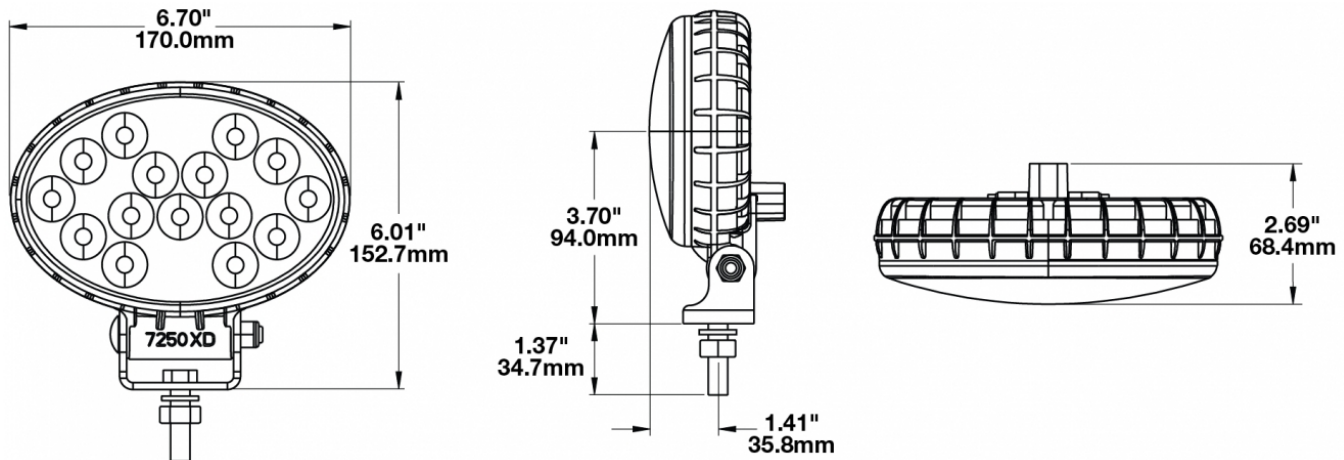

## PRODUCT INFORMATION

<b>Description</b>	12-24V LED Work Light with Trapezoid Beam Pattern & Pedestal Mount
<b>Height</b>	152.40 mm / 6 in
<b>Width</b>	170.18 mm / 6.7 in
<b>Depth</b>	68.58 mm / 2.7 in
<b>Shape</b>	Oval
<b>Outer Lens Material</b>	Polycarbonate
<b>Outer Lens Color</b>	Clear
<b>Housing Material</b>	Polycarbonate
<b>Housing Color</b>	Black
<b>Bezel Color</b>	N/A
<b>Mounting Hardware Description</b>	(x1) 3/8-16 x 1.5" Stainless Steel Hex Head Bolt
<b>Minimum Operating Temperature</b>	-40 °C / -40 °F
<b>Maximum Operating Temperature</b>	65 °C / 149 °F
<b>Connector or Wiring</b>	Deutsch DT04-2P
<b>Mating Connector</b>	Deutsch DT06-2S
<b>Shipping Weight</b>	2.80 lbs / 1.27 kgs

## PRODUCT DIMENSIONS