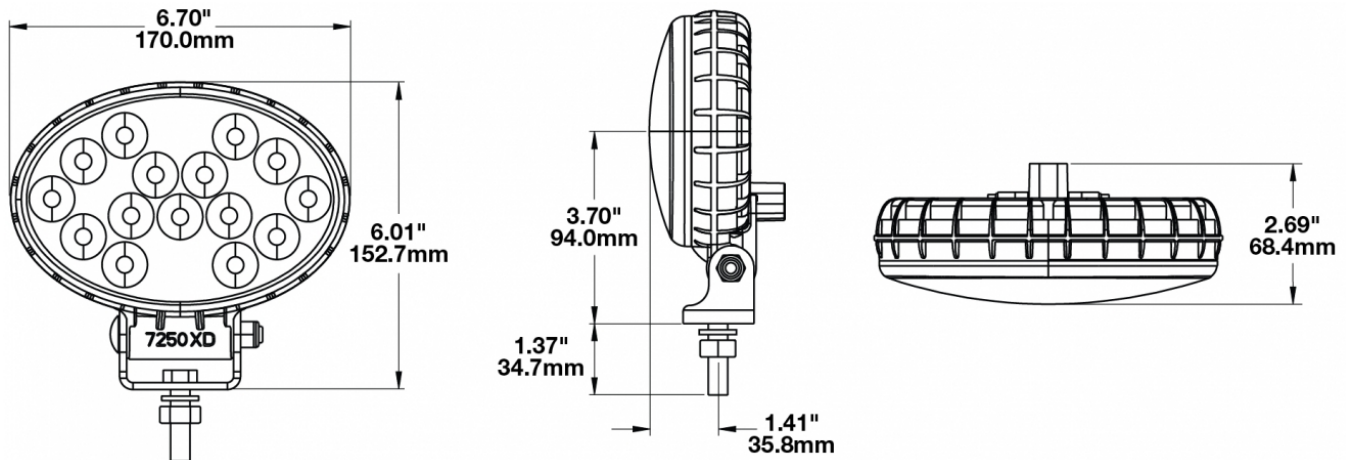

Oval LED Work Light - Model 7250 XD

PRODUCT DIMENSIONS

ELECTRICAL SPECIFICATIONS

Input Voltage	12-24V DC
Operating Voltage	10-32V DC
Black Wire	Ground
Red Wire	Power
Current Draw	1.60A @ 12V DC 0.90A @ 24V DC