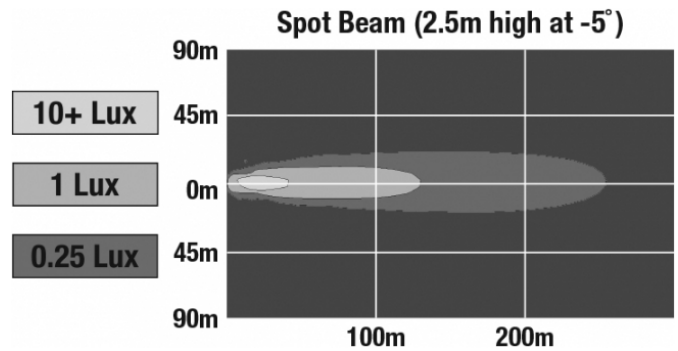

J.W. SPEAKER
Engineered. Lighting. Solutions.

Oval LED Work Light - Model 7250 XD

PHOTOMETRIC SPECIFICATIONS

| | |
|--------------------------------------|-------------------------|
| Raw Lumen Output | 3,150 |
| Effective Lumen Output | 1,500 |
| Nominal LED Color Temperature | 5000 K |
| Beam Pattern(s) | Forward Lighting - Spot |