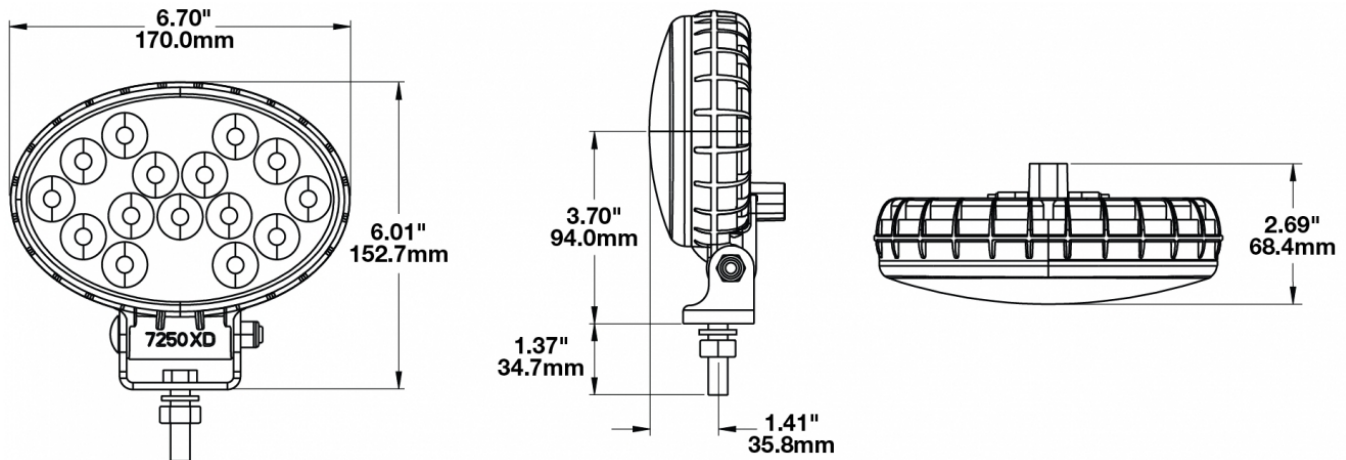

## PRODUCT INFORMATION

---

<b>Description</b>	12-24V LED Work Light with Spot Beam Pattern & Pedestal Mount
<b>Height</b>	152.40 mm / 6 in
<b>Width</b>	170.18 mm / 6.7 in
<b>Depth</b>	68.58 mm / 2.7 in
<b>Shape</b>	Oval
<b>Outer Lens Material</b>	Polycarbonate
<b>Outer Lens Color</b>	Clear
<b>Housing Material</b>	Polycarbonate
<b>Housing Color</b>	Black
<b>Bezel Color</b>	N/A
<b>Mounting Hardware Description</b>	(x1) 3/8-16 x 1.5" Stainless Steel Hex Head Bolt
<b>Minimum Operating Temperature</b>	-40 °C / -40 °F
<b>Maximum Operating Temperature</b>	65 °C / 149 °F
<b>Connector or Wiring</b>	Deutsch DT04-2P
<b>Mating Connector</b>	Deutsch DT06-2S
<b>Shipping Weight</b>	2.80 lbs / 1.27 kgs

## PRODUCT DIMENSIONS