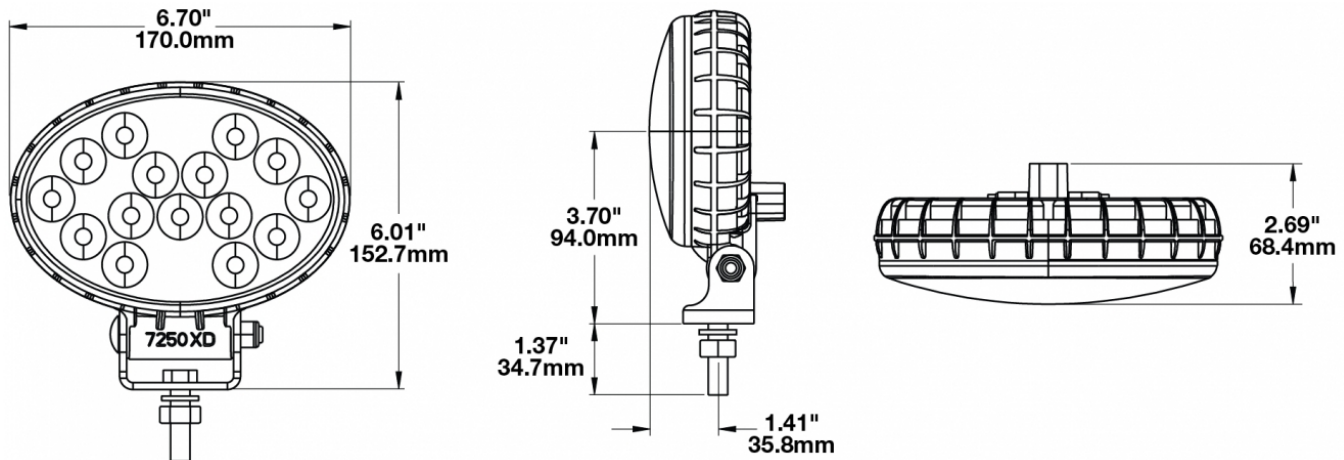

## PRODUCT INFORMATION

---

<b>Description</b>	12-24V LED Work Light with Spot Beam Pattern & Pedestal Mount
<b>Height</b>	152.40 mm / 6 in
<b>Width</b>	170.18 mm / 6.7 in
<b>Depth</b>	68.58 mm / 2.7 in
<b>Shape</b>	Oval
<b>Outer Lens Material</b>	Polycarbonate
<b>Outer Lens Color</b>	Clear
<b>Housing Material</b>	Polycarbonate
<b>Housing Color</b>	Black
<b>Bezel Color</b>	N/A
<b>Mounting Hardware Description</b>	(x1) 3/8-16 x 1.5" Stainless Steel Hex Head Bolt
<b>Minimum Operating Temperature</b>	-40 °C / -40 °F
<b>Maximum Operating Temperature</b>	65 °C / 149 °F
<b>Connector or Wiring</b>	Deutsch DT04-2P
<b>Mating Connector</b>	Deutsch DT06-2S
<b>Shipping Weight</b>	2.80 lbs / 1.27 kgs

## PRODUCT DIMENSIONS