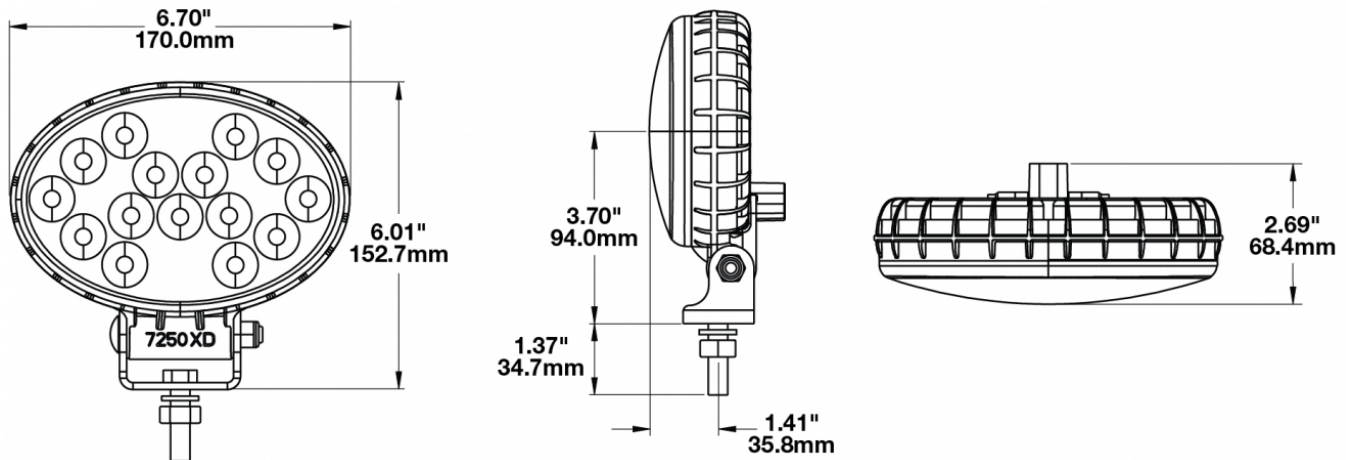

Oval LED Work Light - Model 7250 XD

PRODUCT INFORMATION

| | |
|--------------------------------------|---|
| Description | 12-24V LED Work Light with Spot Beam Pattern & Pedestal Mount |
| Height | 152.40 mm / 6 in |
| Width | 170.18 mm / 6.7 in |
| Depth | 68.58 mm / 2.7 in |
| Shape | Oval |
| Outer Lens Material | Polycarbonate |
| Outer Lens Color | Clear |
| Housing Material | Polycarbonate |
| Housing Color | Black |
| Bezel Color | N/A |
| Mounting Hardware Description | (x1) 3/8-16 x 1.5" Stainless Steel Hex Head Bolt |
| Minimum Operating Temperature | -40 °C / -40 °F |
| Maximum Operating Temperature | 65 °C / 149 °F |
| Connector or Wiring | Deutsch DT04-2P |
| Mating Connector | Deutsch DT06-2S |
| Shipping Weight | 2.80 lbs / 1.27 kgs |

PRODUCT DIMENSIONS

ELECTRICAL SPECIFICATIONS

| | |
|--------------------------|----------------------------------|
| Input Voltage | 12-24V DC |
| Operating Voltage | 10-32V DC |
| Black Wire | Ground |
| Red Wire | Power |
| Current Draw | 1.60A @ 12V DC 0.90A @ 24V DC |

J.W. SPEAKER
Engineered. Lighting. Solutions.

Oval LED Work Light - Model 7250 XD

PHOTOMETRIC SPECIFICATIONS

| | |
|--------------------------------------|-------------------------|
| Raw Lumen Output | 3,150 |
| Effective Lumen Output | 1,500 |
| Nominal LED Color Temperature | 5000 K |
| Beam Pattern(s) | Forward Lighting - Spot |