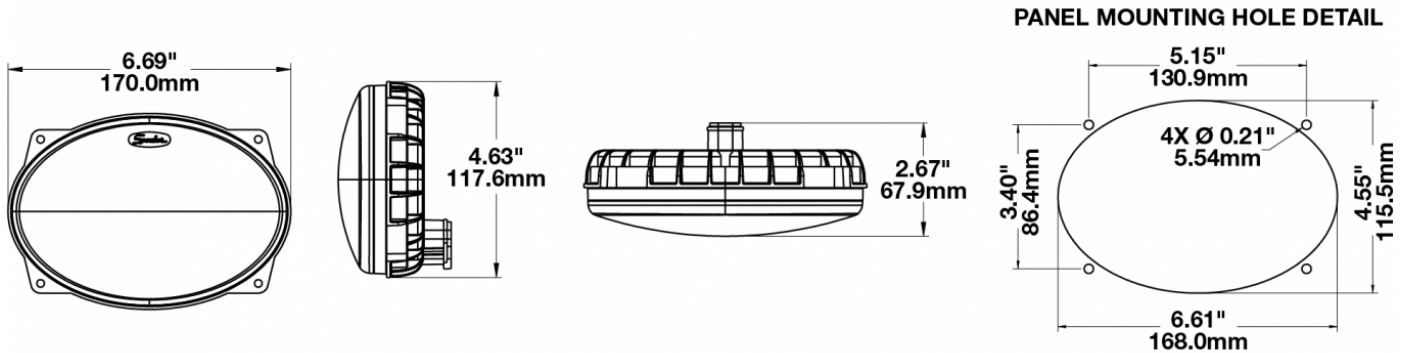

## PRODUCT INFORMATION

---

<b>Description</b>	12-24V LED Work Light with Flood Beam Pattern & Panel Mount
<b>Height</b>	152.40 mm / 6 in
<b>Width</b>	170.18 mm / 6.7 in
<b>Depth</b>	68.58 mm / 2.7 in
<b>Shape</b>	Oval
<b>Outer Lens Material</b>	Polycarbonate
<b>Outer Lens Color</b>	Clear
<b>Housing Material</b>	Polycarbonate
<b>Housing Color</b>	Black
<b>Bezel Color</b>	N/A
<b>Mounting Hardware Description</b>	(x1) 3/8-16 x 1.5" Stainless Steel Hex Head Bolt
<b>Minimum Operating Temperature</b>	-40 °C / -40 °F
<b>Maximum Operating Temperature</b>	65 °C / 149 °F
<b>Connector or Wiring</b>	Deutsch DT04-2P
<b>Mating Connector</b>	Deutsch DT06-2S
<b>Product Weight</b>	0.00 lbs / 0 kgs
<b>Shipping Weight</b>	2.50 lbs / 1.13 kgs

## PRODUCT DIMENSIONS