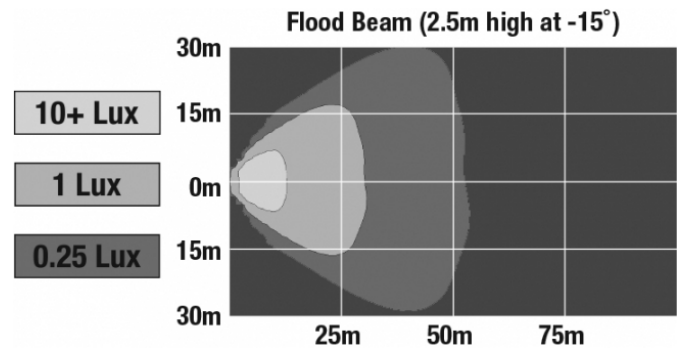

## PRODUCT DIMENSIONS

## PHOTOMETRIC SPECIFICATIONS

<b>Raw Lumen Output</b>	3,150
<b>Effective Lumen Output</b>	1,400
<b>Nominal LED Color Temperature</b>	5000 K
<b>Beam Pattern(s)</b>	Forward Lighting - Flood (Standard) Forward Lighting - Trapezoid