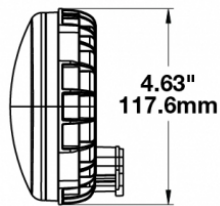

## PRODUCT INFORMATION

<b>Description</b>	12-24V LED Work Light with Trapezoid Beam Pattern & Panel Mount
<b>Height</b>	152.40 mm / 6 in
<b>Width</b>	170.18 mm / 6.7 in
<b>Depth</b>	68.58 mm / 2.7 in
<b>Shape</b>	Oval
<b>Outer Lens Material</b>	Polycarbonate
<b>Outer Lens Color</b>	Clear
<b>Housing Material</b>	Polycarbonate
<b>Housing Color</b>	Black
<b>Bezel Color</b>	N/A
<b>Mounting Hardware Description</b>	(x1) 3/8-16 x 1.5" Stainless Steel Hex Head Bolt
<b>Minimum Operating Temperature</b>	-40 °C / -40 °F
<b>Maximum Operating Temperature</b>	65 °C / 149 °F
<b>Connector or Wiring</b>	Deutsch DT04-2P
<b>Mating Connector</b>	Deutsch DT06-2S
<b>Shipping Weight</b>	2.50 lbs / 1.13 kgs

## PRODUCT DIMENSIONS