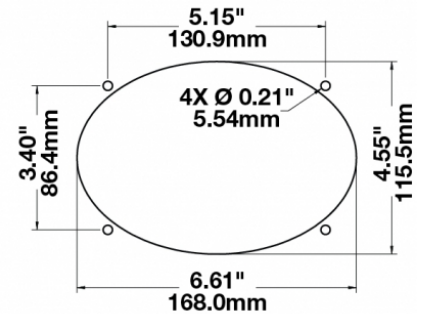

PANEL MOUNTING HOLE DETAIL

ELECTRICAL SPECIFICATIONS

Input Voltage	12-24V DC
Operating Voltage	10-32V DC
Black Wire	Ground
Red Wire	Power
Current Draw	1.60A @ 12V DC 0.90A @ 24V DC