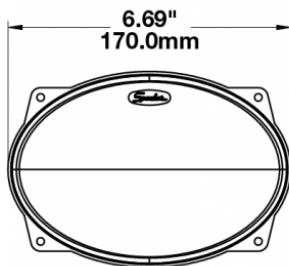

## PRODUCT INFORMATION

<b>Description</b>	12-24V LED Work Light with Trapezoid Beam Pattern & Panel Mount
<b>Height</b>	152.40 mm / 6 in
<b>Width</b>	170.18 mm / 6.7 in
<b>Depth</b>	68.58 mm / 2.7 in
<b>Shape</b>	Oval
<b>Outer Lens Material</b>	Polycarbonate
<b>Outer Lens Color</b>	Clear
<b>Housing Material</b>	Polycarbonate
<b>Housing Color</b>	Black
<b>Bezel Color</b>	N/A
<b>Mounting Hardware Description</b>	(x1) 3/8-16 x 1.5" Stainless Steel Hex Head Bolt
<b>Minimum Operating Temperature</b>	-40 °C / -40 °F
<b>Maximum Operating Temperature</b>	65 °C / 149 °F
<b>Connector or Wiring</b>	Deutsch DT04-2P
<b>Mating Connector</b>	Deutsch DT06-2S
<b>Shipping Weight</b>	2.50 lbs / 1.13 kgs

## PRODUCT DIMENSIONS