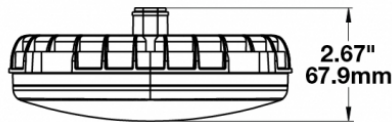

## PRODUCT INFORMATION

<b>Description</b>	12-24V LED Work Light with Trapezoid Beam Pattern & Panel Mount
<b>Height</b>	152.40 mm / 6 in
<b>Width</b>	170.18 mm / 6.7 in
<b>Depth</b>	68.58 mm / 2.7 in
<b>Shape</b>	Oval
<b>Outer Lens Material</b>	Polycarbonate
<b>Outer Lens Color</b>	Clear
<b>Housing Material</b>	Polycarbonate
<b>Housing Color</b>	Black
<b>Bezel Color</b>	N/A
<b>Mounting Hardware Description</b>	(x1) 3/8-16 x 1.5" Stainless Steel Hex Head Bolt
<b>Minimum Operating Temperature</b>	-40 °C / -40 °F
<b>Maximum Operating Temperature</b>	65 °C / 149 °F
<b>Connector or Wiring</b>	Deutsch DT04-2P
<b>Mating Connector</b>	Deutsch DT06-2S
<b>Shipping Weight</b>	2.50 lbs / 1.13 kgs

## PRODUCT DIMENSIONS