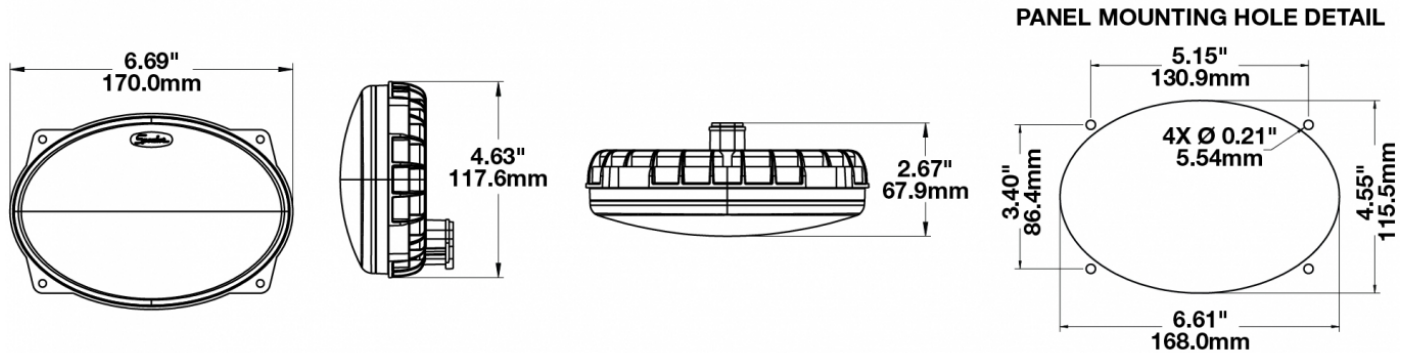

## PRODUCT INFORMATION

---

<b>Description</b>	12-24V LED Work Light with Trapezoid Beam Pattern & Panel Mount
<b>Height</b>	152.40 mm / 6 in
<b>Width</b>	170.18 mm / 6.7 in
<b>Depth</b>	68.58 mm / 2.7 in
<b>Shape</b>	Oval
<b>Outer Lens Material</b>	Polycarbonate
<b>Outer Lens Color</b>	Clear
<b>Housing Material</b>	Polycarbonate
<b>Housing Color</b>	Black
<b>Bezel Color</b>	N/A
<b>Mounting Hardware Description</b>	(x1) 3/8-16 x 1.5" Stainless Steel Hex Head Bolt
<b>Minimum Operating Temperature</b>	-40 °C / -40 °F
<b>Maximum Operating Temperature</b>	65 °C / 149 °F
<b>Connector or Wiring</b>	Deutsch DT04-2P
<b>Mating Connector</b>	Deutsch DT06-2S
<b>Shipping Weight</b>	2.50 lbs / 1.13 kgs

## PRODUCT DIMENSIONS