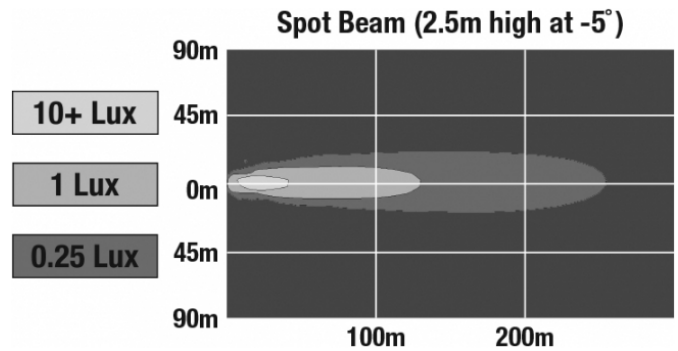

## PRODUCT DIMENSIONS

## PHOTOMETRIC SPECIFICATIONS

<b>Raw Lumen Output</b>	3,150
<b>Effective Lumen Output</b>	1,500
<b>Nominal LED Color Temperature</b>	5000 K
<b>Beam Pattern(s)</b>	Forward Lighting - Spot