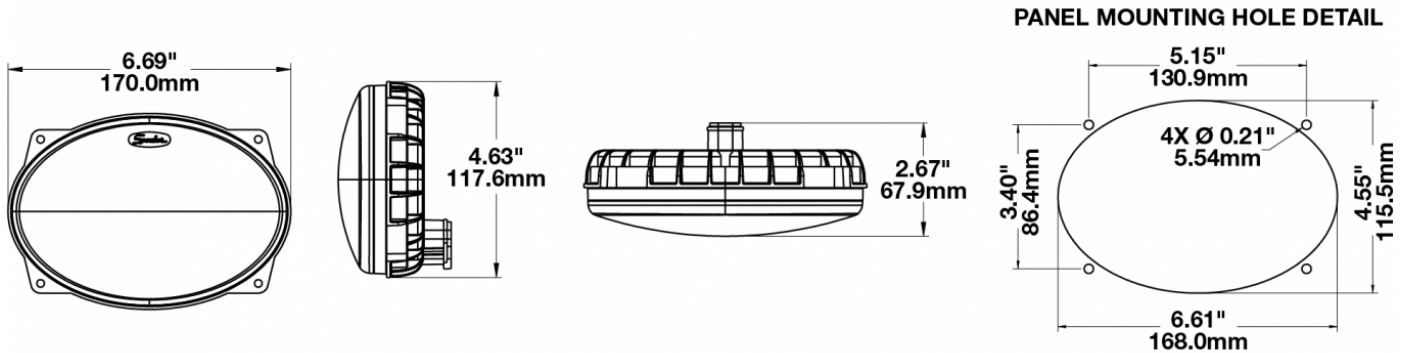

Oval LED Work Light - Model 7251 XD

PRODUCT DIMENSIONS

ELECTRICAL SPECIFICATIONS

Input Voltage	12-24V DC
Operating Voltage	10-32V DC
Black Wire	Ground
Red Wire	Power
Current Draw	1.60A @ 12V DC 0.90A @ 24V DC