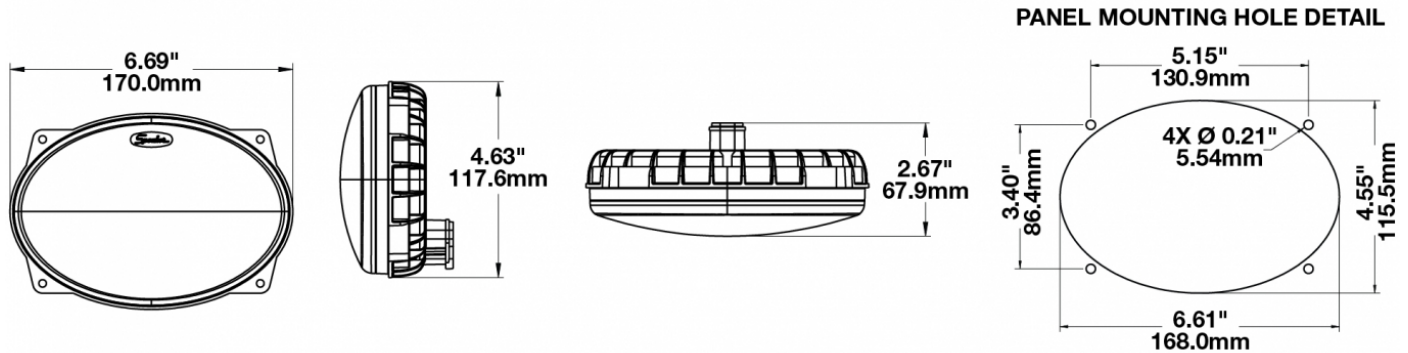

## PRODUCT INFORMATION

---

<b>Description</b>	12-24V LED Work Light with Spot Beam Pattern & Panel Mount
<b>Height</b>	152.40 mm / 6 in
<b>Width</b>	170.18 mm / 6.7 in
<b>Depth</b>	68.58 mm / 2.7 in
<b>Shape</b>	Oval
<b>Outer Lens Material</b>	Polycarbonate
<b>Outer Lens Color</b>	Clear
<b>Housing Material</b>	Polycarbonate
<b>Housing Color</b>	Black
<b>Bezel Color</b>	N/A
<b>Mounting Hardware Description</b>	(x1) 3/8-16 x 1.5" Stainless Steel Hex Head Bolt
<b>Minimum Operating Temperature</b>	-40 °C / -40 °F
<b>Maximum Operating Temperature</b>	65 °C / 149 °F
<b>Connector or Wiring</b>	Deutsch DT04-2P
<b>Mating Connector</b>	Deutsch DT06-2S
<b>Shipping Weight</b>	2.50 lbs / 1.13 kgs

## PRODUCT DIMENSIONS