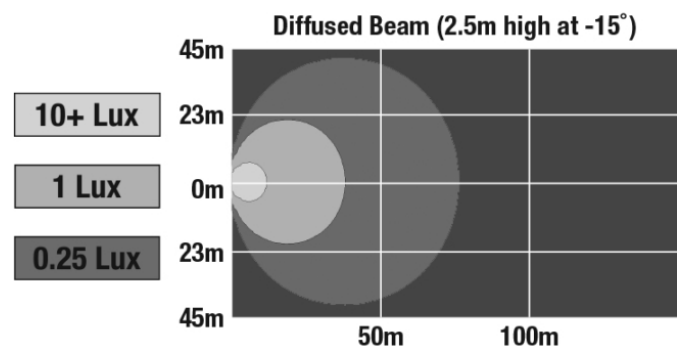

LED Light Bars - Model TS1500

PRODUCT INFORMATION

| | |
|--------------------------------------|--|
| Description | 12-24V LED 18.5" Light Bar with Diffuse Beam Pattern |
| Height | 40.00 mm / 1.57 in |
| Width | 470.00 mm / 18.5 in |
| Depth | 54.00 mm / 2.13 in |
| Shape | Rectangular |
| Outer Lens Material | Nylon |
| Outer Lens Color | Diffuse |
| Housing Material | TC PA6 |
| Housing Color | Black |
| Mounting Hardware Description | (x2) M6-1 x |
| Connector or Wiring | Bare Leads, 2.5mm Jacketed Cable |
| Product Weight | 1.45 lbs / 0.66 kgs |
| Shipping Weight | 1.99 lbs / 0.9 kgs |

REGULATORY STANDARDS COMPLIANCE

Buy America Standards

Eco Friendly

PHOTOMETRIC SPECIFICATIONS

| | |
|--------------------------------------|---------------------------------|
| Effective Lumen Output | 3,600 |
| Candela Output | 1,510 |
| Nominal LED Color Temperature | 5000 K |
| Beam Pattern(s) | Forward Lighting - Flood (Wide) |