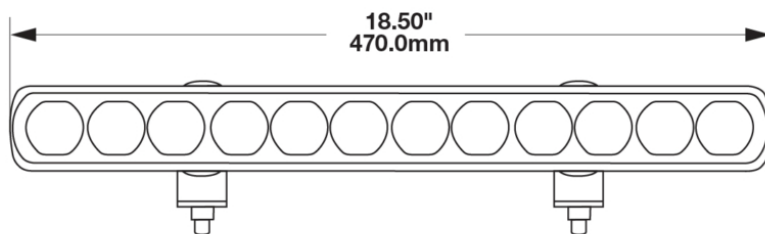

LED Light Bars - Model TS1500

PRODUCT INFORMATION

Description	12-24V LED 18.5" Light Bar with Diffuse Beam Pattern
Height	40.00 mm / 1.57 in
Width	470.00 mm / 18.5 in
Depth	54.00 mm / 2.13 in
Shape	Rectangular
Outer Lens Material	Nylon
Outer Lens Color	Diffuse
Housing Material	TC PA6
Housing Color	Black
Mounting Hardware Description	(x2) M6-1 x
Connector or Wiring	Bare Leads, 2.5mm Jacketed Cable
Product Weight	1.45 lbs / 0.66 kgs
Shipping Weight	1.99 lbs / 0.9 kgs

PRODUCT DIMENSIONS

Print date: 2018-11-18

© 2018 J.W. Speaker Corporation • Germantown, WI U.S.A.
www.jwspeaker.com • speaker@jwspeaker.com • 262.251.6660

J.W. SPEAKER
Engineered. Lighting. Solutions.