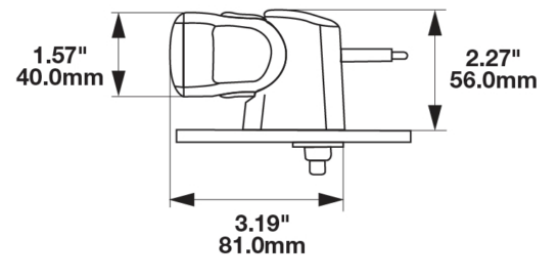

LED Light Bars - Model TS1500

PRODUCT INFORMATION

Description	12-24V LED 18.5" Light Bar with Diffuse Beam Pattern
Height	40.00 mm / 1.57 in
Width	470.00 mm / 18.5 in
Depth	54.00 mm / 2.13 in
Shape	Rectangular
Outer Lens Material	Nylon
Outer Lens Color	Diffuse
Housing Material	TC PA6
Housing Color	Black
Mounting Hardware Description	(x2) M6-1 x
Connector or Wiring	Bare Leads, 2.5mm Jacketed Cable
Product Weight	1.45 lbs / 0.66 kgs
Shipping Weight	1.99 lbs / 0.9 kgs

PRODUCT DIMENSIONS

Print date: 2018-11-18

© 2018 J.W. Speaker Corporation • Germantown, WI U.S.A.
www.jwspeaker.com • speaker@jwspeaker.com • 262.251.6660

J.W. SPEAKER
Engineered. Lighting. Solutions.