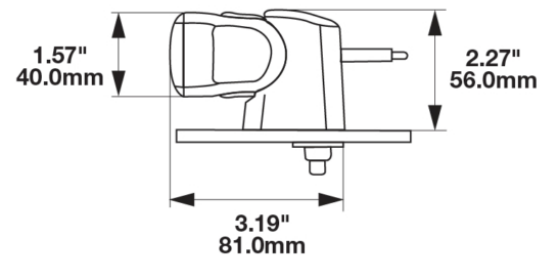

LED Light Bars - Model TS1500

PRODUCT INFORMATION

Description	12-24V LED 18.5" Light Bar with Trail Beam Pattern
Height	40.00 mm / 1.57 in
Width	470.00 mm / 18.5 in
Depth	54.00 mm / 2.13 in
Shape	Rectangular
Outer Lens Material	Nylon
Outer Lens Color	Clear
Housing Material	TC PA6
Housing Color	Black
Mounting Hardware Description	(x2) M6-1 x
Connector or Wiring	Bare Leads, 2.5mm Jacketed Cable
Product Weight	1.45 lbs / 0.66 kgs
Shipping Weight	1.99 lbs / 0.9 kgs

PRODUCT DIMENSIONS

Print date: 2018-11-18

© 2018 J.W. Speaker Corporation • Germantown, WI U.S.A.
www.jwspeaker.com • speaker@jwspeaker.com • 262.251.6660

J.W. SPEAKER
Engineered. Lighting. Solutions.