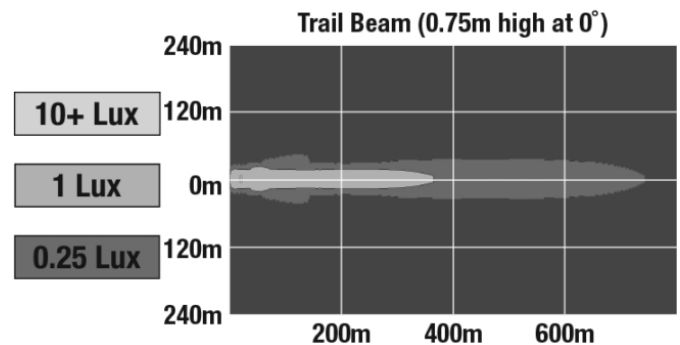

## PHOTOMETRIC SPECIFICATIONS

<b>Effective Lumen Output</b>	2,200
<b>Candela Output</b>	88,677
<b>Nominal LED Color Temperature</b>	5500 K
<b>Beam Pattern(s)</b>	Forward Lighting - Spot