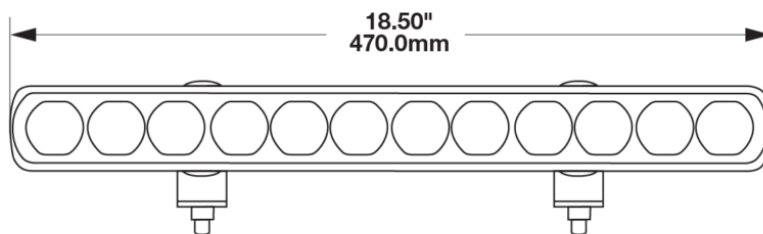

LED Light Bars - Model TS1500

PRODUCT INFORMATION

Description	12-24V LED 18.5" Light Bar with Trail Beam Pattern
Height	40.00 mm / 1.57 in
Width	470.00 mm / 18.5 in
Depth	54.00 mm / 2.13 in
Shape	Rectangular
Outer Lens Material	Nylon
Outer Lens Color	Clear
Housing Material	TC PA6
Housing Color	Black
Mounting Hardware Description	(x2) M6-1 x
Connector or Wiring	Bare Leads, 2.5mm Jacketed Cable
Product Weight	1.45 lbs / 0.66 kgs
Shipping Weight	1.99 lbs / 0.9 kgs

PRODUCT DIMENSIONS

Print date: 2018-11-18

© 2018 J.W. Speaker Corporation • Germantown, WI U.S.A.
www.jwspeaker.com • speaker@jwspeaker.com • 262.251.6660

J.W. SPEAKER
Engineered. Lighting. Solutions.