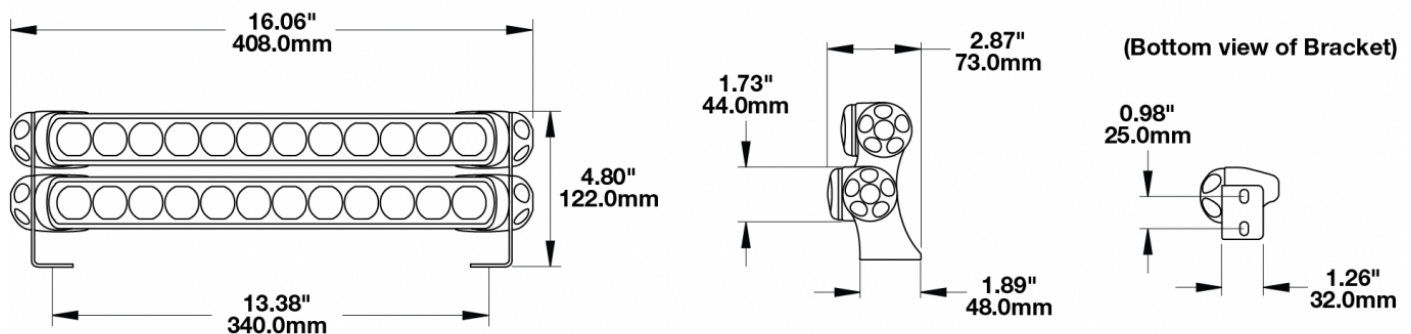

PRODUCT DIMENSIONS

Print date: 2018-08-17

© 2018 J.W. Speaker Corporation • Germantown, WI U.S.A.
www.jwspeaker.com • speaker@jwspeaker.com • 262.251.6660