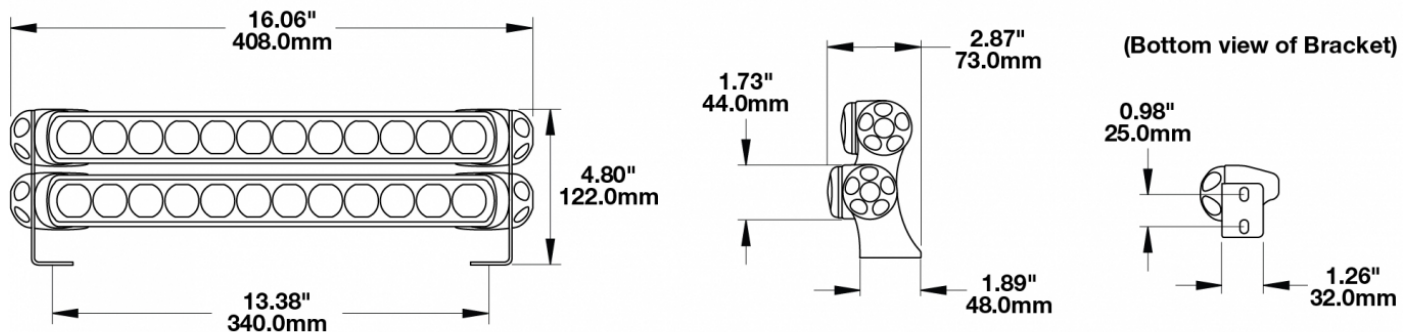

Double End Bracket Kit for Model TS1000

Light Bars

PRODUCT INFORMATION

Description	Double End Bracket Kit for Model TS1000 Light Bars
Height	122.00 mm / 4.8 in
Width	408.00 mm / 16.06 in
Depth	73.00 mm / 2.87 in
Mounting Hardware Description	(x4) M8-20mm
Product Weight	1.50 lbs / 0.68 kgs
Shipping Weight	0.80 lbs / 0.36 kgs
Additional Information	This is a double end mount bracket kit used with the Model TS1000 Light Bars for adjustable aiming.

PRODUCT DIMENSIONS

Print date: 2018-08-14

© 2018 J.W. Speaker Corporation • Germantown, WI U.S.A.
 www.jwspeaker.com • speaker@jwspeaker.com • 262.251.6660

Double End Bracket Kit for Model TS1000

Light Bars

APPLICATIONS

SUITS THESE PRODUCTS

14" Off-Road LED Light Bar

LED Light Bars - Model
TS1000