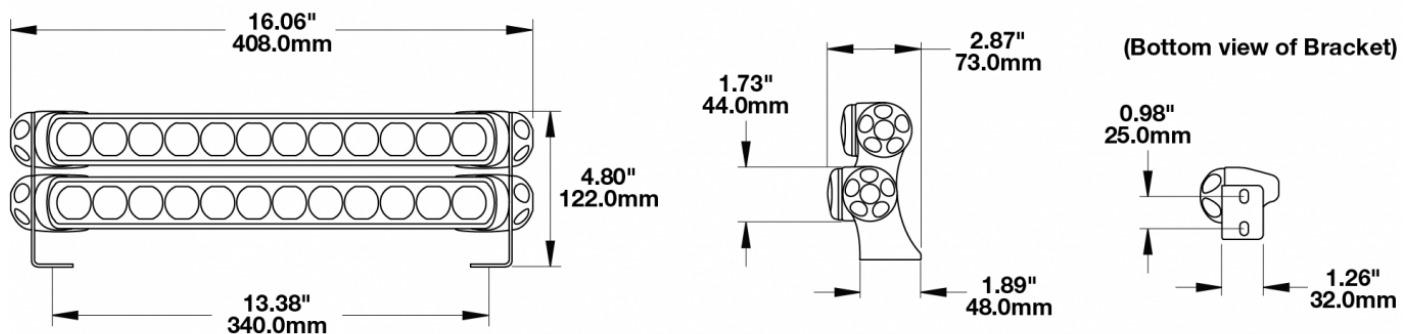

Double End Bracket Kit for Model TS1000

Light Bars

PRODUCT INFORMATION

Description	Double End Bracket Kit for Model TS1000 Light Bars
Height	122.00 mm / 4.8 in
Width	408.00 mm / 16.06 in
Depth	73.00 mm / 2.87 in
Mounting Hardware Description	(x4) M8-20mm
Shipping Weight	0.80 lbs / 0.36 kgs
Additional Information	This is a double end mount bracket kit used with the Model TS1000 Light Bars for adjustable aiming.

PRODUCT DIMENSIONS

Print date: 2018-11-20

© 2018 J.W. Speaker Corporation • Germantown, WI U.S.A.
 www.jwspeaker.com • speaker@jwspeaker.com • 262.251.6660

Double End Bracket Kit for Model TS1000

Light Bars

APPLICATIONS

Off-Road 4x4

Power Sports

SUITS THESE PRODUCTS

14" Off-Road LED Light Bars

LED Light Bars - Model
TS1000

18.5" Off-Road LED Light Bars

LED Light Bars - Model
TS1500