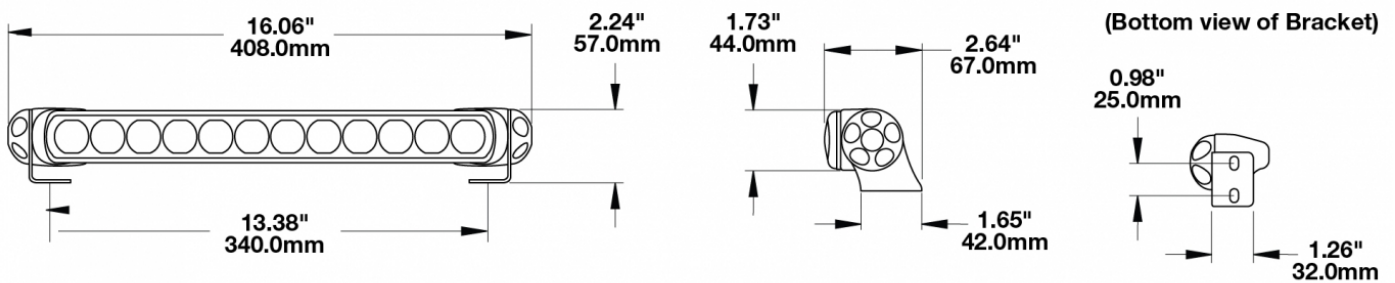

Single End Bracket Kit for Model TS1000 Light Bars

PRODUCT INFORMATION

Description	Single End Bracket Kit for Model TS1000 Light Bars
Height	57.00 mm / 2.24 in
Width	408.00 mm / 16.06 in
Depth	67.00 mm / 2.64 in
Mounting Hardware Description	(x4) M8-20mm
Shipping Weight	0.60 lbs / 0.27 kgs
Additional Information	This is a single end mount bracket kit used with the Model TS1000 Light Bars for adjustable aiming.

PRODUCT DIMENSIONS

Print date: 2018-11-20

© 2018 J.W. Speaker Corporation • Germantown, WI U.S.A.
 www.jwspeaker.com • speaker@jwspeaker.com • 262.251.6660

Single End Bracket Kit for Model TS1000 Light Bars

APPLICATIONS

Off-Road 4x4

Power Sports

SUITS THESE PRODUCTS

14" Off-Road LED Light Bars

LED Light Bars - Model
TS1000

18.5" Off-Road LED Light Bars

LED Light Bars - Model
TS1500