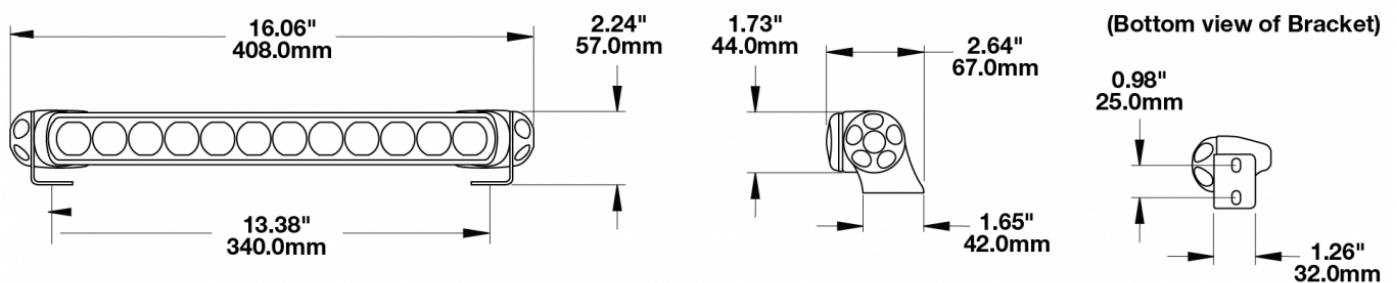

Single End Bracket Kit for Model TS1000 Light Bars

PRODUCT INFORMATION

Description	Single End Bracket Kit for Model TS1000 Light Bars
Height	57.00 mm / 2.24 in
Width	408.00 mm / 16.06 in
Depth	67.00 mm / 2.64 in
Mounting Hardware Description	(x4) M8-20mm
Product Weight	1.50 lbs / 0.68 kgs
Shipping Weight	0.60 lbs / 0.27 kgs
Additional Information	This is a single end mount bracket kit used with the Model TS1000 Light Bars for adjustable aiming.

PRODUCT DIMENSIONS

Print date: 2018-08-17

© 2018 J.W. Speaker Corporation • Germantown, WI U.S.A.
 www.jwspeaker.com • speaker@jwspeaker.com • 262.251.6660

Single End Bracket Kit for Model TS1000 Light Bars

APPLICATIONS

SUITS THESE PRODUCTS

14" Off-Road LED Light Bar

LED Light Bars - Model
TS1000