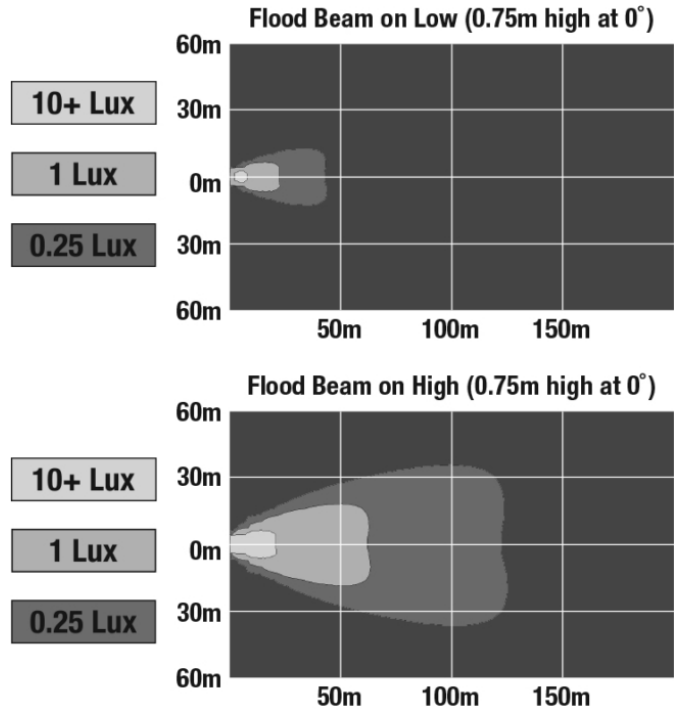

## PRODUCT INFORMATION

<b>Description</b>	12-24V LED 14" Light Bar with Flood Beam
<b>Height</b>	40.00 mm / 1.57 in
<b>Width</b>	350.00 mm / 13.78 in
<b>Depth</b>	54.00 mm / 2.13 in
<b>Shape</b>	Rectangular
<b>Outer Lens Material</b>	Nylon
<b>Outer Lens Color</b>	Clear
<b>Housing Material</b>	TC PA6
<b>Housing Color</b>	Black
<b>Mounting Hardware Description</b>	(x2) M6-1 x Adjustable snap brackets
<b>Connector or Wiring</b>	Bare Leads, 2.5m Jacketed Cable
<b>Product Weight</b>	1.25 lbs / 0.57 kgs
<b>Shipping Weight</b>	1.60 lbs / 0.73 kgs
<b>Additional Information</b>	Light bars come with standard C bracket for fixed aiming. Additional Bracket Kits are available for adjustable aiming.

## ELECTRICAL SPECIFICATIONS

---

<b>Input Voltage</b>	12-24V DC
<b>Operating Voltage</b>	9-33V DC
<b>Red Wire</b>	Flood Beam
<b>Brown Wire</b>	Position Light
<b>White Wire</b>	Ground
<b>Current Draw</b>	2.08A @ 12V DC (Flood Beam) 0.42A @ 12V DC (Position Light)

## PHOTOMETRIC SPECIFICATIONS

<b>Effective Lumen Output</b>	2,200 (Flood Beam)
<b>Candela Output</b>	6,000
<b>Nominal LED Color Temperature</b>	5500 K
<b>Beam Pattern(s)</b>	Forward Lighting - Flood (Standard)