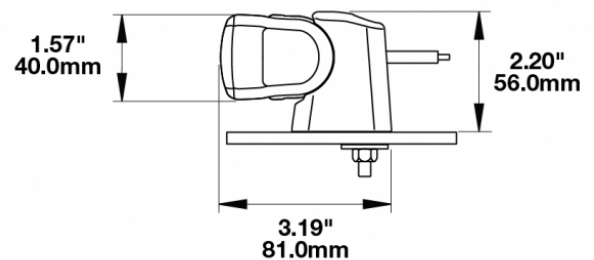

LED Light Bars - Model TS1000

PRODUCT INFORMATION

Description	12-24V LED 14" Light Bar with Flood Beam
Height	40.00 mm / 1.57 in
Width	350.00 mm / 13.78 in
Depth	54.00 mm / 2.13 in
Shape	Rectangular
Outer Lens Material	Nylon
Outer Lens Color	Clear
Housing Material	TC PA6
Housing Color	Black
Mounting Hardware Description	(x2) M6-1 x Adjustable snap brackets
Connector or Wiring	Bare Leads, 2.5m Jacketed Cable
Product Weight	1.25 lbs / 0.57 kgs
Shipping Weight	1.67 lbs / 0.76 kgs
Additional Information	Light bars come with standard C bracket for fixed aiming. Additional Bracket Kits are available for adjustable aiming.

PRODUCT DIMENSIONS

Print date: 2017-05-29

© 2017 J.W. Speaker Corporation • Germantown, WI U.S.A.
www.jwspeaker.com • speaker@jwspeaker.com • 262.251.6660

J.W. SPEAKER
Engineered. Lighting. Solutions.