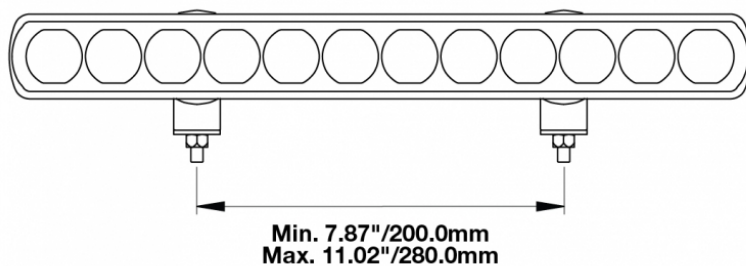

LED Light Bars - Model TS1000

PRODUCT INFORMATION

Description	12-24V LED 14" Light Bar with Flood Beam
Height	40.00 mm / 1.57 in
Width	470.00 mm / 18.5 in
Depth	54.00 mm / 2.13 in
Shape	Rectangular
Outer Lens Material	Nylon
Outer Lens Color	Clear
Housing Material	TC PA6
Housing Color	Black
Mounting Hardware Description	(x2) M6-1 x Adjustable snap brackets
Connector or Wiring	Bare Leads, 2.5m Jacketed Cable
Product Weight	1.25 lbs / 0.57 kgs
Shipping Weight	1.60 lbs / 0.73 kgs
Additional Information	Light bars come with standard C bracket for fixed aiming. Additional Bracket Kits are available for adjustable aiming.

PRODUCT DIMENSIONS

Print date: 2018-05-27

© 2018 J.W. Speaker Corporation • Germantown, WI U.S.A.
www.jwspeaker.com • speaker@jwspeaker.com • 262.251.6660

J.W. SPEAKER
Engineered. Lighting. Solutions.