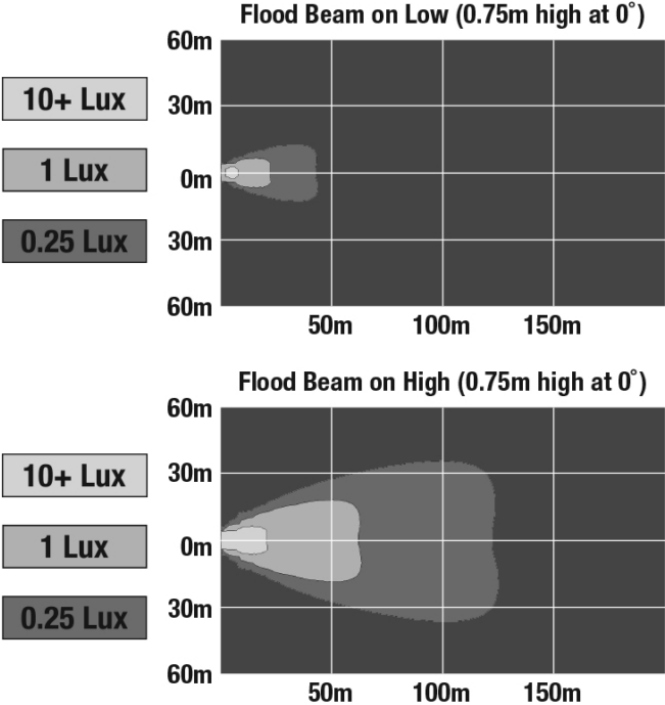

## PRODUCT INFORMATION

<b>Description</b>	12-24V LED 14" Light Bar with Flood Beam
<b>Height</b>	40.00 mm / 1.57 in
<b>Width</b>	350.00 mm / 13.78 in
<b>Depth</b>	54.00 mm / 2.13 in
<b>Shape</b>	Rectangular
<b>Outer Lens Material</b>	Nylon
<b>Outer Lens Color</b>	Clear
<b>Housing Material</b>	TC PA6
<b>Housing Color</b>	Black
<b>Mounting Hardware Description</b>	(x2) M6-1 x Adjustable snap brackets
<b>Connector or Wiring</b>	Bare Leads, 2.5m Jacketed Cable
<b>Product Weight</b>	1.25 lbs / 0.57 kgs
<b>Shipping Weight</b>	1.60 lbs / 0.73 kgs
<b>Additional Information</b>	Light bars come with standard C bracket for fixed aiming. Additional Bracket Kits are available for adjustable aiming.

## ELECTRICAL SPECIFICATIONS

---

<b>Input Voltage</b>	12-24V DC
<b>Operating Voltage</b>	9-33V DC
<b>Red Wire</b>	Flood Beam
<b>Brown Wire</b>	Position Light
<b>White Wire</b>	Ground
<b>Current Draw</b>	2.08A @ 12V DC (Flood Beam) 0.42A @ 12V DC (Position Light)

## REGULATORY STANDARDS COMPLIANCE

---

IEC IP67

Tested to ECE Reg. 10  
(Radiated Emissions only)

IEC IP69K

---

**Print date: 2017-11-20**

© 2017 J.W. Speaker Corporation • Germantown, WI U.S.A.  
www.jwspeaker.com • speaker@jwspeaker.com • 262.251.6660

## PHOTOMETRIC SPECIFICATIONS

<b>Effective Lumen Output</b>	2,200 (Flood Beam)
<b>Candela Output</b>	6,000
<b>Nominal LED Color Temperature</b>	5500 K
<b>Beam Pattern(s)</b>	Forward Lighting - Flood (Standard)