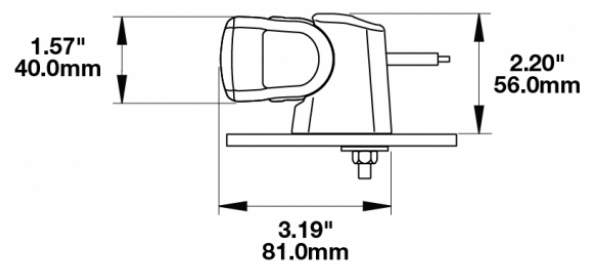

LED Light Bars - Model TS1000

PRODUCT INFORMATION

Description	12-24V LED 14" Light Bar with Flood Beam
Height	40.00 mm / 1.57 in
Width	470.00 mm / 18.5 in
Depth	54.00 mm / 2.13 in
Shape	Rectangular
Outer Lens Material	Nylon
Outer Lens Color	Clear
Housing Material	TC PA6
Housing Color	Black
Mounting Hardware Description	(x2) M6-1 x Adjustable snap brackets
Connector or Wiring	Bare Leads, 2.5m Jacketed Cable
Product Weight	1.25 lbs / 0.57 kgs
Shipping Weight	1.60 lbs / 0.73 kgs
Additional Information	Light bars come with standard C bracket for fixed aiming. Additional Bracket Kits are available for adjustable aiming.

PRODUCT DIMENSIONS

Print date: 2018-05-27

© 2018 J.W. Speaker Corporation • Germantown, WI U.S.A.
www.jwspeaker.com • speaker@jwspeaker.com • 262.251.6660

J.W. SPEAKER
Engineered. Lighting. Solutions.