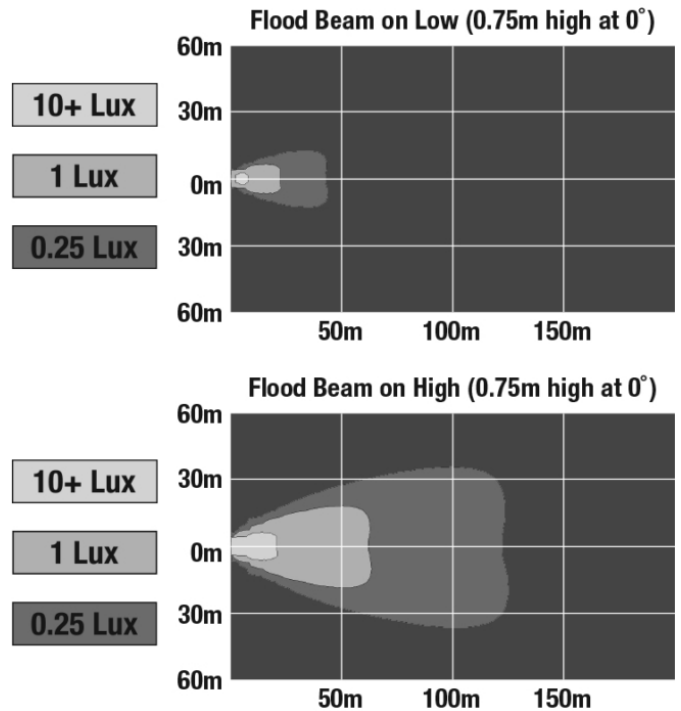

## PRODUCT INFORMATION

<b>Description</b>	12-24V LED 14" Light Bar with Flood Beam
<b>Height</b>	40.00 mm / 1.57 in
<b>Width</b>	350.00 mm / 13.78 in
<b>Depth</b>	54.00 mm / 2.13 in
<b>Shape</b>	Rectangular
<b>Outer Lens Material</b>	Nylon
<b>Outer Lens Color</b>	Clear
<b>Housing Material</b>	TC PA6
<b>Housing Color</b>	Black
<b>Mounting Hardware Description</b>	(x2) M6-1 x Adjustable snap brackets
<b>Connector or Wiring</b>	Bare Leads, 2.5m Jacketed Cable
<b>Product Weight</b>	1.25 lbs / 0.57 kgs
<b>Shipping Weight</b>	1.67 lbs / 0.76 kgs
<b>Additional Information</b>	Light bars come with standard C bracket for fixed aiming. Additional Bracket Kits are available for adjustable aiming.

## ELECTRICAL SPECIFICATIONS

---

<b>Input Voltage</b>	12-24V DC
<b>Operating Voltage</b>	9-33V DC
<b>Red Wire</b>	Flood Beam
<b>Brown Wire</b>	Position Light
<b>White Wire</b>	Ground
<b>Current Draw</b>	2.08A @ 12V DC (Flood Beam) 0.42A @ 12V DC (Position Light)

## REGULATORY STANDARDS COMPLIANCE

---

IEC IP67

Tested to ECE Reg. 10  
(Radiated Emissions only)

IEC IP69K

---

**Print date: 2017-05-29**

© 2017 J.W. Speaker Corporation • Germantown, WI U.S.A.  
www.jwspeaker.com • speaker@jwspeaker.com • 262.251.6660

## PHOTOMETRIC SPECIFICATIONS

<b>Effective Lumen Output</b>	2,200 (Flood Beam)
<b>Candela Output</b>	6,000
<b>Nominal LED Color Temperature</b>	5500 K
<b>Beam Pattern(s)</b>	Forward Lighting - Flood (Standard)