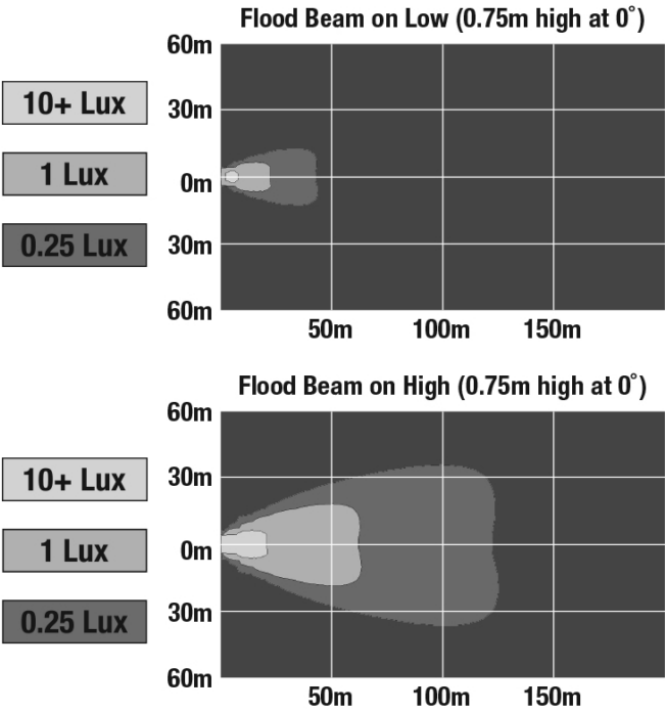

LED Light Bars - Model TS1000

PRODUCT INFORMATION

Description	12-24V LED 14" Light Bar with Flood Beam
Height	40.00 mm / 1.57 in
Width	470.00 mm / 18.5 in
Depth	54.00 mm / 2.13 in
Shape	Rectangular
Outer Lens Material	Nylon
Outer Lens Color	Clear
Housing Material	TC PA6
Housing Color	Black
Mounting Hardware Description	(x2) M6-1 x Adjustable snap brackets
Connector or Wiring	Bare Leads, 2.5m Jacketed Cable
Product Weight	1.25 lbs / 0.57 kgs
Shipping Weight	1.60 lbs / 0.73 kgs
Additional Information	Light bars come with standard C bracket for fixed aiming. Additional Bracket Kits are available for adjustable aiming.

ELECTRICAL SPECIFICATIONS

Input Voltage	12-24V DC
Operating Voltage	9-33V DC
Red Wire	Flood Beam
Brown Wire	Position Light
White Wire	Ground
Current Draw	2.08A @ 12V DC (Flood Beam) 0.42A @ 12V DC (Position Light)

REGULATORY STANDARDS COMPLIANCE

IEC IP67

Tested to ECE Reg. 10
(Radiated Emissions only)

IEC IP69K

Print date: 2018-05-27

© 2018 J.W. Speaker Corporation • Germantown, WI U.S.A.
www.jwspeaker.com • speaker@jwspeaker.com • 262.251.6660

LED Light Bars - Model TS1000

PHOTOMETRIC SPECIFICATIONS

Effective Lumen Output	2,200 (Flood Beam)
Candela Output	6,000
Nominal LED Color Temperature	5500 K
Beam Pattern(s)	Forward Lighting - Flood (Standard)