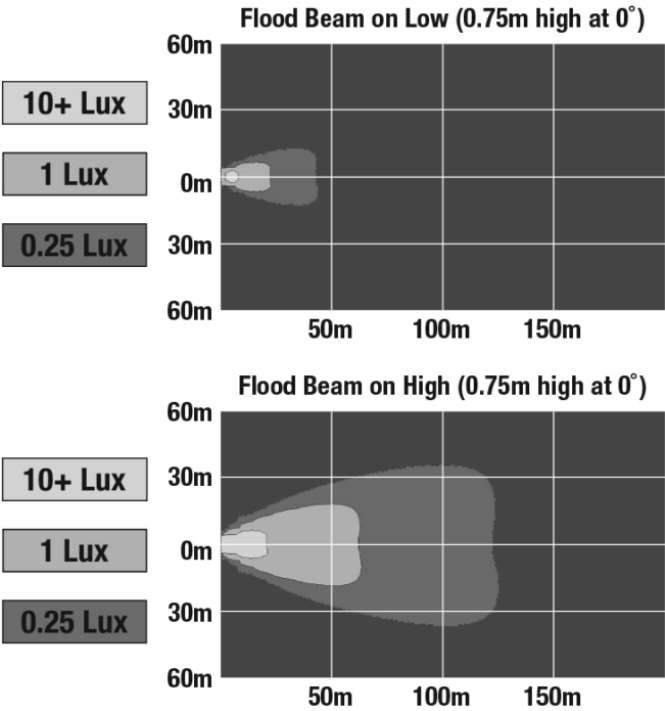

LED Light Bars - Model TS1000

PRODUCT INFORMATION

Description	12-24V LED 14" Light Bar with Flood Beam
Height	40.00 mm / 1.57 in
Width	470.00 mm / 18.5 in
Depth	54.00 mm / 2.13 in
Shape	Rectangular
Outer Lens Material	Nylon
Outer Lens Color	Clear
Housing Material	TC PA6
Housing Color	Black
Mounting Hardware Description	(x2) M6-1 x Adjustable snap brackets
Connector or Wiring	Bare Leads, 2.5m Jacketed Cable
Product Weight	1.25 lbs / 0.57 kgs
Shipping Weight	1.60 lbs / 0.73 kgs
Additional Information	Light bars come with standard C bracket for fixed aiming. Additional Bracket Kits are available for adjustable aiming.

ELECTRICAL SPECIFICATIONS

Input Voltage	12-24V DC
Operating Voltage	9-33V DC
Red Wire	Flood Beam
Brown Wire	Position Light
White Wire	Ground
Current Draw	2.08A @ 12V DC (Flood Beam) 0.42A @ 12V DC (Position Light)

REGULATORY STANDARDS COMPLIANCE

IEC IP67

Tested to ECE Reg. 10
(Radiated Emissions only)

IEC IP69K

Print date: 2018-07-22

© 2018 J.W. Speaker Corporation • Germantown, WI U.S.A.
www.jwspeaker.com • speaker@jwspeaker.com • 262.251.6660

LED Light Bars - Model TS1000

PHOTOMETRIC SPECIFICATIONS

Effective Lumen Output	2,200 (Flood Beam)
Candela Output	6,000
Nominal LED Color Temperature	5500 K
Beam Pattern(s)	Forward Lighting - Flood (Standard)