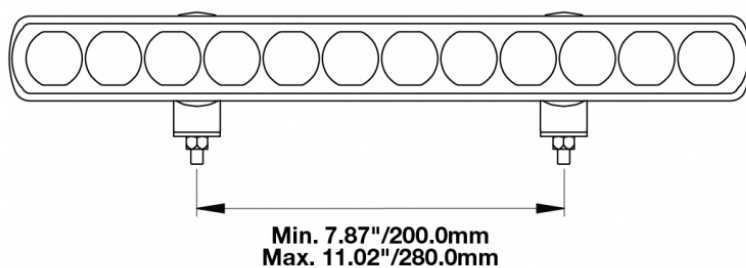

LED Light Bars - Model TS1000

PRODUCT INFORMATION

Description	12-24V LED 14" Light Bar with Flood Beam
Height	40.00 mm / 1.57 in
Width	350.00 mm / 13.78 in
Depth	54.00 mm / 2.13 in
Shape	Rectangular
Outer Lens Material	Nylon
Outer Lens Color	Clear
Housing Material	TC PA6
Housing Color	Black
Mounting Hardware Description	(x2) M6-1 x Adjustable snap brackets
Connector or Wiring	Bare Leads, 2.5m Jacketed Cable
Product Weight	1.25 lbs / 0.57 kgs
Shipping Weight	1.67 lbs / 0.76 kgs
Additional Information	Light bars come with standard C bracket for fixed aiming. Additional Bracket Kits are available for adjustable aiming.

PRODUCT DIMENSIONS

Print date: 2017-05-29

© 2017 J.W. Speaker Corporation • Germantown, WI U.S.A.
www.jwspeaker.com • speaker@jwspeaker.com • 262.251.6660

J.W. SPEAKER
Engineered. Lighting. Solutions.