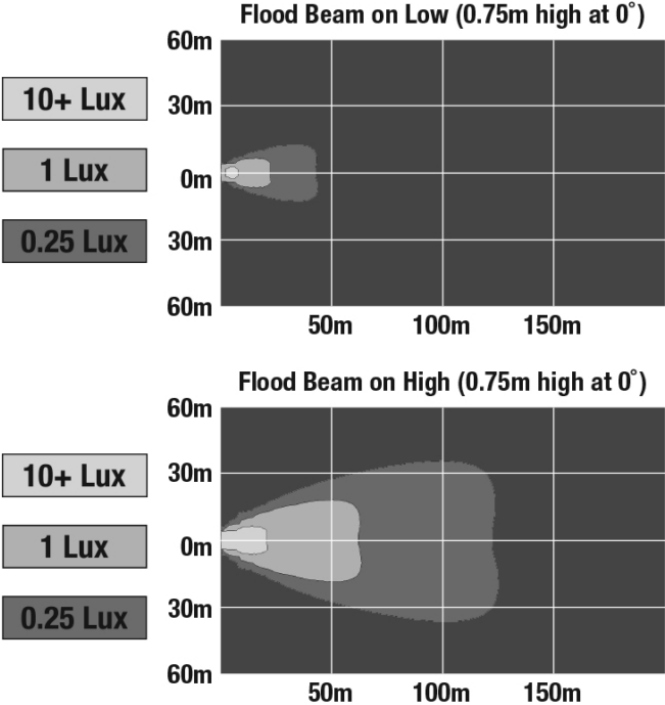

LED Light Bars - Model TS1000

PRODUCT INFORMATION

Description	12-24V LED 14" Light Bar with Flood Beam
Height	40.00 mm / 1.57 in
Width	470.00 mm / 18.5 in
Depth	54.00 mm / 2.13 in
Shape	Rectangular
Outer Lens Material	Nylon
Outer Lens Color	Clear
Housing Material	TC PA6
Housing Color	Black
Mounting Hardware Description	(x2) M6-1 x Adjustable snap brackets
Connector or Wiring	Bare Leads, 2.5m Jacketed Cable
Product Weight	1.25 lbs / 0.57 kgs
Shipping Weight	1.60 lbs / 0.73 kgs
Additional Information	Light bars come with standard C bracket for fixed aiming. Additional Bracket Kits are available for adjustable aiming.

ELECTRICAL SPECIFICATIONS

Input Voltage	12-24V DC
Operating Voltage	9-33V DC
Red Wire	Flood Beam
Brown Wire	Position Light
White Wire	Ground
Current Draw	2.08A @ 12V DC (Flood Beam) 0.42A @ 12V DC (Position Light)

REGULATORY STANDARDS COMPLIANCE

IEC IP67

Tested to ECE Reg. 10
(Radiated Emissions only)

IEC IP69K

Print date: 2018-03-21

© 2018 J.W. Speaker Corporation • Germantown, WI U.S.A.
www.jwspeaker.com • speaker@jwspeaker.com • 262.251.6660

LED Light Bars - Model TS1000

PHOTOMETRIC SPECIFICATIONS

Effective Lumen Output	2,200 (Flood Beam)
Candela Output	6,000
Nominal LED Color Temperature	5500 K
Beam Pattern(s)	Forward Lighting - Flood (Standard)