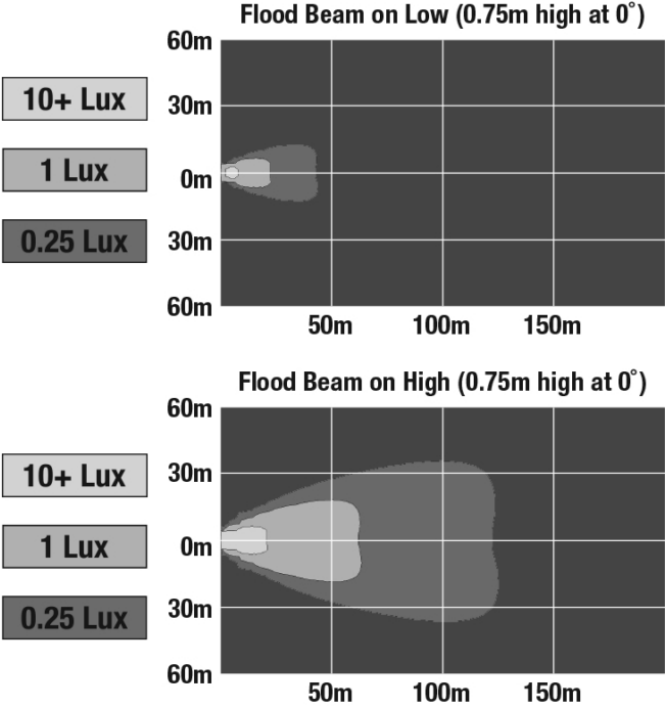

## PRODUCT INFORMATION

<b>Description</b>	12-24V LED 14" Light Bar with Flood Beam
<b>Height</b>	40.00 mm / 1.57 in
<b>Width</b>	350.00 mm / 13.78 in
<b>Depth</b>	54.00 mm / 2.13 in
<b>Shape</b>	Rectangular
<b>Outer Lens Material</b>	Nylon
<b>Outer Lens Color</b>	Clear
<b>Housing Material</b>	TC PA6
<b>Housing Color</b>	Black
<b>Mounting Hardware Description</b>	(x2) M6-1 x Adjustable snap brackets
<b>Connector or Wiring</b>	Bare Leads, 2.5m Jacketed Cable
<b>Product Weight</b>	1.25 lbs / 0.57 kgs
<b>Shipping Weight</b>	1.60 lbs / 0.73 kgs
<b>Additional Information</b>	Light bars come with standard C bracket for fixed aiming. Additional Bracket Kits are available for adjustable aiming.

## ELECTRICAL SPECIFICATIONS

---

<b>Input Voltage</b>	12-24V DC
<b>Operating Voltage</b>	9-33V DC
<b>Red Wire</b>	Flood Beam
<b>Brown Wire</b>	Position Light
<b>White Wire</b>	Ground
<b>Current Draw</b>	2.08A @ 12V DC (Flood Beam) 0.42A @ 12V DC (Position Light)

## REGULATORY STANDARDS COMPLIANCE

---

IEC IP67

Tested to ECE Reg. 10  
(Radiated Emissions only)

IEC IP69K

---

**Print date: 2017-07-23**

© 2017 J.W. Speaker Corporation • Germantown, WI U.S.A.  
www.jwspeaker.com • speaker@jwspeaker.com • 262.251.6660

## PHOTOMETRIC SPECIFICATIONS

<b>Effective Lumen Output</b>	2,200 (Flood Beam)
<b>Candela Output</b>	6,000
<b>Nominal LED Color Temperature</b>	5500 K
<b>Beam Pattern(s)</b>	Forward Lighting - Flood (Standard)