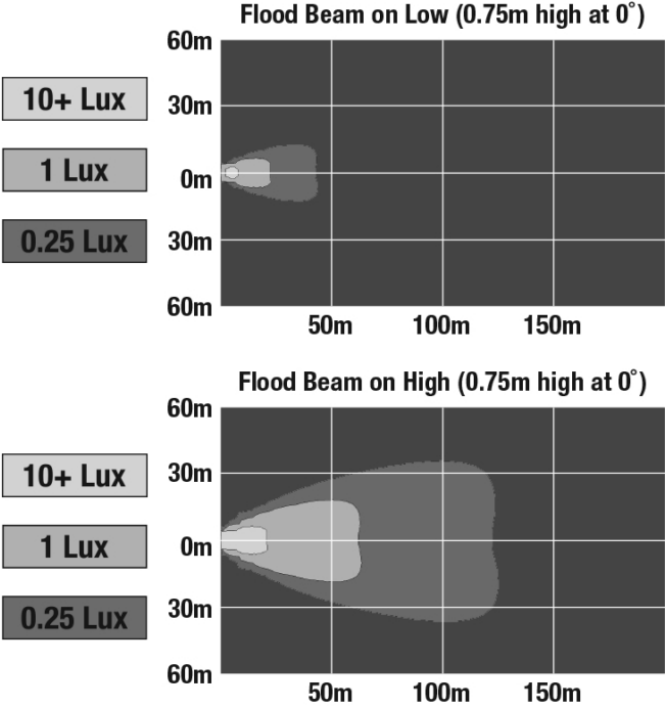

## PRODUCT INFORMATION

<b>Description</b>	12-24V LED 14" Light Bar with Flood Beam
<b>Height</b>	40.00 mm / 1.57 in
<b>Width</b>	470.00 mm / 18.5 in
<b>Depth</b>	54.00 mm / 2.13 in
<b>Shape</b>	Rectangular
<b>Outer Lens Material</b>	Nylon
<b>Outer Lens Color</b>	Clear
<b>Housing Material</b>	TC PA6
<b>Housing Color</b>	Black
<b>Mounting Hardware Description</b>	(x2) M6-1 x Adjustable snap brackets
<b>Connector or Wiring</b>	Bare Leads, 2.5m Jacketed Cable
<b>Product Weight</b>	0.00 lbs / 0 kgs
<b>Shipping Weight</b>	1.60 lbs / 0.73 kgs
<b>Additional Information</b>	Light bars come with standard C bracket for fixed aiming. Additional Bracket Kits are available for adjustable aiming.

## ELECTRICAL SPECIFICATIONS

---

<b>Input Voltage</b>	12-24V DC
<b>Operating Voltage</b>	9-33V DC
<b>Red Wire</b>	Flood Beam
<b>Brown Wire</b>	Position Light
<b>White Wire</b>	Ground
<b>Current Draw</b>	2.08A @ 12V DC (Flood Beam) 0.42A @ 12V DC (Position Light)

## REGULATORY STANDARDS COMPLIANCE

---

IEC IP67

Tested to ECE Reg. 10  
(Radiated Emissions only)

IEC IP69K

---

**Print date: 2018-10-22**

© 2018 J.W. Speaker Corporation • Germantown, WI U.S.A.  
www.jwspeaker.com • speaker@jwspeaker.com • 262.251.6660

## PHOTOMETRIC SPECIFICATIONS

<b>Effective Lumen Output</b>	2,200 (Flood Beam)
<b>Candela Output</b>	6,000
<b>Nominal LED Color Temperature</b>	5500 K
<b>Beam Pattern(s)</b>	Forward Lighting - Flood (Standard)