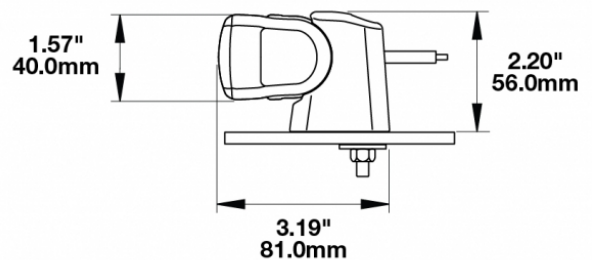

LED Light Bars - Model TS1000

PRODUCT INFORMATION

Description	12-24V LED 14" Light Bar with Flood Beam
Height	40.00 mm / 1.57 in
Width	470.00 mm / 18.5 in
Depth	54.00 mm / 2.13 in
Shape	Rectangular
Outer Lens Material	Nylon
Outer Lens Color	Clear
Housing Material	TC PA6
Housing Color	Black
Mounting Hardware Description	(x2) M6-1 x Adjustable snap brackets
Connector or Wiring	Bare Leads, 2.5m Jacketed Cable
Product Weight	1.25 lbs / 0.57 kgs
Shipping Weight	1.60 lbs / 0.73 kgs
Additional Information	Light bars come with standard C bracket for fixed aiming. Additional Bracket Kits are available for adjustable aiming.

PRODUCT DIMENSIONS

Print date: 2018-03-21

© 2018 J.W. Speaker Corporation • Germantown, WI U.S.A.
www.jwspeaker.com • speaker@jwspeaker.com • 262.251.6660

J.W. SPEAKER
Engineered. Lighting. Solutions.