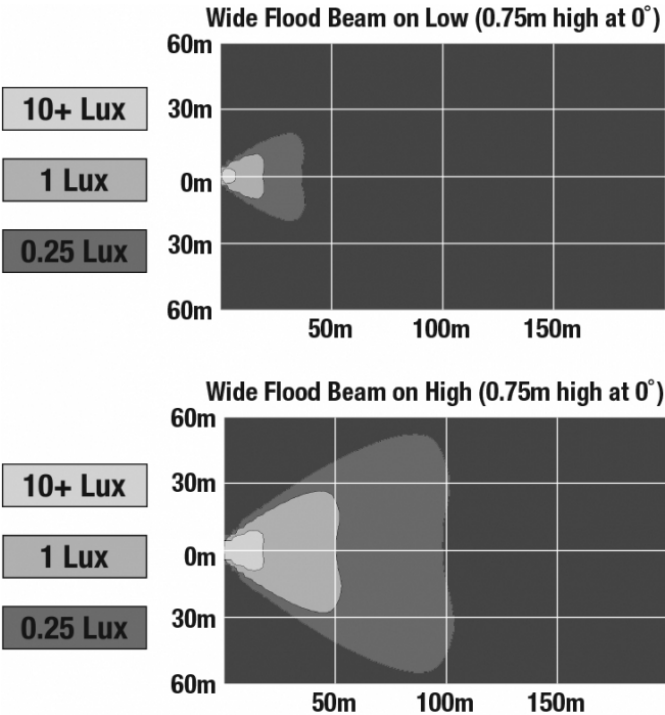

## PRODUCT INFORMATION

<b>Description</b>	12-24V LED 14" Light Bar with Wide Flood Beam
<b>Height</b>	40.00 mm / 1.57 in
<b>Width</b>	350.00 mm / 13.78 in
<b>Depth</b>	54.00 mm / 2.13 in
<b>Shape</b>	Rectangular
<b>Outer Lens Material</b>	Clear Nylon
<b>Outer Lens Color</b>	Clear
<b>Housing Material</b>	TC PA6
<b>Housing Color</b>	Black
<b>Mounting Hardware Description</b>	(x2) M6-1 x Adjustable snap brackets
<b>Connector or Wiring</b>	Bare Leads, 2.5m Jacketed Cable
<b>Product Weight</b>	1.25 lbs / 0.57 kgs
<b>Shipping Weight</b>	1.60 lbs / 0.73 kgs
<b>Additional Information</b>	Light bars come with standard C bracket for fixed aiming. Additional Bracket Kits are available for adjustable aiming.

## ELECTRICAL SPECIFICATIONS

---

<b>Input Voltage</b>	12-24V DC
<b>Operating Voltage</b>	9-33V DC
<b>Red Wire</b>	Flood Beam
<b>Brown Wire</b>	Position Light
<b>White Wire</b>	Ground
<b>Current Draw</b>	2.08A @ 12V DC (Flood Beam) 0.42A @ 12V DC (Position Light)

## PHOTOMETRIC SPECIFICATIONS

<b>Effective Lumen Output</b>	2,200 (Flood Beam)
<b>Candela Output</b>	4,500
<b>Nominal LED Color Temperature</b>	5500 K
<b>Beam Pattern(s)</b>	Forward Lighting - Flood (Wide)