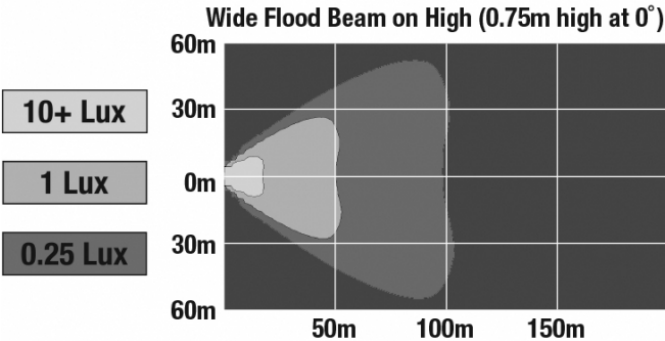

LED Light Bars - Model TS1000

PRODUCT INFORMATION

Description	12-24V LED 14" Light Bar with Wide Flood Beam
Height	40.00 mm / 1.57 in
Width	350.00 mm / 13.78 in
Depth	54.00 mm / 2.13 in
Shape	Rectangular
Outer Lens Material	Clear Nylon
Outer Lens Color	Clear
Housing Material	TC PA6
Housing Color	Black
Mounting Hardware Description	(x2) M6-1 x Adjustable snap brackets
Connector or Wiring	Bare Leads, 2.5m Jacketed Cable
Product Weight	1.25 lbs / 0.57 kgs
Additional Information	Light bars come with standard C bracket for fixed aiming. Additional Bracket Kits are available for adjustable aiming.

LED Light Bars - Model TS1000

PHOTOMETRIC SPECIFICATIONS

Effective Lumen Output	2,200 (Flood Beam)
Candela Output	4,500
Nominal LED Color Temperature	5500 K
Beam Pattern(s)	Forward Lighting - Flood (Wide)