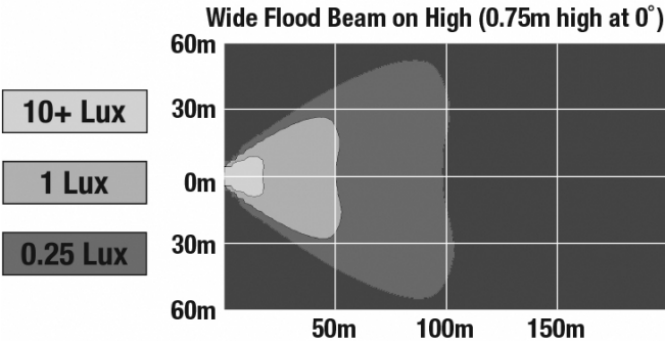

LED Light Bars - Model TS1000

PRODUCT INFORMATION

Description	12-24V LED 14" Light Bar with Wide Flood Beam
Height	40.00 mm / 1.57 in
Width	350.00 mm / 13.78 in
Depth	54.00 mm / 2.13 in
Shape	Rectangular
Outer Lens Material	Clear Nylon
Outer Lens Color	Clear
Housing Material	TC PA6
Housing Color	Black
Mounting Hardware Description	(x2) M6-1 x Adjustable snap brackets
Connector or Wiring	Bare Leads, 2.5m Jacketed Cable
Product Weight	1.25 lbs / 0.57 kgs
Shipping Weight	1.60 lbs / 0.73 kgs
Additional Information	Light bars come with standard C bracket for fixed aiming. Additional Bracket Kits are available for adjustable aiming.

LED Light Bars - Model TS1000

PHOTOMETRIC SPECIFICATIONS

Effective Lumen Output	2,200 (Flood Beam)
Candela Output	4,500
Nominal LED Color Temperature	5500 K
Beam Pattern(s)	Forward Lighting - Flood (Wide)