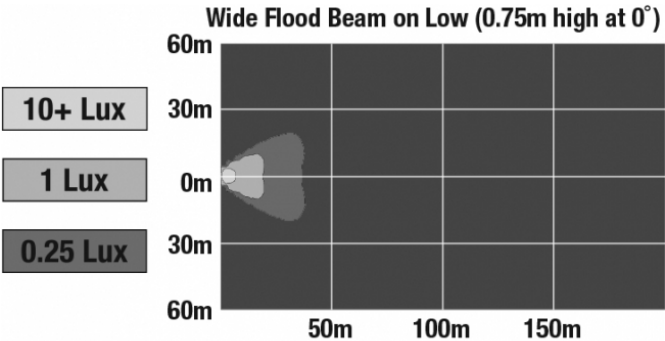

LED Light Bars - Model TS1000

PRODUCT INFORMATION

Description	12-24V LED 14" Light Bar with Wide Flood Beam
Height	40.00 mm / 1.57 in
Width	350.00 mm / 13.78 in
Depth	54.00 mm / 2.13 in
Shape	Rectangular
Outer Lens Material	Clear Nylon
Outer Lens Color	Clear
Housing Material	TC PA6
Housing Color	Black
Mounting Hardware Description	(x2) M6-1 x Adjustable snap brackets
Connector or Wiring	Bare Leads, 2.5m Jacketed Cable
Product Weight	1.25 lbs / 0.57 kgs
Additional Information	Light bars come with standard C bracket for fixed aiming. Additional Bracket Kits are available for adjustable aiming.

LED Light Bars - Model TS1000

PHOTOMETRIC SPECIFICATIONS

Effective Lumen Output	2,200 (Flood Beam)
Candela Output	4,500
Nominal LED Color Temperature	5500 K
Beam Pattern(s)	Forward Lighting - Flood (Wide)