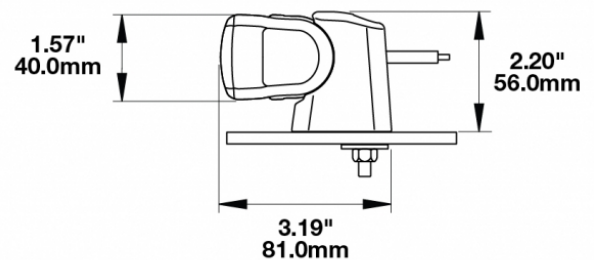

LED Light Bars - Model TS1000

PRODUCT INFORMATION

Description	12-24V LED 14" Light Bar with Wide Flood Beam
Height	40.00 mm / 1.57 in
Width	350.00 mm / 13.78 in
Depth	54.00 mm / 2.13 in
Shape	Rectangular
Outer Lens Material	Clear Nylon
Outer Lens Color	Clear
Housing Material	TC PA6
Housing Color	Black
Mounting Hardware Description	(x2) M6-1 x Adjustable snap brackets
Connector or Wiring	Bare Leads, 2.5m Jacketed Cable
Product Weight	1.25 lbs / 0.57 kgs
Additional Information	Light bars come with standard C bracket for fixed aiming. Additional Bracket Kits are available for adjustable aiming.

PRODUCT DIMENSIONS

Print date: 2017-06-26

© 2017 J.W. Speaker Corporation • Germantown, WI U.S.A.
www.jwspeaker.com • speaker@jwspeaker.com • 262.251.6660

J.W. SPEAKER
Engineered. Lighting. Solutions.