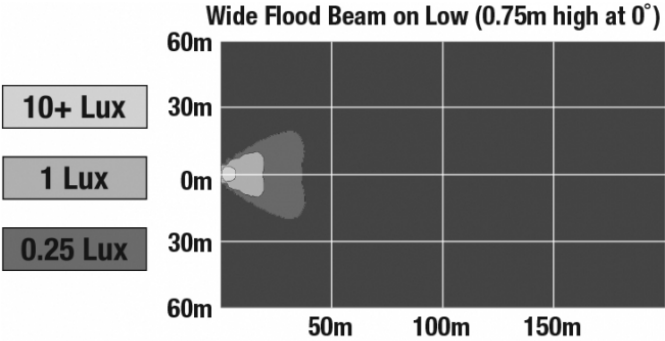

LED Light Bars - Model TS1000

PRODUCT INFORMATION

Description	12-24V LED 14" Light Bar with Wide Flood Beam
Height	40.00 mm / 1.57 in
Width	350.00 mm / 13.78 in
Depth	54.00 mm / 2.13 in
Shape	Rectangular
Outer Lens Material	Clear Nylon
Outer Lens Color	Clear
Housing Material	TC PA6
Housing Color	Black
Mounting Hardware Description	(x2) M6-1 x Adjustable snap brackets
Connector or Wiring	Bare Leads, 2.5m Jacketed Cable
Product Weight	1.25 lbs / 0.57 kgs
Shipping Weight	1.60 lbs / 0.73 kgs
Additional Information	Light bars come with standard C bracket for fixed aiming. Additional Bracket Kits are available for adjustable aiming.

LED Light Bars - Model TS1000

PHOTOMETRIC SPECIFICATIONS

Effective Lumen Output	2,200 (Flood Beam)
Candela Output	4,500
Nominal LED Color Temperature	5500 K
Beam Pattern(s)	Forward Lighting - Flood (Wide)