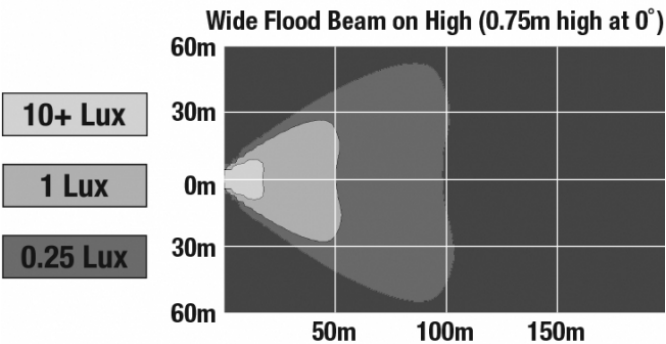

LED Light Bars - Model TS1000

PRODUCT INFORMATION

Description	12-24V LED 14" Light Bar with Wide Flood Beam
Height	40.00 mm / 1.57 in
Width	350.00 mm / 13.78 in
Depth	54.00 mm / 2.13 in
Shape	Rectangular
Outer Lens Material	Clear Nylon
Outer Lens Color	Clear
Housing Material	TC PA6
Housing Color	Black
Mounting Hardware Description	(x2) M6-1 x Adjustable snap brackets
Connector or Wiring	Bare Leads, 2.5m Jacketed Cable
Product Weight	1.25 lbs / 0.57 kgs
Shipping Weight	1.60 lbs / 0.73 kgs
Additional Information	Light bars come with standard C bracket for fixed aiming. Additional Bracket Kits are available for adjustable aiming.

LED Light Bars - Model TS1000

PHOTOMETRIC SPECIFICATIONS

Effective Lumen Output	2,200 (Flood Beam)
Candela Output	4,500
Nominal LED Color Temperature	5500 K
Beam Pattern(s)	Forward Lighting - Flood (Wide)