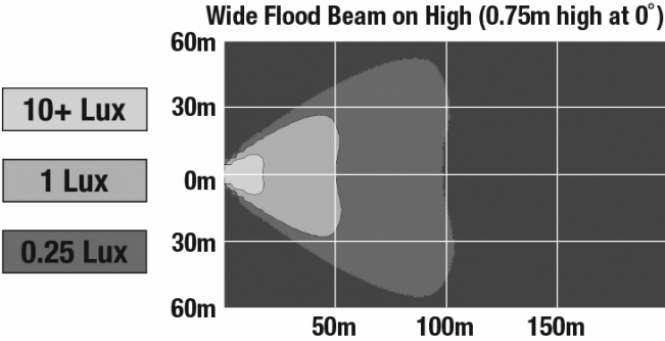

LED Light Bars - Model TS1000

PRODUCT INFORMATION

Description	12-24V LED 14" Light Bar with Wide Flood Beam
Height	40.00 mm / 1.57 in
Width	350.00 mm / 13.78 in
Depth	54.00 mm / 2.13 in
Shape	Rectangular
Outer Lens Material	Clear Nylon
Outer Lens Color	Clear
Housing Material	TC PA6
Housing Color	Black
Mounting Hardware Description	(x2) M6-1 x Adjustable snap brackets
Connector or Wiring	Bare Leads, 2.5m Jacketed Cable
Product Weight	1.25 lbs / 0.57 kgs
Shipping Weight	1.60 lbs / 0.73 kgs
Additional Information	Light bars come with standard C bracket for fixed aiming. Additional Bracket Kits are available for adjustable aiming.

LED Light Bars - Model TS1000

PHOTOMETRIC SPECIFICATIONS

Effective Lumen Output	2,200 (Flood Beam)
Candela Output	4,500
Nominal LED Color Temperature	5500 K
Beam Pattern(s)	Forward Lighting - Flood (Wide)