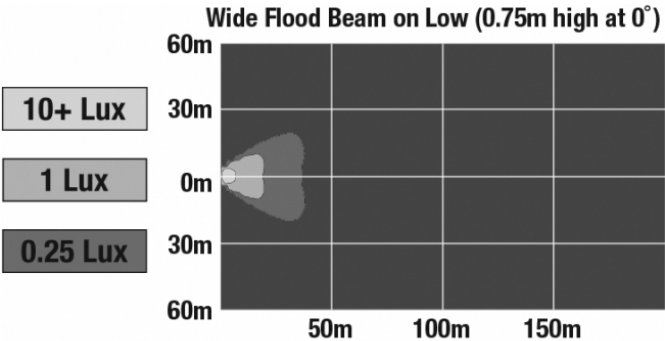

LED Light Bars - Model TS1000

PRODUCT INFORMATION

Description	12-24V LED 14" Light Bar with Wide Flood Beam
Height	40.00 mm / 1.57 in
Width	350.00 mm / 13.78 in
Depth	54.00 mm / 2.13 in
Shape	Rectangular
Outer Lens Material	Clear Nylon
Outer Lens Color	Clear
Housing Material	TC PA6
Housing Color	Black
Mounting Hardware Description	(x2) M6-1 x Adjustable snap brackets
Connector or Wiring	Bare Leads, 2.5m Jacketed Cable
Product Weight	1.25 lbs / 0.57 kgs
Shipping Weight	1.60 lbs / 0.73 kgs
Additional Information	Light bars come with standard C bracket for fixed aiming. Additional Bracket Kits are available for adjustable aiming.

LED Light Bars - Model TS1000

PHOTOMETRIC SPECIFICATIONS

Effective Lumen Output	2,200 (Flood Beam)
Candela Output	4,500
Nominal LED Color Temperature	5500 K
Beam Pattern(s)	Forward Lighting - Flood (Wide)