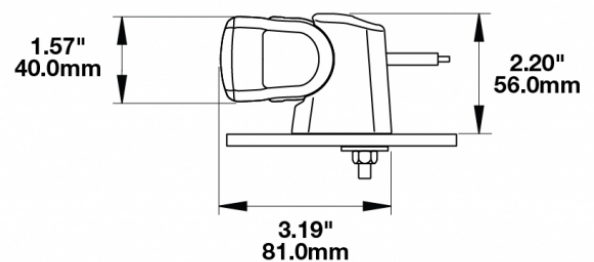

LED Light Bars - Model TS1000

PRODUCT INFORMATION

Description	12-24V LED 14" Light Bar with Wide Flood Beam
Height	40.00 mm / 1.57 in
Width	350.00 mm / 13.78 in
Depth	54.00 mm / 2.13 in
Shape	Rectangular
Outer Lens Material	Clear Nylon
Outer Lens Color	Clear
Housing Material	TC PA6
Housing Color	Black
Mounting Hardware Description	(x2) M6-1 x Adjustable snap brackets
Connector or Wiring	Bare Leads, 2.5m Jacketed Cable
Product Weight	1.25 lbs / 0.57 kgs
Shipping Weight	1.60 lbs / 0.73 kgs
Additional Information	Light bars come with standard C bracket for fixed aiming. Additional Bracket Kits are available for adjustable aiming.

PRODUCT DIMENSIONS

Print date: 2018-08-17

© 2018 J.W. Speaker Corporation • Germantown, WI U.S.A.
www.jwspeaker.com • speaker@jwspeaker.com • 262.251.6660

J.W. SPEAKER
Engineered. Lighting. Solutions.