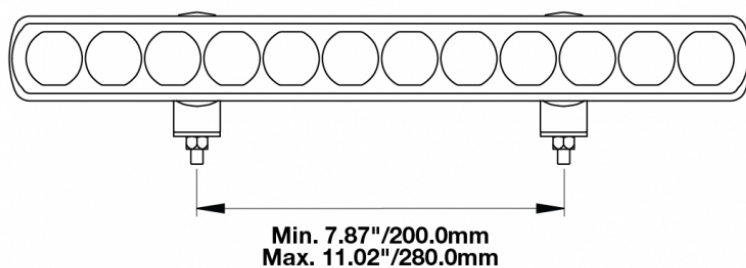

LED Light Bars - Model TS1000

PRODUCT INFORMATION

Description	12-24V LED 14" Light Bar with Wide Flood Beam
Height	40.00 mm / 1.57 in
Width	350.00 mm / 13.78 in
Depth	54.00 mm / 2.13 in
Shape	Rectangular
Outer Lens Material	Clear Nylon
Outer Lens Color	Clear
Housing Material	TC PA6
Housing Color	Black
Mounting Hardware Description	(x2) M6-1 x Adjustable snap brackets
Connector or Wiring	Bare Leads, 2.5m Jacketed Cable
Product Weight	1.25 lbs / 0.57 kgs
Additional Information	Light bars come with standard C bracket for fixed aiming. Additional Bracket Kits are available for adjustable aiming.

PRODUCT DIMENSIONS

Print date: 2017-06-26

© 2017 J.W. Speaker Corporation • Germantown, WI U.S.A.
www.jwspeaker.com • speaker@jwspeaker.com • 262.251.6660

J.W. SPEAKER
Engineered. Lighting. Solutions.