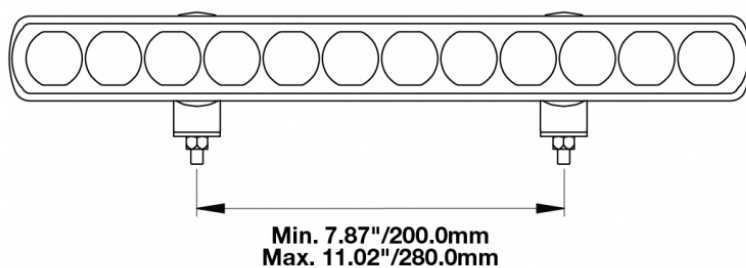

## PRODUCT INFORMATION

<b>Description</b>	12-24V LED 14" Light Bar with Wide Flood Beam
<b>Height</b>	40.00 mm / 1.57 in
<b>Width</b>	350.00 mm / 13.78 in
<b>Depth</b>	54.00 mm / 2.13 in
<b>Shape</b>	Rectangular
<b>Outer Lens Material</b>	Clear Nylon
<b>Outer Lens Color</b>	Clear
<b>Housing Material</b>	TC PA6
<b>Housing Color</b>	Black
<b>Mounting Hardware Description</b>	(x2) M6-1 x Adjustable snap brackets
<b>Connector or Wiring</b>	Bare Leads, 2.5m Jacketed Cable
<b>Product Weight</b>	1.25 lbs / 0.57 kgs
<b>Shipping Weight</b>	1.60 lbs / 0.73 kgs
<b>Additional Information</b>	Light bars come with standard C bracket for fixed aiming. Additional Bracket Kits are available for adjustable aiming.

## ELECTRICAL SPECIFICATIONS

---

<b>Input Voltage</b>	12-24V DC
<b>Operating Voltage</b>	9-33V DC
<b>Red Wire</b>	Flood Beam
<b>Brown Wire</b>	Position Light
<b>White Wire</b>	Ground
<b>Current Draw</b>	2.08A @ 12V DC (Flood Beam) 0.42A @ 12V DC (Position Light)