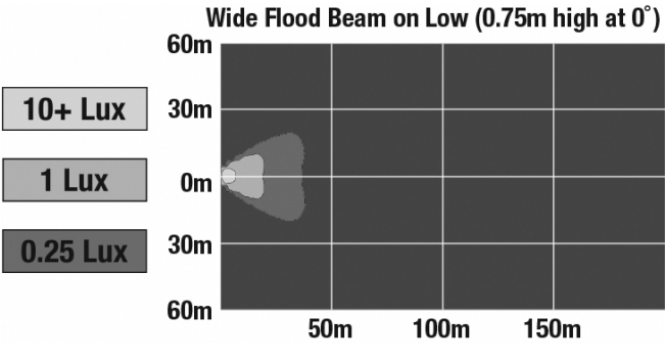

LED Light Bars - Model TS1000

PRODUCT INFORMATION

Description	12-24V LED 14" Light Bar with Wide Flood Beam
Height	40.00 mm / 1.57 in
Width	350.00 mm / 13.78 in
Depth	54.00 mm / 2.13 in
Shape	Rectangular
Outer Lens Material	Clear Nylon
Outer Lens Color	Clear
Housing Material	TC PA6
Housing Color	Black
Mounting Hardware Description	(x2) M6-1 x Adjustable snap brackets
Connector or Wiring	Bare Leads, 2.5m Jacketed Cable
Product Weight	1.25 lbs / 0.57 kgs
Shipping Weight	1.60 lbs / 0.73 kgs
Additional Information	Light bars come with standard C bracket for fixed aiming. Additional Bracket Kits are available for adjustable aiming.

LED Light Bars - Model TS1000

PHOTOMETRIC SPECIFICATIONS

Effective Lumen Output	2,200 (Flood Beam)
Candela Output	4,500
Nominal LED Color Temperature	5500 K
Beam Pattern(s)	Forward Lighting - Flood (Wide)