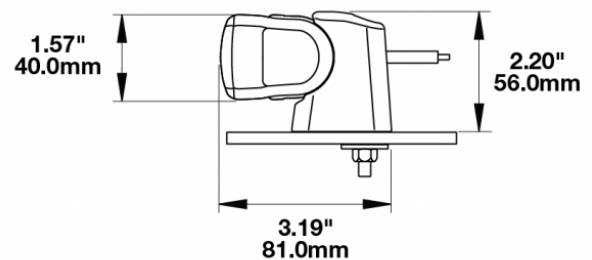

PRODUCT DIMENSIONS

Print date: 2017-08-23

© 2017 J.W. Speaker Corporation • Germantown, WI U.S.A.
www.jwspeaker.com • speaker@jwspeaker.com • 262.251.6660

J.W. SPEAKER
Engineered. Lighting. Solutions.