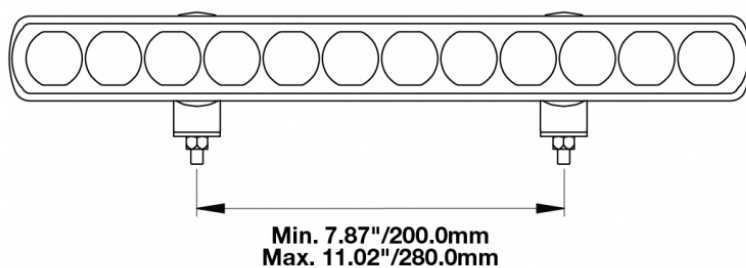

PRODUCT DIMENSIONS

Print date: 2018-01-16

© 2018 J.W. Speaker Corporation • Germantown, WI U.S.A.
www.jwspeaker.com • speaker@jwspeaker.com • 262.251.6660

J.W. SPEAKER
Engineered. Lighting. Solutions.