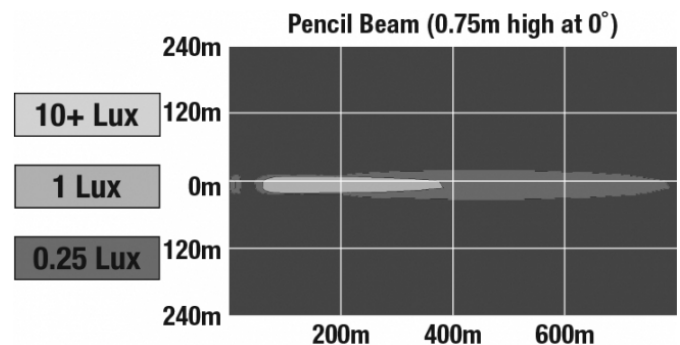

LED Light Bars - Model TS1000

PRODUCT INFORMATION

| | |
|--------------------------------------|--|
| Description | 12-24V LED 14" Light Bar with Pencil Beam |
| Height | 40.00 mm / 1.57 in |
| Width | 350.00 mm / 13.78 in |
| Depth | 54.00 mm / 2.13 in |
| Shape | Rectangular |
| Outer Lens Material | Polycarbonate |
| Outer Lens Color | Clear |
| Housing Material | TC PA6 |
| Housing Color | Black |
| Mounting Hardware Description | (x2) M6-1 x Adjustable snap brackets |
| Connector or Wiring | Bare Leads, 2.5m Jacketed Cable |
| Product Weight | 1.25 lbs / 0.57 kgs |
| Shipping Weight | 1.60 lbs / 0.73 kgs |
| Additional Information | Light bars come with standard C bracket for fixed aiming. Additional Bracket Kits are available for adjustable aiming. |

REGULATORY STANDARDS COMPLIANCE

ECE Reg 10

IEC IP67

Tested to ECE Reg. 10
(Radiated Emissions only)

ECE Reg 112

IEC IP69K

PHOTOMETRIC SPECIFICATIONS

| | |
|--------------------------------------|------------------------------------|
| Effective Lumen Output | 1,500 |
| Candela Output | 145,000 |
| Nominal LED Color Temperature | 5500 K |
| Beam Pattern(s) | Forward Lighting - High Beam (ECE) |