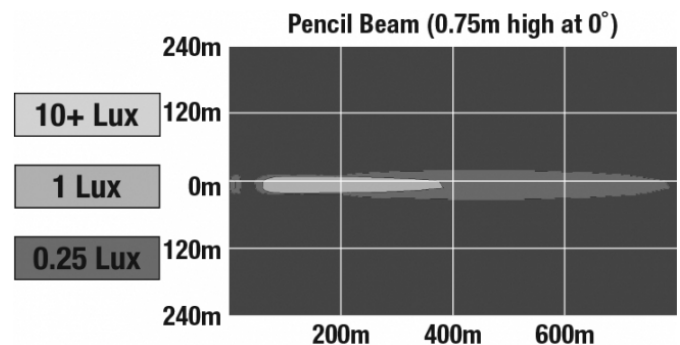

LED Light Bars - Model TS1000

PRODUCT INFORMATION

Description	12-24V LED 14" Light Bar with Pencil Beam
Height	40.00 mm / 1.57 in
Width	350.00 mm / 13.78 in
Depth	54.00 mm / 2.13 in
Shape	Rectangular
Outer Lens Material	Polycarbonate
Outer Lens Color	Clear
Housing Material	TC PA6
Housing Color	Black
Mounting Hardware Description	(x2) M6-1 x Adjustable snap brackets
Connector or Wiring	Bare Leads, 2.5m Jacketed Cable
Product Weight	1.25 lbs / 0.57 kgs
Shipping Weight	1.60 lbs / 0.73 kgs
Additional Information	Light bars come with standard C bracket for fixed aiming. Additional Bracket Kits are available for adjustable aiming.

ECE Reg 112

IEC IP69K

PHOTOMETRIC SPECIFICATIONS

Effective Lumen Output	1,500
Candela Output	145,000
Nominal LED Color Temperature	5500 K
Beam Pattern(s)	Forward Lighting - High Beam (ECE)

Print date: 2018-01-16