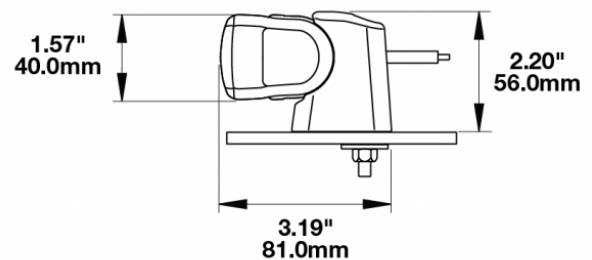

LED Light Bars - Model TS1000

PRODUCT INFORMATION

Description	12-24V LED 14" Light Bar with Pencil Beam
Height	40.00 mm / 1.57 in
Width	350.00 mm / 13.78 in
Depth	54.00 mm / 2.13 in
Shape	Rectangular
Outer Lens Material	Polycarbonate
Outer Lens Color	Clear
Housing Material	TC PA6
Housing Color	Black
Mounting Hardware Description	(x2) M6-1 x Adjustable snap brackets
Connector or Wiring	Bare Leads, 2.5m Jacketed Cable
Product Weight	1.25 lbs / 0.57 kgs
Shipping Weight	1.60 lbs / 0.73 kgs
Additional Information	Light bars come with standard C bracket for fixed aiming. Additional Bracket Kits are available for adjustable aiming.

ELECTRICAL SPECIFICATIONS

Input Voltage	12-24V DC
Operating Voltage	9-33V DC
Red Wire	Pencil Beam
Black Wire	Ground
Current Draw	2.08A @ 12V DC

REGULATORY STANDARDS COMPLIANCE

ECE Reg 10

IEC IP67

Tested to ECE Reg. 10
(Radiated Emissions only)

ECE Reg 112

IEC IP69K

PHOTOMETRIC SPECIFICATIONS

Effective Lumen Output	1,500
Candela Output	145,000
Nominal LED Color Temperature	5500 K
Beam Pattern(s)	Forward Lighting - High Beam (ECE)

Print date: 2017-10-24