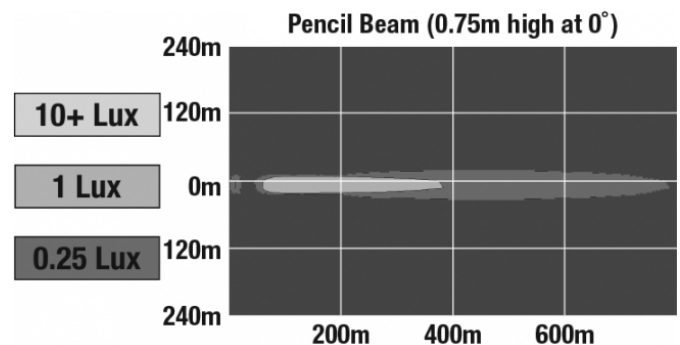

LED Light Bars - Model TS1000

PRODUCT INFORMATION

Description	12-24V LED 14" Light Bar with Pencil Beam
Height	40.00 mm / 1.57 in
Width	350.00 mm / 13.78 in
Depth	54.00 mm / 2.13 in
Shape	Rectangular
Outer Lens Material	Polycarbonate
Outer Lens Color	Clear
Housing Material	TC PA6
Housing Color	Black
Mounting Hardware Description	(x2) M6-1 x Adjustable snap brackets
Connector or Wiring	Bare Leads, 2.5m Jacketed Cable
Product Weight	1.25 lbs / 0.57 kgs
Shipping Weight	1.60 lbs / 0.73 kgs
Additional Information	Light bars come with standard C bracket for fixed aiming. Additional Bracket Kits are available for adjustable aiming.

ECE Reg 112

IEC IP69K

PHOTOMETRIC SPECIFICATIONS

Effective Lumen Output	1,500
Candela Output	145,000
Nominal LED Color Temperature	5500 K
Beam Pattern(s)	Forward Lighting - High Beam (ECE)

Print date: 2017-10-24