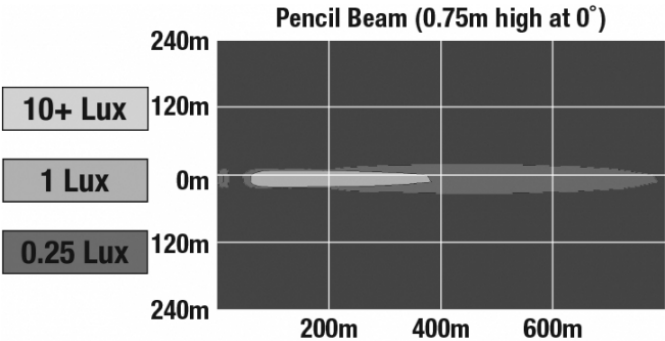

LED Light Bars - Model TS1000

PRODUCT INFORMATION

| | |
|--------------------------------------|--|
| Description | 12-24V LED 14" Light Bar with Pencil Beam |
| Height | 40.00 mm / 1.57 in |
| Width | 350.00 mm / 13.78 in |
| Depth | 54.00 mm / 2.13 in |
| Shape | Rectangular |
| Outer Lens Material | Polycarbonate |
| Outer Lens Color | Clear |
| Housing Material | TC PA6 |
| Housing Color | Black |
| Mounting Hardware Description | (x2) M6-1 x Adjustable snap brackets |
| Connector or Wiring | Bare Leads, 2.5m Jacketed Cable |
| Product Weight | 1.25 lbs / 0.57 kgs |
| Shipping Weight | 1.60 lbs / 0.73 kgs |
| Additional Information | Light bars come with standard C bracket for fixed aiming. Additional Bracket Kits are available for adjustable aiming. |

REGULATORY STANDARDS COMPLIANCE

| | |
|--|-------------|
| ECE Reg 10 | ECE Reg 112 |
| IEC IP67 | IEC IP69K |
| Tested to ECE Reg. 10 (Radiated Emissions only) | |

PHOTOMETRIC SPECIFICATIONS

| | |
|--------------------------------------|------------------------------------|
| Effective Lumen Output | 1,500 |
| Candela Output | 145,000 |
| Nominal LED Color Temperature | 5500 K |
| Beam Pattern(s) | Forward Lighting - High Beam (ECE) |