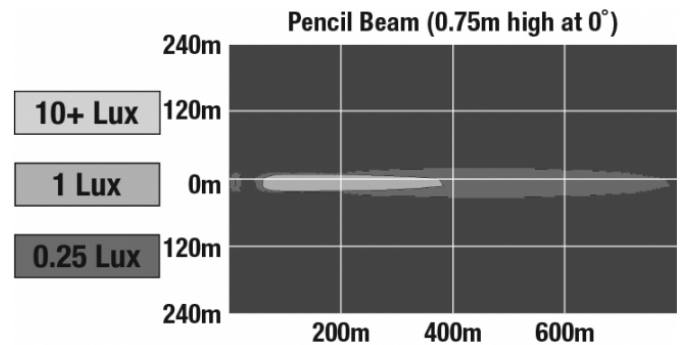

LED Light Bars - Model TS1000

PRODUCT INFORMATION

Description	12-24V LED 14" Light Bar with Pencil Beam
Height	40.00 mm / 1.57 in
Width	350.00 mm / 13.78 in
Depth	54.00 mm / 2.13 in
Shape	Rectangular
Outer Lens Material	Polycarbonate
Outer Lens Color	Clear
Housing Material	TC PA6
Housing Color	Black
Mounting Hardware Description	(x2) M6-1 x Adjustable snap brackets
Connector or Wiring	Bare Leads, 2.5m Jacketed Cable
Product Weight	1.25 lbs / 0.57 kgs
Additional Information	Light bars come with standard C bracket for fixed aiming. Additional Bracket Kits are available for adjustable aiming.

ECE Reg 112

IEC IP69K

PHOTOMETRIC SPECIFICATIONS

Effective Lumen Output	1,500
Candela Output	145,000
Nominal LED Color Temperature	5500 K
Beam Pattern(s)	Forward Lighting - High Beam (ECE)

Print date: 2017-06-25