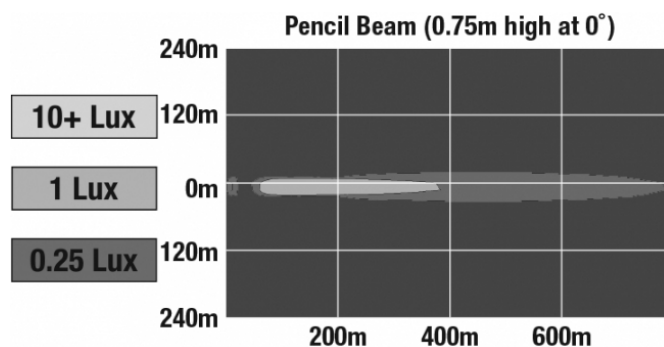

## PHOTOMETRIC SPECIFICATIONS

|                                      |                                    |
|--------------------------------------|------------------------------------|
| <b>Effective Lumen Output</b>        | 1,500                              |
| <b>Candela Output</b>                | 145,000                            |
| <b>Nominal LED Color Temperature</b> | 5500 K                             |
| <b>Beam Pattern(s)</b>               | Forward Lighting - High Beam (ECE) |