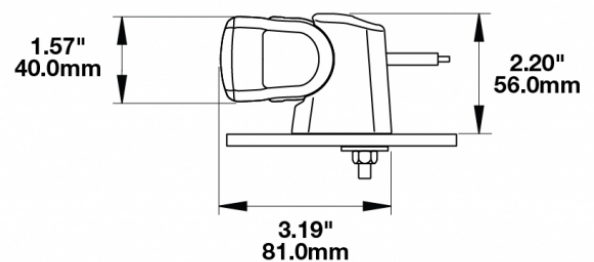

PRODUCT DIMENSIONS

Print date: 2018-05-27

© 2018 J.W. Speaker Corporation • Germantown, WI U.S.A.
www.jwspeaker.com • speaker@jwspeaker.com • 262.251.6660

J.W. SPEAKER
Engineered. Lighting. Solutions.