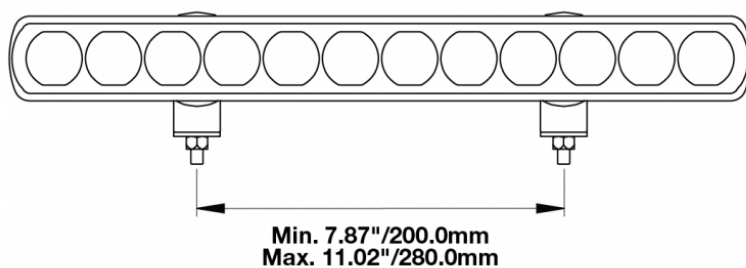

LED Light Bars - Model TS1000

PRODUCT INFORMATION

Description	12-24V LED 14" Light Bar with Pencil Beam
Height	40.00 mm / 1.57 in
Width	350.00 mm / 13.78 in
Depth	54.00 mm / 2.13 in
Shape	Rectangular
Outer Lens Material	Polycarbonate
Outer Lens Color	Clear
Housing Material	TC PA6
Housing Color	Black
Mounting Hardware Description	(x2) M6-1 x Adjustable snap brackets
Connector or Wiring	Bare Leads, 2.5m Jacketed Cable
Product Weight	1.25 lbs / 0.57 kgs
Shipping Weight	1.60 lbs / 0.73 kgs
Additional Information	Light bars come with standard C bracket for fixed aiming. Additional Bracket Kits are available for adjustable aiming.

ELECTRICAL SPECIFICATIONS

Input Voltage	12-24V DC
Operating Voltage	9-33V DC
Red Wire	Pencil Beam
Black Wire	Ground
Current Draw	2.08A @ 12V DC

REGULATORY STANDARDS COMPLIANCE

ECE Reg 10

IEC IP67

Tested to ECE Reg. 10
(Radiated Emissions only)

ECE Reg 112

IEC IP69K

PHOTOMETRIC SPECIFICATIONS

Effective Lumen Output	1,500
Candela Output	145,000
Nominal LED Color Temperature	5500 K
Beam Pattern(s)	Forward Lighting - High Beam (ECE)

Print date: 2017-10-24