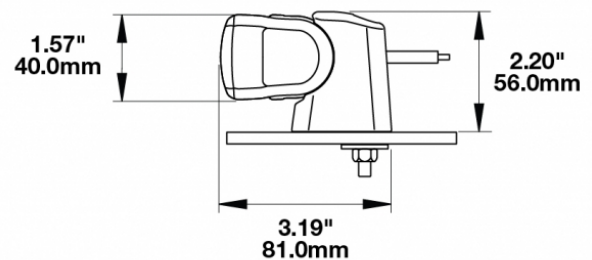

PRODUCT DIMENSIONS

Print date: 2018-01-16

© 2018 J.W. Speaker Corporation • Germantown, WI U.S.A.
www.jwspeaker.com • speaker@jwspeaker.com • 262.251.6660

J.W. SPEAKER
Engineered. Lighting. Solutions.