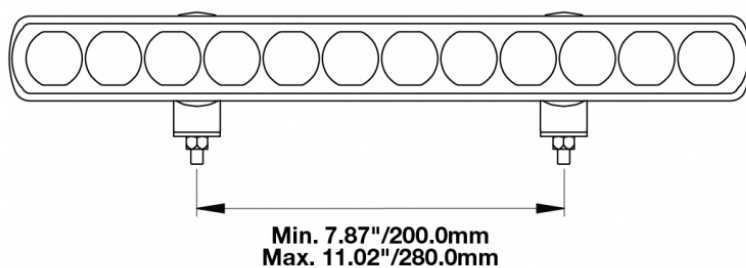

PRODUCT DIMENSIONS

Print date: 2017-06-29

© 2017 J.W. Speaker Corporation • Germantown, WI U.S.A.
www.jwspeaker.com • speaker@jwspeaker.com • 262.251.6660

J.W. SPEAKER
Engineered. Lighting. Solutions.