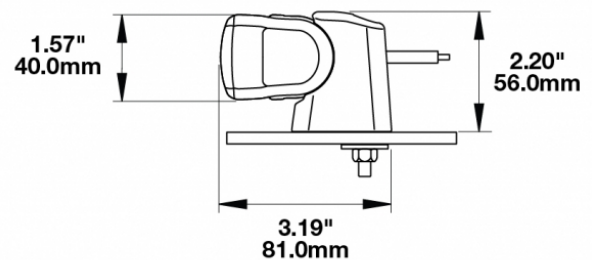

## PRODUCT INFORMATION

<b>Description</b>	12-24V LED 14" Light Bar with High Beam
<b>Height</b>	40.00 mm / 1.57 in
<b>Width</b>	350.00 mm / 13.78 in
<b>Depth</b>	54.00 mm / 2.13 in
<b>Shape</b>	Rectangular
<b>Outer Lens Material</b>	Polycarbonate
<b>Outer Lens Color</b>	Clear
<b>Housing Material</b>	TC PA6
<b>Housing Color</b>	Black
<b>Mounting Hardware Description</b>	(x2) M6-1 x Adjustable snap brackets
<b>Connector or Wiring</b>	Bare Leads, 2.5m Jacketed Cable
<b>Product Weight</b>	0.00 lbs / 0 kgs
<b>Shipping Weight</b>	1.60 lbs / 0.73 kgs
<b>Additional Information</b>	Light bars come with standard C bracket for fixed aiming. Additional Bracket Kits are available for adjustable aiming.