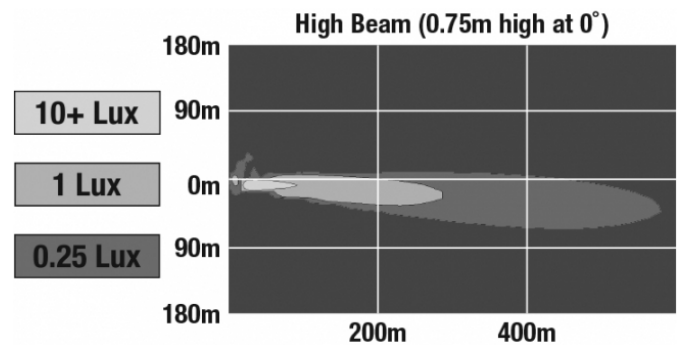

LED Light Bars - Model TS1000

PRODUCT INFORMATION

Description	12-24V LED 14" Light Bar with High Beam
Height	40.00 mm / 1.57 in
Width	350.00 mm / 13.78 in
Depth	54.00 mm / 2.13 in
Shape	Rectangular
Outer Lens Material	Polycarbonate
Outer Lens Color	Clear
Housing Material	TC PA6
Housing Color	Black
Mounting Hardware Description	(x2) M6-1 x Adjustable snap brackets
Connector or Wiring	Bare Leads, 2.5m Jacketed Cable
Product Weight	1.25 lbs / 0.57 kgs
Shipping Weight	1.60 lbs / 0.73 kgs
Additional Information	Light bars come with standard C bracket for fixed aiming. Additional Bracket Kits are available for adjustable aiming.

ECE Reg 112

IEC IP69K

PHOTOMETRIC SPECIFICATIONS

Effective Lumen Output	1,500
Candela Output	96,000
Nominal LED Color Temperature	5500 K
Beam Pattern(s)	Forward Lighting - High Beam (ECE)

Print date: 2018-01-16