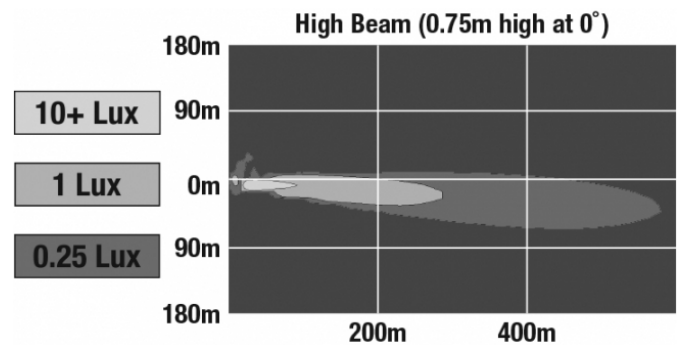

LED Light Bars - Model TS1000

PRODUCT INFORMATION

Description	12-24V LED 14" Light Bar with High Beam
Height	40.00 mm / 1.57 in
Width	350.00 mm / 13.78 in
Depth	54.00 mm / 2.13 in
Shape	Rectangular
Outer Lens Material	Polycarbonate
Outer Lens Color	Clear
Housing Material	TC PA6
Housing Color	Black
Mounting Hardware Description	(x2) M6-1 x Adjustable snap brackets
Connector or Wiring	Bare Leads, 2.5m Jacketed Cable
Product Weight	1.25 lbs / 0.57 kgs
Shipping Weight	1.60 lbs / 0.73 kgs
Additional Information	Light bars come with standard C bracket for fixed aiming. Additional Bracket Kits are available for adjustable aiming.

ECE Reg 112

IEC IP69K

PHOTOMETRIC SPECIFICATIONS

Effective Lumen Output	1,500
Candela Output	96,000
Nominal LED Color Temperature	5500 K
Beam Pattern(s)	Forward Lighting - High Beam (ECE)

Print date: 2017-08-23