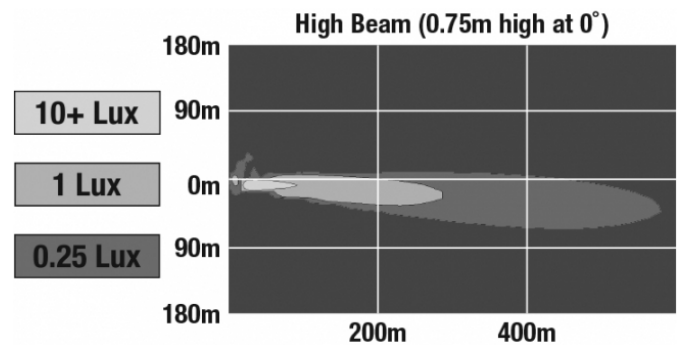

LED Light Bars - Model TS1000

PRODUCT INFORMATION

Description	12-24V LED 14" Light Bar with High Beam
Height	40.00 mm / 1.57 in
Width	350.00 mm / 13.78 in
Depth	54.00 mm / 2.13 in
Shape	Rectangular
Outer Lens Material	Polycarbonate
Outer Lens Color	Clear
Housing Material	TC PA6
Housing Color	Black
Mounting Hardware Description	(x2) M6-1 x Adjustable snap brackets
Connector or Wiring	Bare Leads, 2.5m Jacketed Cable
Product Weight	1.25 lbs / 0.57 kgs
Shipping Weight	1.60 lbs / 0.73 kgs
Additional Information	Light bars come with standard C bracket for fixed aiming. Additional Bracket Kits are available for adjustable aiming.

ECE Reg 112

IEC IP69K

PHOTOMETRIC SPECIFICATIONS

Effective Lumen Output	1,500
Candela Output	96,000
Nominal LED Color Temperature	5500 K
Beam Pattern(s)	Forward Lighting - High Beam (ECE)

Print date: 2017-10-24