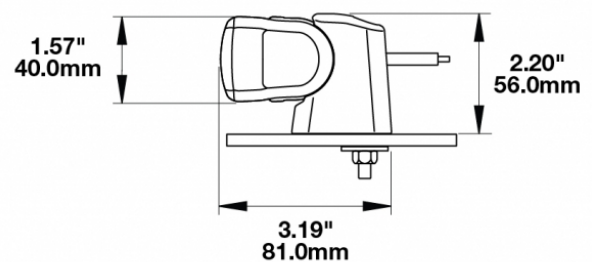

PRODUCT DIMENSIONS

Print date: 2017-06-29

© 2017 J.W. Speaker Corporation • Germantown, WI U.S.A.
www.jwspeaker.com • speaker@jwspeaker.com • 262.251.6660

J.W. SPEAKER
Engineered. Lighting. Solutions.