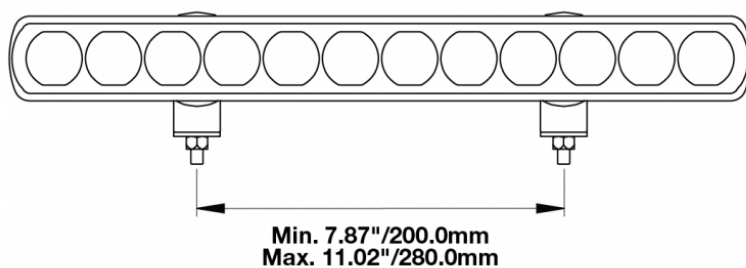

PRODUCT DIMENSIONS

Print date: 2018-03-21

© 2018 J.W. Speaker Corporation • Germantown, WI U.S.A.
www.jwspeaker.com • speaker@jwspeaker.com • 262.251.6660

J.W. SPEAKER
Engineered. Lighting. Solutions.