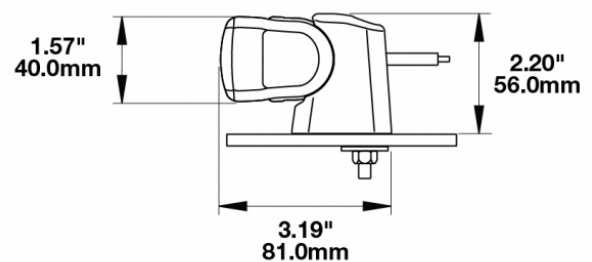

PRODUCT DIMENSIONS

Print date: 2018-01-16

© 2018 J.W. Speaker Corporation • Germantown, WI U.S.A.
www.jwspeaker.com • speaker@jwspeaker.com • 262.251.6660

J.W. SPEAKER
Engineered. Lighting. Solutions.