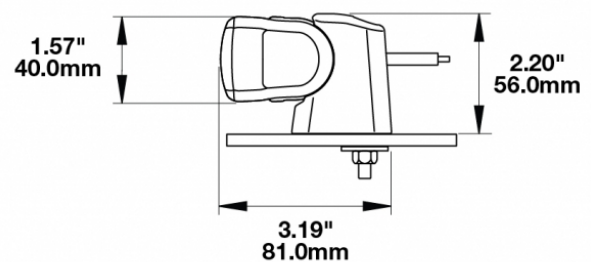

PRODUCT DIMENSIONS

Print date: 2018-05-27

© 2018 J.W. Speaker Corporation • Germantown, WI U.S.A.
www.jwspeaker.com • speaker@jwspeaker.com • 262.251.6660

J.W. SPEAKER
Engineered. Lighting. Solutions.