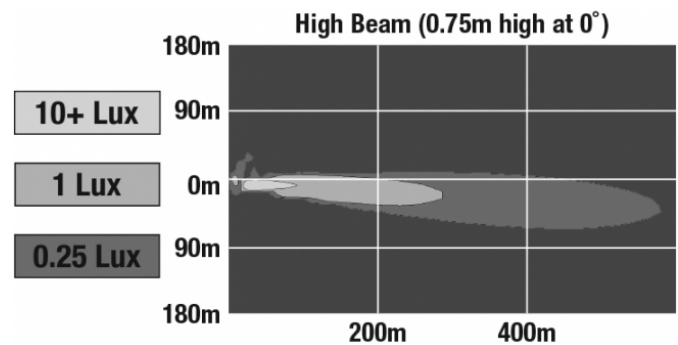

LED Light Bars - Model TS1000

PRODUCT INFORMATION

Description	12-24V LED 14" Light Bar with High Beam
Height	40.00 mm / 1.57 in
Width	350.00 mm / 13.78 in
Depth	54.00 mm / 2.13 in
Shape	Rectangular
Outer Lens Material	Polycarbonate
Outer Lens Color	Clear
Housing Material	TC PA6
Housing Color	Black
Mounting Hardware Description	(x2) M6-1 x Adjustable snap brackets
Connector or Wiring	Bare Leads, 2.5m Jacketed Cable
Product Weight	1.25 lbs / 0.57 kgs
Shipping Weight	1.60 lbs / 0.73 kgs
Additional Information	Light bars come with standard C bracket for fixed aiming. Additional Bracket Kits are available for adjustable aiming.

IEC IP69K

Tested to ECE Reg. 10
(Radiated Emissions only)

PHOTOMETRIC SPECIFICATIONS

Effective Lumen Output	1,500
Candela Output	96,000
Nominal LED Color Temperature	5500 K
Beam Pattern(s)	Forward Lighting - High Beam (ECE)