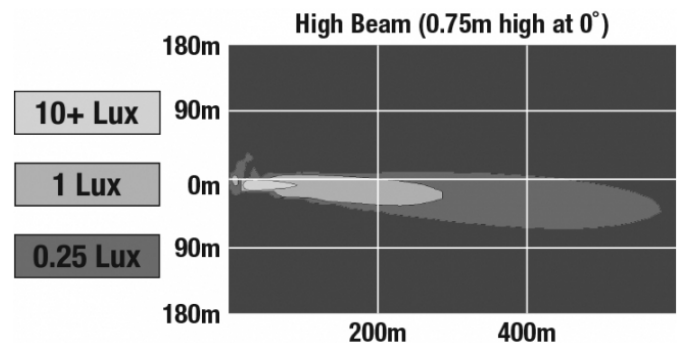

LED Light Bars - Model TS1000

PRODUCT INFORMATION

Description	12-24V LED 14" Light Bar with High Beam
Height	40.00 mm / 1.57 in
Width	350.00 mm / 13.78 in
Depth	54.00 mm / 2.13 in
Shape	Rectangular
Outer Lens Material	Polycarbonate
Outer Lens Color	Clear
Housing Material	TC PA6
Housing Color	Black
Mounting Hardware Description	(x2) M6-1 x Adjustable snap brackets
Connector or Wiring	Bare Leads, 2.5m Jacketed Cable
Product Weight	1.25 lbs / 0.57 kgs
Additional Information	Light bars come with standard C bracket for fixed aiming. Additional Bracket Kits are available for adjustable aiming.

ECE Reg 112

IEC IP69K

PHOTOMETRIC SPECIFICATIONS

Effective Lumen Output	1,500
Candela Output	96,000
Nominal LED Color Temperature	5500 K
Beam Pattern(s)	Forward Lighting - High Beam (ECE)

Print date: 2017-06-29