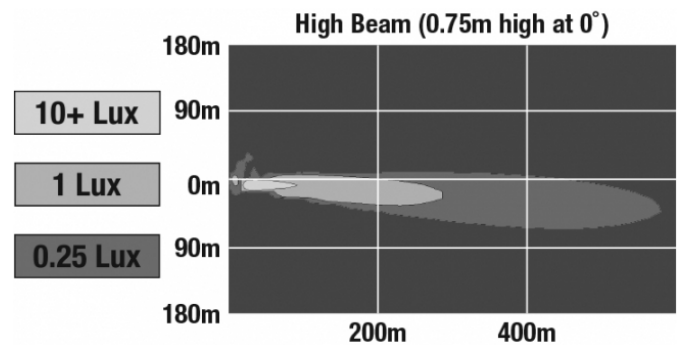

LED Light Bars - Model TS1000

ELECTRICAL SPECIFICATIONS

Input Voltage	12-24V DC
Operating Voltage	9-33V DC
Red Wire	High Beam
Black Wire	Ground
Current Draw	2.08A @ 12V DC

REGULATORY STANDARDS COMPLIANCE

ECE Reg 10

IEC IP67

Tested to ECE Reg. 10
(Radiated Emissions only)

ECE Reg 112

IEC IP69K

PHOTOMETRIC SPECIFICATIONS

Effective Lumen Output	1,500
Candela Output	96,000
Nominal LED Color Temperature	5500 K
Beam Pattern(s)	Forward Lighting - High Beam (ECE)

Print date: 2018-01-16

© 2018 J.W. Speaker Corporation • Germantown, WI U.S.A.
www.jwspeaker.com • speaker@jwspeaker.com • 262.251.6660