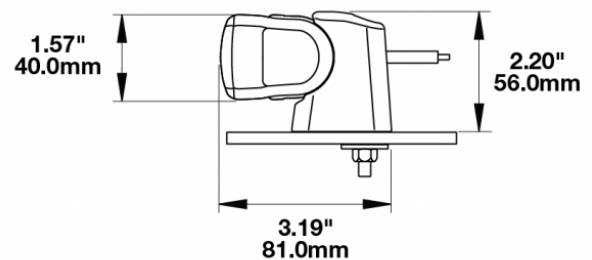

PRODUCT DIMENSIONS

Print date: 2018-03-21

© 2018 J.W. Speaker Corporation • Germantown, WI U.S.A.
www.jwspeaker.com • speaker@jwspeaker.com • 262.251.6660

J.W. SPEAKER
Engineered. Lighting. Solutions.