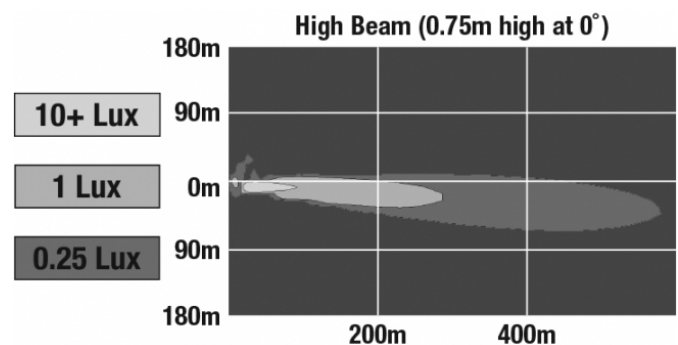

LED Light Bars - Model TS1000

PRODUCT INFORMATION

| | |
|--------------------------------------|--|
| Description | 12-24V LED 14" Light Bar with High Beam |
| Height | 40.00 mm / 1.57 in |
| Width | 350.00 mm / 13.78 in |
| Depth | 54.00 mm / 2.13 in |
| Shape | Rectangular |
| Outer Lens Material | Polycarbonate |
| Outer Lens Color | Clear |
| Housing Material | TC PA6 |
| Housing Color | Black |
| Mounting Hardware Description | (x2) M6-1 x Adjustable snap brackets |
| Connector or Wiring | Bare Leads, 2.5m Jacketed Cable |
| Product Weight | 1.25 lbs / 0.57 kgs |
| Shipping Weight | 1.60 lbs / 0.73 kgs |
| Additional Information | Light bars come with standard C bracket for fixed aiming. Additional Bracket Kits are available for adjustable aiming. |

REGULATORY STANDARDS COMPLIANCE

ECE Reg 10

IEC IP67

Tested to ECE Reg. 10
(Radiated Emissions only)

ECE Reg 112

IEC IP69K

PHOTOMETRIC SPECIFICATIONS

| | |
|--------------------------------------|------------------------------------|
| Effective Lumen Output | 1,500 |
| Candela Output | 96,000 |
| Nominal LED Color Temperature | 5500 K |
| Beam Pattern(s) | Forward Lighting - High Beam (ECE) |