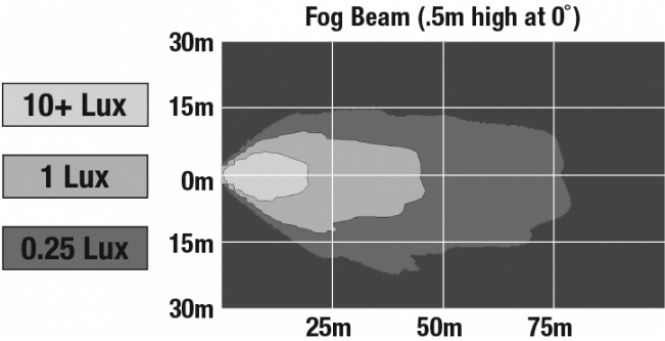

J.W. SPEAKER
Engineered. Lighting. Solutions.

LED Jeep Fog Lights - Model 6150 J Series

PHOTOMETRIC SPECIFICATIONS

Raw Lumen Output	1,080
Effective Lumen Output	610
Nominal LED Color Temperature	5000 K
Beam Pattern(s)	Forward Lighting - Fog