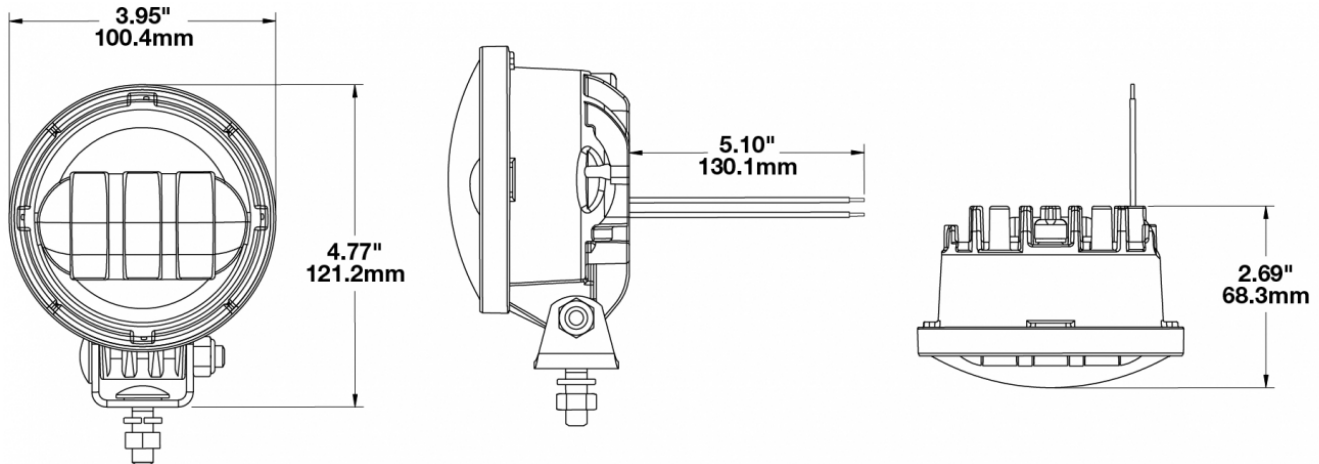

LED Jeep Fog Lights - Model 6150 J Series

PRODUCT INFORMATION

Description	12V SAE/ECE RHT & LHT Fog Light with Chrome Inner Bezel & Nickel Housing - 2 Light Kit
Height	121.16 mm / 4.77 in
Width	100.33 mm / 3.95 in
Depth	68.33 mm / 2.69 in
Shape	Round
Outer Lens Material	Hardcoated Polycarbonate
Outer Lens Color	Clear
Housing Material	Die-Cast Aluminum
Housing Color	Nickel
Bezel Color	CHROME
Mounting Hardware Description	(x1) M8-1.25 x 25 SS Mounting Bolt
Mounting Type	Universal Pedestal Mount
Minimum Operating Temperature	-40 °C / -40 °F
Maximum Operating Temperature	65 °C / 149 °F
Connector or Wiring	Wire Leads
Product Weight	0.99 lbs / 0.45 kgs
Shipping Weight	1.97 lbs / 0.89 kgs

PRODUCT DIMENSIONS

ELECTRICAL SPECIFICATIONS

Input Voltage	12V DC
Operating Voltage	10-15V DC
Transient Spike Protection	150V Peak @ 1 HZ-100 Pulses
Red Wire	Positive
Black Wire	Negative
Current Draw	1.5A @ 12V DC