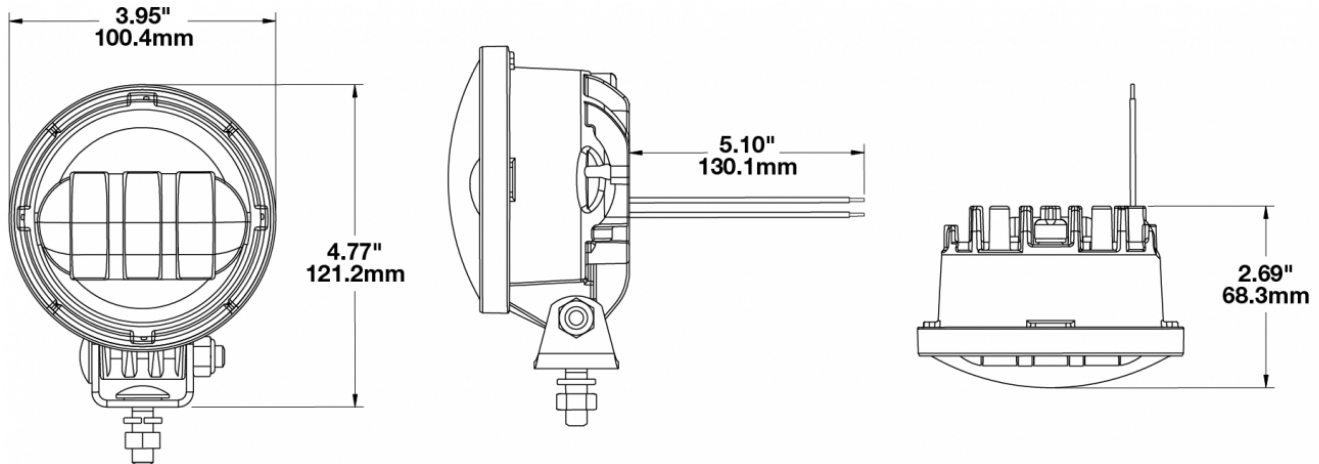

## PRODUCT INFORMATION

<b>Description</b>	12V SAE/ECE RHT & LHT Fog Light with Black Inner Bezel & Black Housing - 2 Light Kit
<b>Height</b>	121.16 mm / 4.77 in
<b>Width</b>	100.33 mm / 3.95 in
<b>Depth</b>	68.33 mm / 2.69 in
<b>Shape</b>	Round
<b>Outer Lens Material</b>	Hardcoated Polycarbonate
<b>Outer Lens Color</b>	Clear
<b>Housing Material</b>	Die-Cast Aluminum
<b>Housing Color</b>	Black
<b>Bezel Color</b>	Black
<b>Mounting Hardware Description</b>	(x1) M8-1.25 x 25 SS Mounting Bolt
<b>Mounting Type</b>	Universal Pedestal Mount
<b>Minimum Operating Temperature</b>	-40 °C / -40 °F
<b>Maximum Operating Temperature</b>	65 °C / 149 °F
<b>Connector or Wiring</b>	Wire Leads
<b>Product Weight</b>	0.99 lbs / 0.45 kgs
<b>Shipping Weight</b>	1.97 lbs / 0.89 kgs

## PRODUCT DIMENSIONS