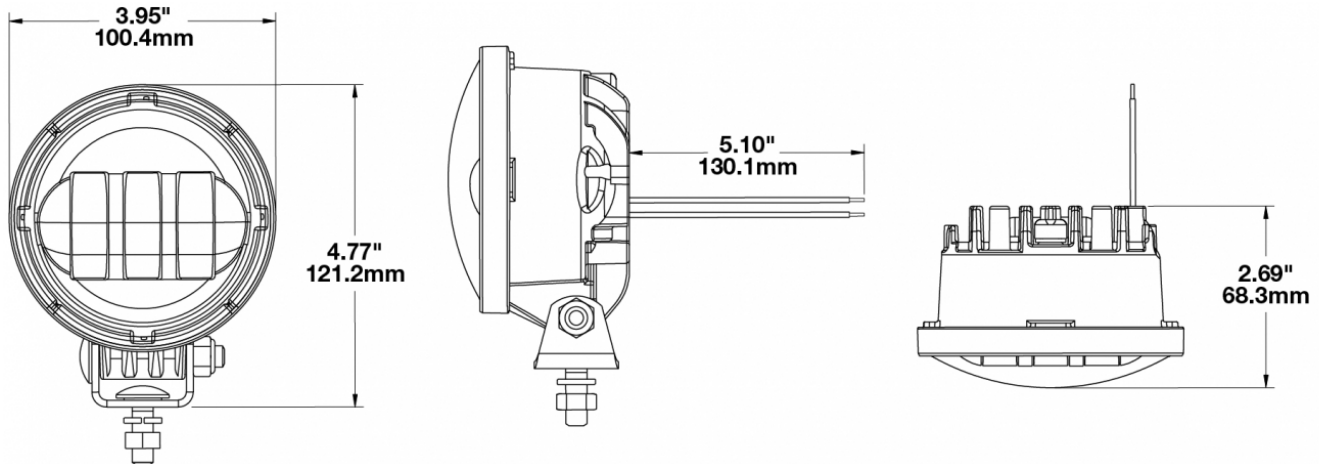

LED Jeep Fog Lights - Model 6150 J Series

PRODUCT INFORMATION

Description	12V SAE/ECE RHT & LHT Fog Light with Chrome Inner Bezel & Black Housing - 2 Light Kit
Height	121.16 mm / 4.77 in
Width	100.33 mm / 3.95 in
Depth	68.33 mm / 2.69 in
Shape	Round
Outer Lens Material	Hardcoated Polycarbonate
Outer Lens Color	Clear
Housing Material	Die-Cast Aluminum
Housing Color	Black
Bezel Color	CHROME
Mounting Hardware Description	(x1) M8-1.25 x 25 SS Mounting Bolt
Mounting Type	Universal Pedestal Mount
Minimum Operating Temperature	-40 °C / -40 °F
Maximum Operating Temperature	65 °C / 149 °F
Connector or Wiring	Wire Leads
Product Weight	0.99 lbs / 0.45 kgs

PRODUCT DIMENSIONS

ELECTRICAL SPECIFICATIONS

Input Voltage	12V DC
Operating Voltage	10-15V DC
Transient Spike Protection	150V Peak @ 1 HZ-100 Pulses
Red Wire	Positive
Black Wire	Negative
Current Draw	1.5A @ 12V DC