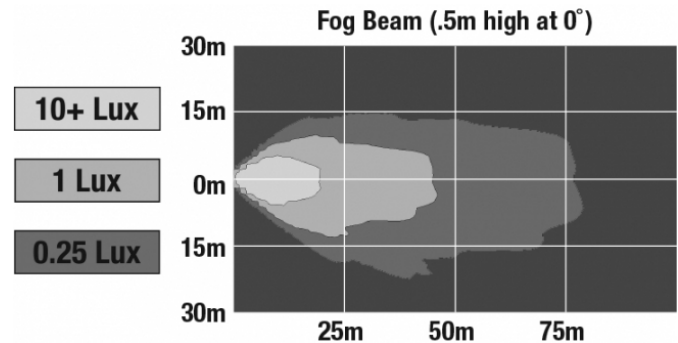

J.W. SPEAKER
Engineered. Lighting. Solutions.

LED Jeep Fog Lights - Model 6150 J Series

PHOTOMETRIC SPECIFICATIONS

Raw Lumen Output	1,080
Effective Lumen Output	610
Nominal LED Color Temperature	5000 K
Beam Pattern(s)	Forward Lighting - Fog