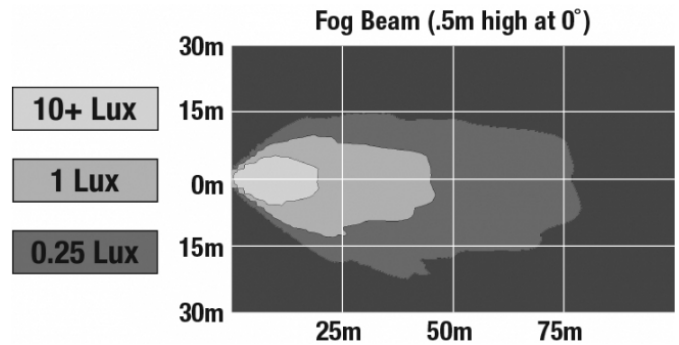

J.W. SPEAKER
Engineered. Lighting. Solutions.

LED Jeep Fog Lights - Model 6150 J Series

PHOTOMETRIC SPECIFICATIONS

Raw Lumen Output	1,080
Effective Lumen Output	610
Nominal LED Color Temperature	5000 K
Beam Pattern(s)	Forward Lighting - Fog