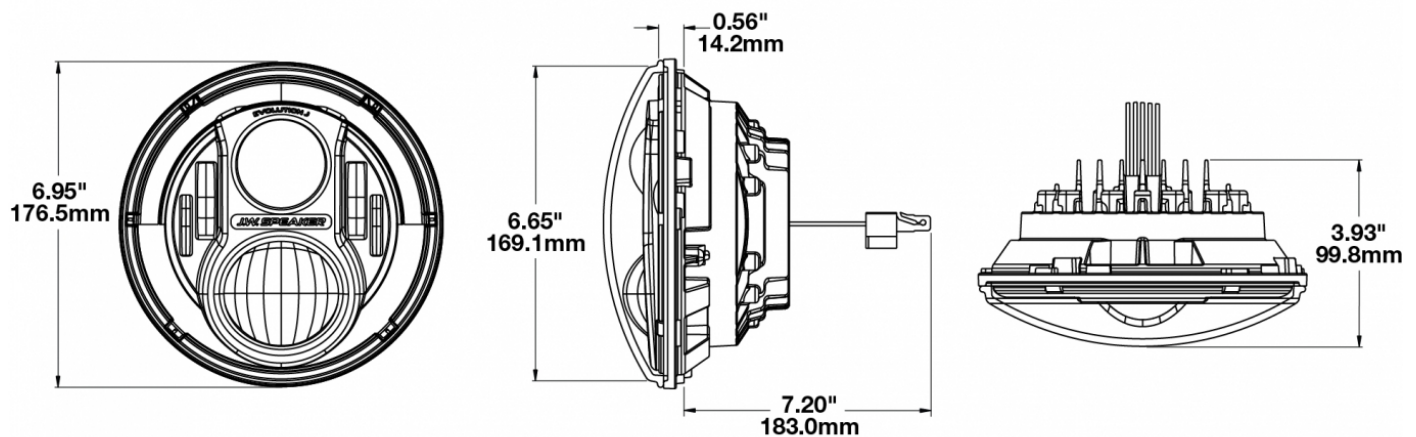

LED Headlights - Model 8700 Evolution J

PRODUCT INFORMATION

Description	12V ECE LED LHT High & Low Beam Headlight with FP, DRL, & Chrome Bezel - 2 Light Kit
Height	176.53 mm / 6.95 in
Width	176.53 mm / 6.95 in
Depth	99.82 mm / 3.93 in
Shape	Round
Outer Lens Material	Polycarbonate
Outer Lens Color	Clear
Housing Material	Die-Cast Aluminum
Housing Color	Black
Bezel Color	Chrome
Retrofits	2D1 "PAR56" or 7" round headlights
Minimum Operating Temperature	-40 °C / -40 °F
Maximum Operating Temperature	65 °C / 149 °F
Connector or Wiring	H4
Mating Connector	H4 AMP#172615-2
Product Weight	2.31 lbs / 1.05 kgs
Shipping Weight	6.55 lbs / 2.97 kgs

PRODUCT DIMENSIONS

ELECTRICAL SPECIFICATIONS

Input Voltage	12V DC
Operating Voltage	9-16V DC
Transient Spike Protection	150V Peak @ 1 HZ-100 Pulses
Black Wire	Ground
White Wire	High Beam
Yellow Wire	Low Beam
Red Wire	Front Position
Blue Wire	DRL
Current Draw	3.00A @ 12V DC (High Beam) 2.00A @ 12V DC (Low Beam) 1.60A @ 12V DC (DRL) 0.16A @ 12V DC (Front Position)

Buy America Standards	ECE Reg 112
ECE Reg 7	ECE Reg 87
Eco Friendly	IEC IP67

PHOTOMETRIC SPECIFICATIONS

Raw Lumen Output	2,610 (High Beam); 1,770 (Low Beam)
Effective Lumen Output	1,150 (High Beam); 750 (Low Beam)
Candela Output	60,897 (High Beam) 35,003 (Low Beam)
Nominal LED Color Temperature	5000 K
Beam Pattern(s)	Forward Lighting - Daytime Running Light Forward Lighting - High Beam (DOT/ECE) Forward Lighting - Low Beam (ECE Left Hand) Signalization - Front Position