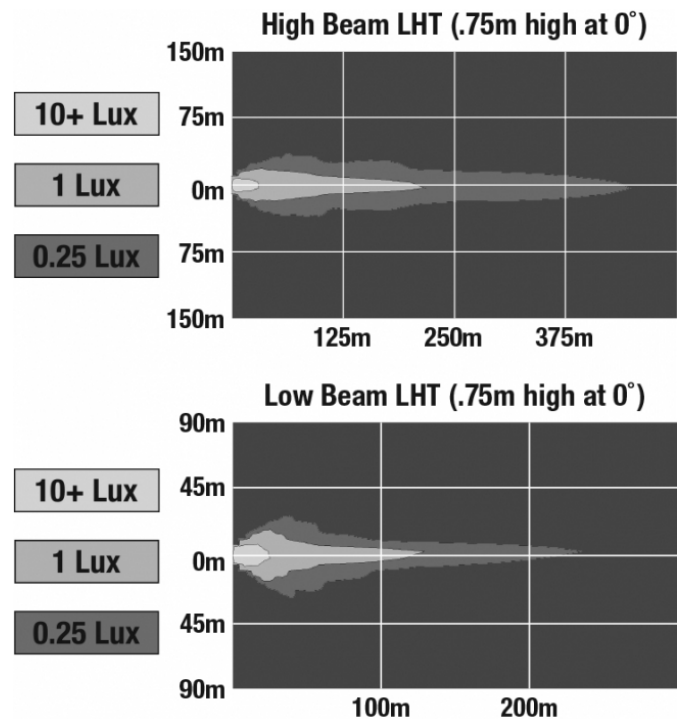

LED Headlights - Model 8700 Evolution J

PRODUCT INFORMATION

Description	12V ECE LED LHT High & Low Beam Headlight with FP, DRL, & Chrome Bezel - 2 Light Kit
Height	176.53 mm / 6.95 in
Width	176.53 mm / 6.95 in
Depth	99.82 mm / 3.93 in
Shape	Round
Outer Lens Material	Polycarbonate
Outer Lens Color	Clear
Housing Material	Die-Cast Aluminum
Housing Color	Black
Bezel Color	Chrome
Retrofits	2D1 "PAR56" or 7" round headlights
Minimum Operating Temperature	-40 °C / -40 °F
Maximum Operating Temperature	65 °C / 149 °F
Connector or Wiring	H4
Mating Connector	H4 AMP#172615-2
Product Weight	2.31 lbs / 1.05 kgs
Shipping Weight	6.55 lbs / 2.97 kgs

PRODUCT DIMENSIONS

ELECTRICAL SPECIFICATIONS

Input Voltage	12V DC
Operating Voltage	9-16V DC
Transient Spike Protection	150V Peak @ 1 HZ-100 Pulses
Black Wire	Ground
White Wire	High Beam
Yellow Wire	Low Beam
Red Wire	Front Position
Blue Wire	DRL
Current Draw	3.00A @ 12V DC (High Beam) 2.00A @ 12V DC (Low Beam) 1.60A @ 12V DC (DRL) 0.16A @ 12V DC (Front Position)

Buy America Standards	ECE Reg 112
ECE Reg 7	ECE Reg 87
Eco Friendly	IEC IP67

PHOTOMETRIC SPECIFICATIONS

Raw Lumen Output	2,610 (High Beam); 1,770 (Low Beam)
Effective Lumen Output	1,150 (High Beam); 750 (Low Beam)
Candela Output	60,897 (High Beam) 35,003 (Low Beam)
Nominal LED Color Temperature	5000 K
Beam Pattern(s)	Forward Lighting - Daytime Running Light Forward Lighting - High Beam (DOT/ECE) Forward Lighting - Low Beam (ECE Left Hand) Signalization - Front Position