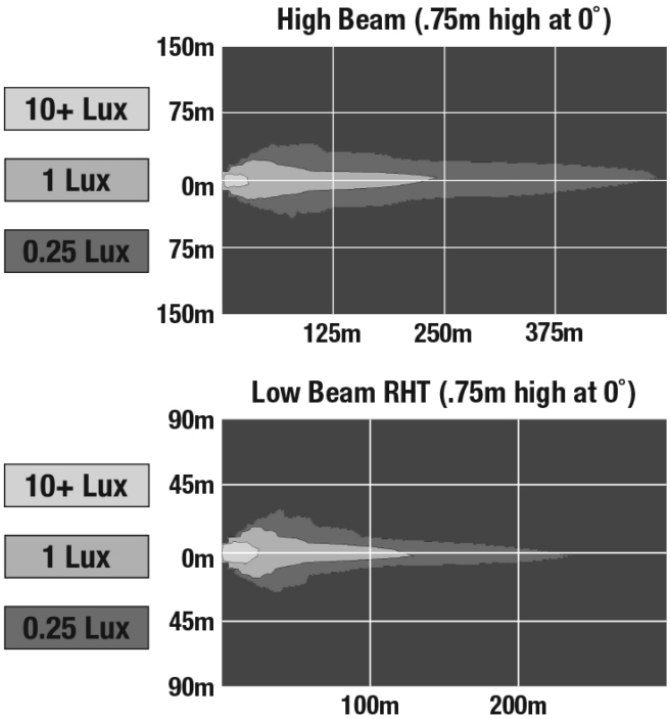

LED Headlights - Model 8700 Evolution 2R

PRODUCT INFORMATION

Description	12V DOT LED High & Low Beam Headlight with Chrome Inner Bezel - 2 Light Kit
Height	240.00 mm / 9.45 in
Width	238.00 mm / 9.37 in
Depth	205.00 mm / 8.07 in
Shape	Round
Outer Lens Material	Polycarbonate
Outer Lens Color	Clear
Housing Material	Aluminum
Housing Color	Grey
Bezel Color	Chrome
Mounting Hardware Description	(x2)
Mounting Type	Custom
Retrofits	Jeep Renegade Headlights
Minimum Operating Temperature	-40 °C / -40 °F
Maximum Operating Temperature	65 °C / 149 °F
Connector or Wiring	Delphi 33500006
Mating Connector	Delphi 17260805
Product Weight	7.60 lbs / 3.45 kgs
Shipping Weight	9.09 lbs / 4.12 kgs

PRODUCT DIMENSIONS

ELECTRICAL SPECIFICATIONS

Input Voltage	12V DC
Operating Voltage	9-16V DC
Transient Spike Protection	150V Peak @ 1 HZ-100 Pulses
Black Wire	Ground
White Wire	High Beam
Yellow Wire	Low Beam
Current Draw	4.00A @ 12V DC (High Beam) 2.70A @ 12V DC (Low Beam)

J.W. SPEAKER
Engineered. Lighting. Solutions.

LED Headlights - Model 8700 Evolution 2R

PHOTOMETRIC SPECIFICATIONS

Raw Lumen Output	3,200 (High Beam); 1,770 (Low Beam)
Effective Lumen Output	1,260 (High Beam); 750 (Low Beam)
Candela Output	71,500 (High Beam); 35,003 (Low Beam)
Nominal LED Color Temperature	5000 K
Beam Pattern(s)	Forward Lighting - High Beam (DOT) Forward Lighting - Low Beam (DOT)