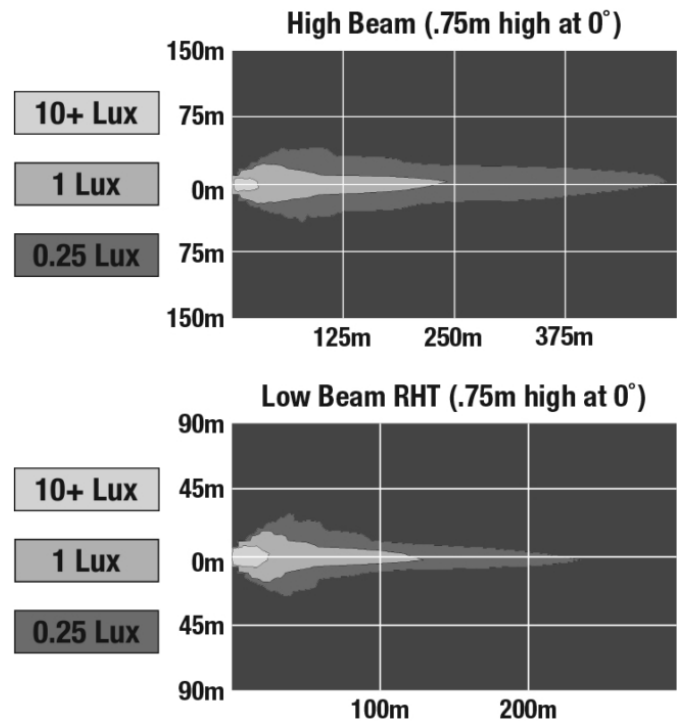

LED Headlights - Model 8700 Evolution 2R

PRODUCT INFORMATION

Description	12V DOT LED High & Low Beam Headlight with Chrome Inner Bezel - 2 Light Kit
Height	240.00 mm / 9.45 in
Width	238.00 mm / 9.37 in
Depth	205.00 mm / 8.07 in
Shape	Round
Outer Lens Material	Polycarbonate
Outer Lens Color	Clear
Housing Material	Aluminum
Housing Color	Grey
Bezel Color	Chrome
Mounting Hardware Description	(x2)
Mounting Type	Custom
Retrofits	Jeep Renegade Headlights
Minimum Operating Temperature	-40 °C / -40 °F
Maximum Operating Temperature	65 °C / 149 °F
Connector or Wiring	Delphi 33500006
Mating Connector	Delphi 17260805
Product Weight	3.75 lbs / 1.7 kgs
Shipping Weight	9.09 lbs / 4.12 kgs

PRODUCT DIMENSIONS

ELECTRICAL SPECIFICATIONS

Input Voltage	12V DC
Operating Voltage	9-16V DC
Transient Spike Protection	150V Peak @ 1 HZ-100 Pulses
Black Wire	Ground
White Wire	High Beam
Yellow Wire	Low Beam
Current Draw	4.00A @ 12V DC (High Beam) 2.70A @ 12V DC (Low Beam)

J.W. SPEAKER
Engineered. Lighting. Solutions.

LED Headlights - Model 8700 Evolution 2R

PHOTOMETRIC SPECIFICATIONS

Raw Lumen Output	3,200 (High Beam); 1,770 (Low Beam)
Effective Lumen Output	1,260 (High Beam); 750 (Low Beam)
Candela Output	71,500 (High Beam); 35,003 (Low Beam)
Nominal LED Color Temperature	5000 K
Beam Pattern(s)	Forward Lighting - High Beam (DOT) Forward Lighting - Low Beam (DOT)