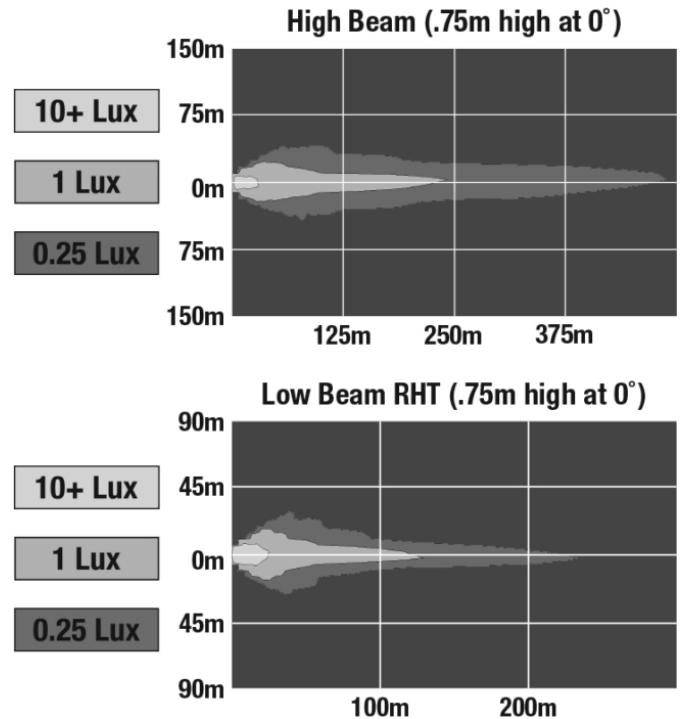

Model 8700 Evolution 2R - Jeep Renegade

LED Headlights

PRODUCT INFORMATION

Description	12V DOT LED High & Low Beam Headlight with Chrome Inner Bezel - 2 Light Kit
Height	240.00 mm / 9.45 in
Width	238.00 mm / 9.37 in
Depth	205.00 mm / 8.07 in
Shape	Round
Outer Lens Material	Polycarbonate
Outer Lens Color	Clear
Housing Material	Aluminum
Housing Color	Grey
Bezel Color	Chrome
Mounting Hardware Description	(x2)
Mounting Type	Custom
Retrofits	Jeep Renegade Headlights
Minimum Operating Temperature	-40 °C / -40 °F
Maximum Operating Temperature	65 °C / 149 °F
Connector or Wiring	Delphi 33500006
Mating Connector	Delphi 17260805
Product Weight	3.75 lbs / 1.7 kgs
Shipping Weight	9.09 lbs / 4.12 kgs

LED Headlights

PRODUCT DIMENSIONS

ELECTRICAL SPECIFICATIONS

Input Voltage	12V DC
Operating Voltage	9-16V DC
Transient Spike Protection	150V Peak @ 1 HZ-100 Pulses
Black Wire	Ground
White Wire	High Beam
Yellow Wire	Low Beam
Current Draw	4.00A @ 12V DC (High Beam) 2.70A @ 12V DC (Low Beam)

J.W. SPEAKER
Engineered. Lighting. Solutions.

Model 8700 Evolution 2R - Jeep Renegade

LED Headlights

PHOTOMETRIC SPECIFICATIONS

Raw Lumen Output	3,200 (High Beam); 1,770 (Low Beam)
Effective Lumen Output	1,260 (High Beam); 750 (Low Beam)
Candela Output	71,500 (High Beam); 35,003 (Low Beam)
Nominal LED Color Temperature	5000 K
Beam Pattern(s)	Forward Lighting - High Beam (DOT) Forward Lighting - Low Beam (DOT)