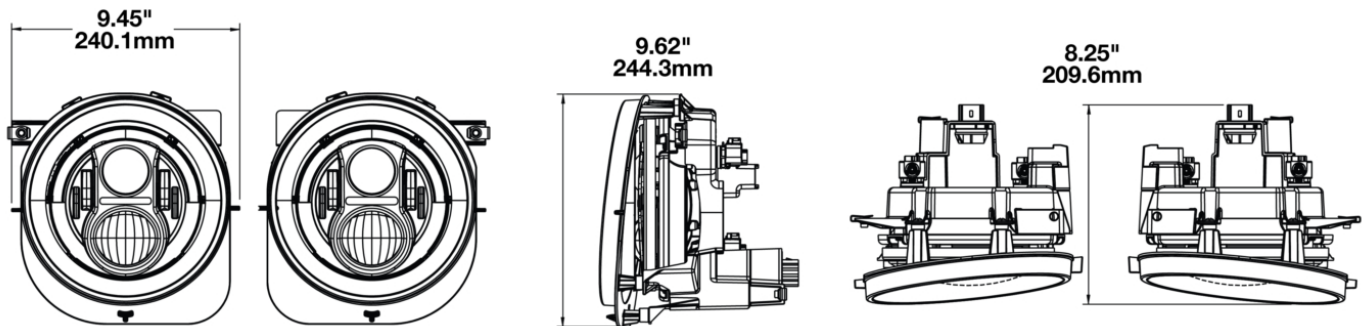

LED Headlights - Model 8700 Evolution 2R

PRODUCT INFORMATION

Description	12V DOT LED High & Low Beam Headlight with Chrome Inner Bezel - 2 Light Kit
Height	240.00 mm / 9.45 in
Width	238.00 mm / 9.37 in
Depth	205.00 mm / 8.07 in
Shape	Round
Outer Lens Material	Polycarbonate
Outer Lens Color	Clear
Housing Material	Aluminum
Housing Color	Grey
Bezel Color	Chrome
Mounting Hardware Description	(x2)
Mounting Type	Custom
Retrofits	Jeep Renegade Headlights
Minimum Operating Temperature	-40 °C / -40 °F
Maximum Operating Temperature	65 °C / 149 °F
Connector or Wiring	Delphi 33500006
Mating Connector	Delphi 17260805
Product Weight	7.60 lbs / 3.45 kgs
Shipping Weight	9.09 lbs / 4.12 kgs

PRODUCT DIMENSIONS

ELECTRICAL SPECIFICATIONS

Input Voltage	12V DC
Operating Voltage	9-16V DC
Transient Spike Protection	150V Peak @ 1 HZ-100 Pulses
Black Wire	Ground
White Wire	High Beam
Yellow Wire	Low Beam
Current Draw	4.00A @ 12V DC (High Beam) 2.70A @ 12V DC (Low Beam)

J.W. SPEAKER
Engineered. Lighting. Solutions.

LED Headlights - Model 8700 Evolution 2R

PHOTOMETRIC SPECIFICATIONS

Raw Lumen Output	3,200 (High Beam); 1,770 (Low Beam)
Effective Lumen Output	1,260 (High Beam); 750 (Low Beam)
Candela Output	71,500 (High Beam); 35,003 (Low Beam)
Nominal LED Color Temperature	5000 K
Beam Pattern(s)	Forward Lighting - High Beam (DOT) Forward Lighting - Low Beam (DOT)