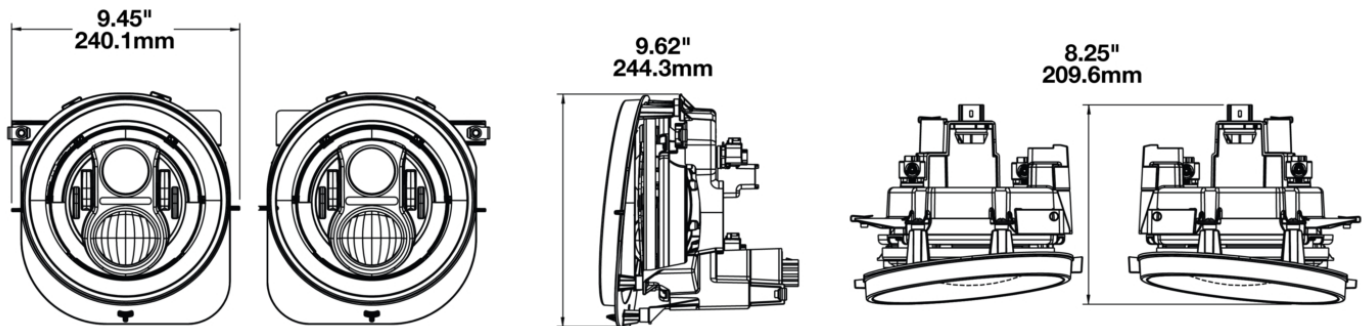

LED Headlights - Model 8700 Evolution 2R

PRODUCT INFORMATION

Description	12V DOT LED High & Low Beam Headlight with Chrome Inner Bezel - 2 Light Kit
Height	240.00 mm / 9.45 in
Width	238.00 mm / 9.37 in
Depth	205.00 mm / 8.07 in
Shape	Round
Outer Lens Material	Polycarbonate
Outer Lens Color	Clear
Housing Material	Aluminum
Housing Color	Grey
Bezel Color	Chrome
Mounting Hardware Description	(x2)
Mounting Type	Custom
Retrofits	Jeep Renegade Headlights
Minimum Operating Temperature	-40 °C / -40 °F
Maximum Operating Temperature	65 °C / 149 °F
Connector or Wiring	Delphi 33500006
Mating Connector	Delphi 17260805
Product Weight	3.75 lbs / 1.7 kgs
Shipping Weight	9.09 lbs / 4.12 kgs

PRODUCT DIMENSIONS

ELECTRICAL SPECIFICATIONS

Input Voltage	12V DC
Operating Voltage	9-16V DC
Transient Spike Protection	150V Peak @ 1 HZ-100 Pulses
Black Wire	Ground
White Wire	High Beam
Yellow Wire	Low Beam
Current Draw	4.00A @ 12V DC (High Beam) 2.70A @ 12V DC (Low Beam)

J.W. SPEAKER
Engineered. Lighting. Solutions.

LED Headlights - Model 8700 Evolution 2R

PHOTOMETRIC SPECIFICATIONS

Raw Lumen Output	3,200 (High Beam); 1,770 (Low Beam)
Effective Lumen Output	1,260 (High Beam); 750 (Low Beam)
Candela Output	71,500 (High Beam); 35,003 (Low Beam)
Nominal LED Color Temperature	5000 K
Beam Pattern(s)	Forward Lighting - High Beam (DOT) Forward Lighting - Low Beam (DOT)