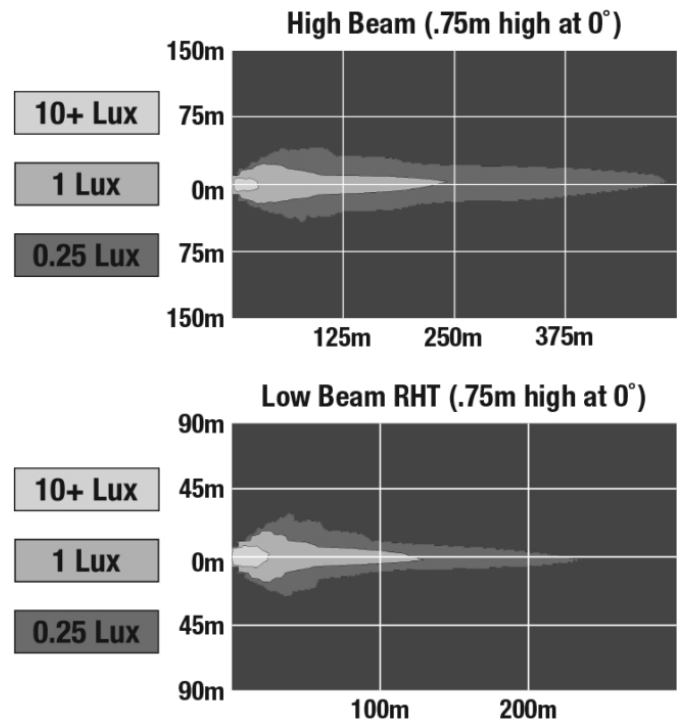

LED Headlights - Model 8700 Evolution 2R

PRODUCT INFORMATION

Description	12V DOT LED High & Low Beam Headlight with Black Inner Bezel - 2 Light Kit
Height	240.00 mm / 9.45 in
Width	238.00 mm / 9.37 in
Depth	205.00 mm / 8.07 in
Shape	Round
Outer Lens Material	Polycarbonate
Outer Lens Color	Clear
Housing Material	Aluminum
Housing Color	Grey
Bezel Color	Black
Mounting Hardware Description	(x2)
Mounting Type	Custom
Retrofits	Jeep Renegade Headlights
Minimum Operating Temperature	-40 °C / -40 °F
Maximum Operating Temperature	65 °C / 149 °F
Connector or Wiring	Delphi 33500006
Mating Connector	Delphi 17260805
Product Weight	7.60 lbs / 3.45 kgs
Shipping Weight	9.09 lbs / 4.12 kgs

PRODUCT DIMENSIONS

ELECTRICAL SPECIFICATIONS

Input Voltage	12V DC
Operating Voltage	9-16V DC
Transient Spike Protection	150V Peak @ 1 HZ-100 Pulses
Black Wire	Ground
White Wire	High Beam
Yellow Wire	Low Beam
Current Draw	4.00A @ 12V DC (High Beam) 2.70A @ 12V DC (Low Beam)

J.W. SPEAKER
Engineered. Lighting. Solutions.

LED Headlights - Model 8700 Evolution 2R

PHOTOMETRIC SPECIFICATIONS

Raw Lumen Output	3,200 (High Beam); 1,770 (Low Beam)
Effective Lumen Output	1,260 (High Beam); 750 (Low Beam)
Candela Output	71,500 (High Beam); 35,003 (Low Beam)
Nominal LED Color Temperature	5000 K
Beam Pattern(s)	Forward Lighting - High Beam (DOT) Forward Lighting - Low Beam (DOT)