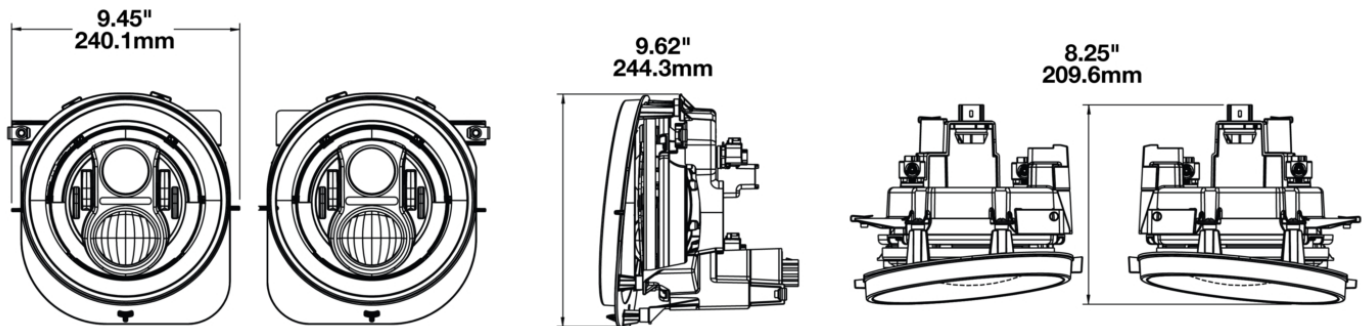

Model 8700 Evolution 2R - Jeep Renegade

LED Headlights

PRODUCT INFORMATION

Description	12V DOT LED High & Low Beam Headlight with Black Inner Bezel - 2 Light Kit
Height	240.00 mm / 9.45 in
Width	238.00 mm / 9.37 in
Depth	205.00 mm / 8.07 in
Shape	Round
Outer Lens Material	Polycarbonate
Outer Lens Color	Clear
Housing Material	Aluminum
Housing Color	Grey
Bezel Color	Black
Mounting Hardware Description	(x2)
Mounting Type	Custom
Retrofits	Jeep Renegade Headlights
Minimum Operating Temperature	-40 °C / -40 °F
Maximum Operating Temperature	65 °C / 149 °F
Connector or Wiring	Delphi 33500006
Mating Connector	Delphi 17260805
Product Weight	3.75 lbs / 1.7 kgs
Shipping Weight	9.09 lbs / 4.12 kgs

LED Headlights

PRODUCT DIMENSIONS

ELECTRICAL SPECIFICATIONS

Input Voltage	12V DC
Operating Voltage	9-16V DC
Transient Spike Protection	150V Peak @ 1 HZ-100 Pulses
Black Wire	Ground
White Wire	High Beam
Yellow Wire	Low Beam
Current Draw	4.00A @ 12V DC (High Beam) 2.70A @ 12V DC (Low Beam)