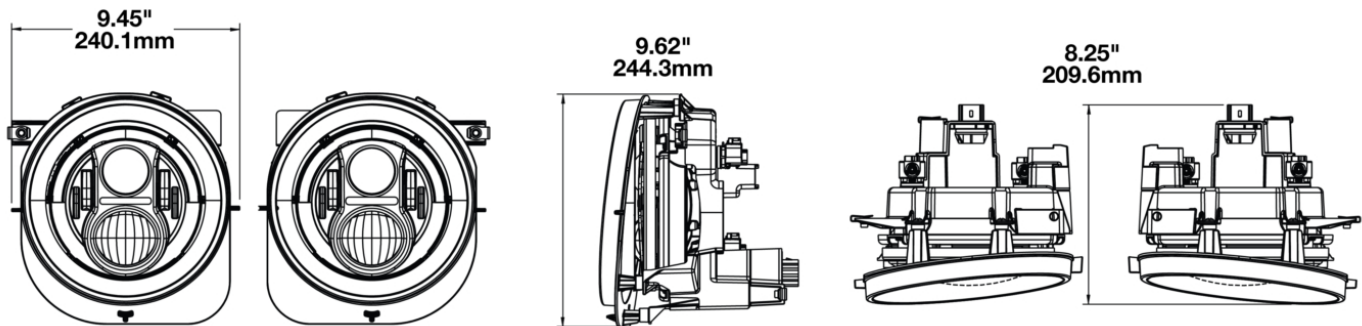

LED Headlights - Model 8700 Evolution 2R

PRODUCT INFORMATION

Description	12V DOT LED High & Low Beam Headlight with Black Inner Bezel - 2 Light Kit
Height	240.00 mm / 9.45 in
Width	238.00 mm / 9.37 in
Depth	205.00 mm / 8.07 in
Shape	Round
Outer Lens Material	Polycarbonate
Outer Lens Color	Clear
Housing Material	Aluminum
Housing Color	Grey
Bezel Color	Black
Mounting Hardware Description	(x2)
Mounting Type	Custom
Retrofits	Jeep Renegade Headlights
Minimum Operating Temperature	-40 °C / -40 °F
Maximum Operating Temperature	65 °C / 149 °F
Connector or Wiring	Delphi 33500006
Mating Connector	Delphi 17260805
Product Weight	3.75 lbs / 1.7 kgs
Shipping Weight	9.09 lbs / 4.12 kgs

PRODUCT DIMENSIONS

ELECTRICAL SPECIFICATIONS

Input Voltage	12V DC
Operating Voltage	9-16V DC
Transient Spike Protection	150V Peak @ 1 HZ-100 Pulses
Black Wire	Ground
White Wire	High Beam
Yellow Wire	Low Beam
Current Draw	4.00A @ 12V DC (High Beam) 2.70A @ 12V DC (Low Beam)

J.W. SPEAKER®
Engineered. Lighting. Solutions.

LED Headlights - Model 8700 Evolution 2R

PHOTOMETRIC SPECIFICATIONS

Raw Lumen Output	3,200 (High Beam); 1,770 (Low Beam)
Effective Lumen Output	1,260 (High Beam); 750 (Low Beam)
Candela Output	71,500 (High Beam); 35,003 (Low Beam)
Nominal LED Color Temperature	5000 K
Beam Pattern(s)	Forward Lighting - High Beam (DOT) Forward Lighting - Low Beam (DOT)