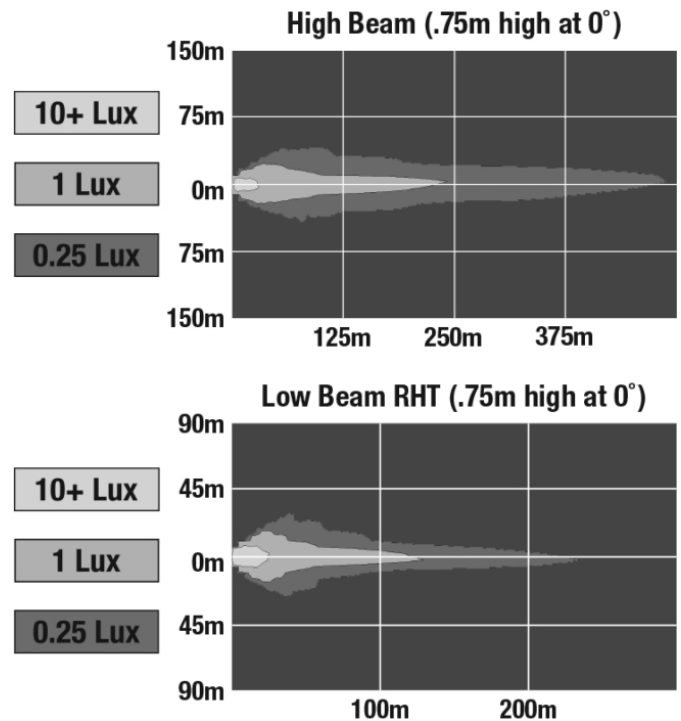

Model 8700 Evolution 2R - Jeep Renegade

LED Headlights

PRODUCT INFORMATION

Description	12V DOT LED High & Low Beam Headlight with Black Inner Bezel - 2 Light Kit
Height	240.00 mm / 9.45 in
Width	238.00 mm / 9.37 in
Depth	205.00 mm / 8.07 in
Shape	Round
Outer Lens Material	Polycarbonate
Outer Lens Color	Clear
Housing Material	Aluminum
Housing Color	Grey
Bezel Color	Black
Mounting Hardware Description	(x2)
Mounting Type	Custom
Retrofits	Jeep Renegade Headlights
Minimum Operating Temperature	-40 °C / -40 °F
Maximum Operating Temperature	65 °C / 149 °F
Connector or Wiring	Delphi 33500006
Mating Connector	Delphi 17260805
Product Weight	3.75 lbs / 1.7 kgs
Shipping Weight	9.09 lbs / 4.12 kgs

LED Headlights

PRODUCT DIMENSIONS

ELECTRICAL SPECIFICATIONS

Input Voltage	12V DC
Operating Voltage	9-16V DC
Transient Spike Protection	150V Peak @ 1 HZ-100 Pulses
Black Wire	Ground
White Wire	High Beam
Yellow Wire	Low Beam
Current Draw	4.00A @ 12V DC (High Beam) 2.70A @ 12V DC (Low Beam)

J.W. SPEAKER®
Engineered. Lighting. Solutions.

Model 8700 Evolution 2R - Jeep Renegade

LED Headlights

PHOTOMETRIC SPECIFICATIONS

Raw Lumen Output	3,200 (High Beam); 1,770 (Low Beam)
Effective Lumen Output	1,260 (High Beam); 750 (Low Beam)
Candela Output	71,500 (High Beam); 35,003 (Low Beam)
Nominal LED Color Temperature	5000 K
Beam Pattern(s)	Forward Lighting - High Beam (DOT) Forward Lighting - Low Beam (DOT)