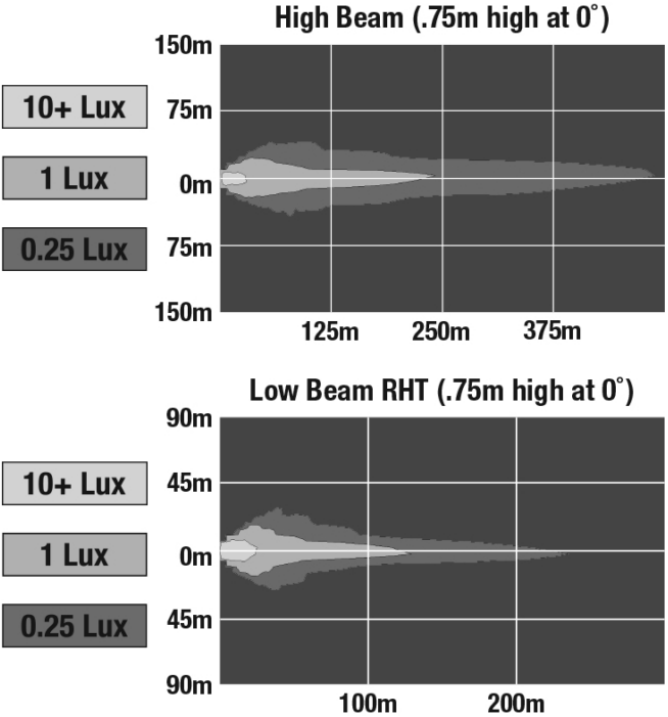

LED Headlights - Model 8700 Evolution 2R

PRODUCT INFORMATION

Description	12V DOT LED High & Low Beam Headlight with Black Inner Bezel - 2 Light Kit
Height	240.00 mm / 9.45 in
Width	238.00 mm / 9.37 in
Depth	205.00 mm / 8.07 in
Shape	Round
Outer Lens Material	Polycarbonate
Outer Lens Color	Clear
Housing Material	Aluminum
Housing Color	Grey
Bezel Color	Black
Mounting Hardware Description	(x2)
Mounting Type	Custom
Retrofits	Jeep Renegade Headlights
Minimum Operating Temperature	-40 °C / -40 °F
Maximum Operating Temperature	65 °C / 149 °F
Connector or Wiring	Delphi 33500006
Mating Connector	Delphi 17260805
Product Weight	3.75 lbs / 1.7 kgs
Shipping Weight	9.09 lbs / 4.12 kgs

PRODUCT DIMENSIONS

ELECTRICAL SPECIFICATIONS

Input Voltage	12V DC
Operating Voltage	9-16V DC
Transient Spike Protection	150V Peak @ 1 HZ-100 Pulses
Black Wire	Ground
White Wire	High Beam
Yellow Wire	Low Beam
Current Draw	4.00A @ 12V DC (High Beam) 2.70A @ 12V DC (Low Beam)

REGULATORY STANDARDS COMPLIANCE

Buy America Standards
FMVSS 108 Table XIX
IEC IP67

Eco Friendly
FMVSS 108 Table XVIII

Print date: 2018-07-20

© 2018 J.W. Speaker Corporation • Germantown, WI U.S.A.
www.jwspeaker.com • speaker@jwspeaker.com • 262.251.6660

J.W. SPEAKER®
Engineered. Lighting. Solutions.

LED Headlights - Model 8700 Evolution 2R

PHOTOMETRIC SPECIFICATIONS

Raw Lumen Output	3,200 (High Beam); 1,770 (Low Beam)
Effective Lumen Output	1,260 (High Beam); 750 (Low Beam)
Candela Output	71,500 (High Beam); 35,003 (Low Beam)
Nominal LED Color Temperature	5000 K
Beam Pattern(s)	Forward Lighting - High Beam (DOT) Forward Lighting - Low Beam (DOT)