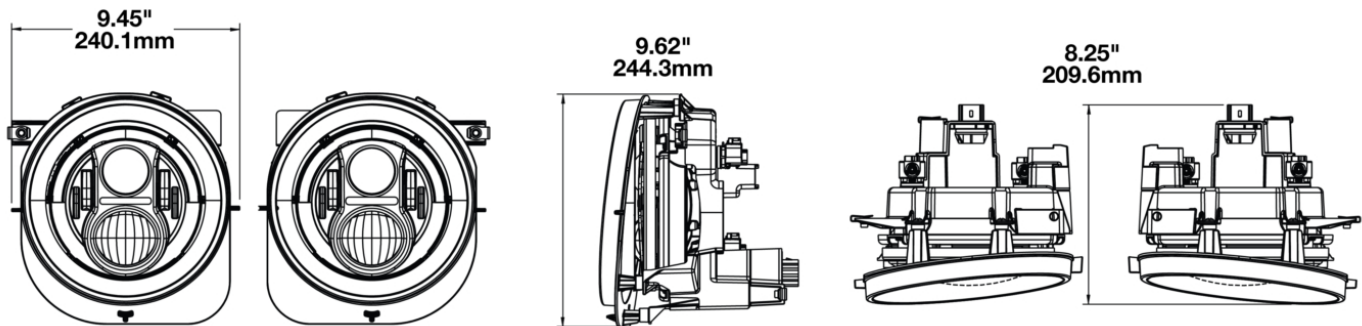

LED Headlights - Model 8700 Evolution 2R

PRODUCT INFORMATION

Description	12V DOT LED High & Low Beam Headlight with Black Inner Bezel - 2 Light Kit
Height	240.00 mm / 9.45 in
Width	238.00 mm / 9.37 in
Depth	205.00 mm / 8.07 in
Shape	Round
Outer Lens Material	Polycarbonate
Outer Lens Color	Clear
Housing Material	Aluminum
Housing Color	Grey
Bezel Color	Black
Mounting Hardware Description	(x2)
Mounting Type	Custom
Retrofits	Jeep Renegade Headlights
Minimum Operating Temperature	-40 °C / -40 °F
Maximum Operating Temperature	65 °C / 149 °F
Connector or Wiring	Delphi 33500006
Mating Connector	Delphi 17260805
Product Weight	7.60 lbs / 3.45 kgs
Shipping Weight	9.09 lbs / 4.12 kgs

PRODUCT DIMENSIONS

ELECTRICAL SPECIFICATIONS

Input Voltage	12V DC
Operating Voltage	9-16V DC
Transient Spike Protection	150V Peak @ 1 HZ-100 Pulses
Black Wire	Ground
White Wire	High Beam
Yellow Wire	Low Beam
Current Draw	4.00A @ 12V DC (High Beam) 2.70A @ 12V DC (Low Beam)

J.W. SPEAKER
Engineered. Lighting. Solutions.

LED Headlights - Model 8700 Evolution 2R

PHOTOMETRIC SPECIFICATIONS

Raw Lumen Output	3,200 (High Beam); 1,770 (Low Beam)
Effective Lumen Output	1,260 (High Beam); 750 (Low Beam)
Candela Output	71,500 (High Beam); 35,003 (Low Beam)
Nominal LED Color Temperature	5000 K
Beam Pattern(s)	Forward Lighting - High Beam (DOT) Forward Lighting - Low Beam (DOT)