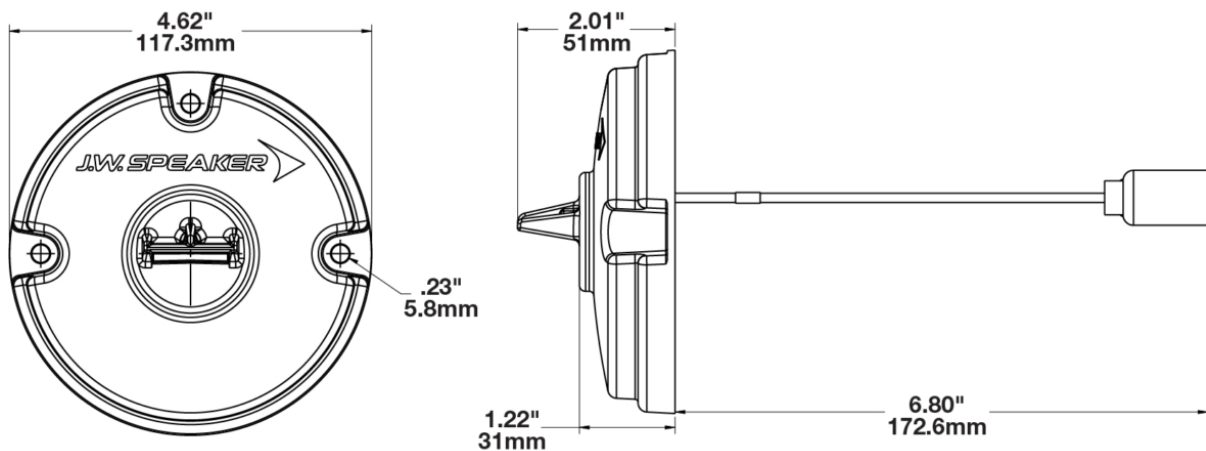

PRODUCT DIMENSIONS

Print date: 2018-09-24

© 2018 J.W. Speaker Corporation • Germantown, WI U.S.A.
www.jwspeaker.com • speaker@jwspeaker.com • 262.251.6660

J.W. SPEAKER
Engineered. Lighting. Solutions.