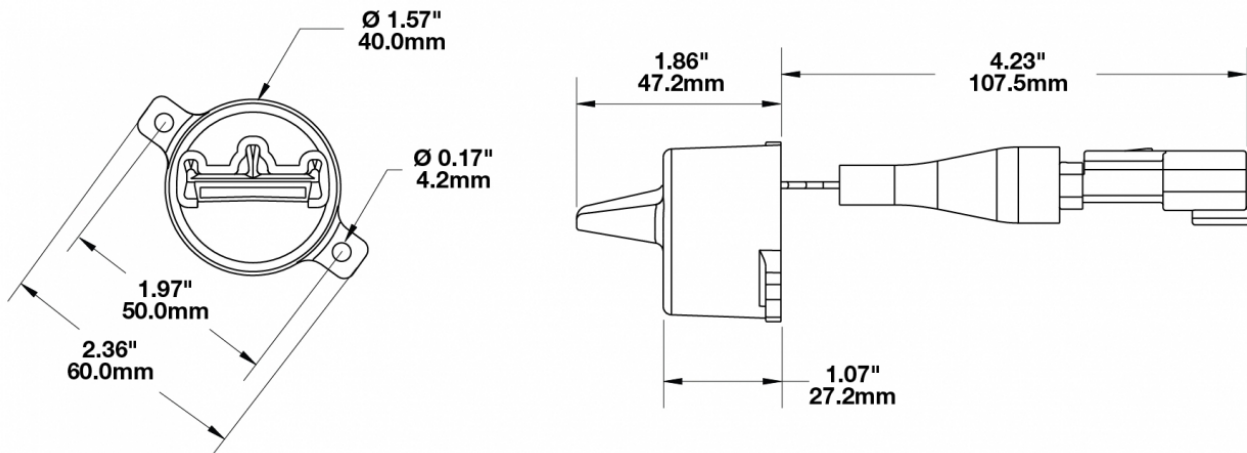

LED Signal Lights – Military Black Out Lights

PRODUCT INFORMATION

Description	24V 60mm Cyan LH Blackout Driving Light - Bulk Qty (18 MIN)
Height	39.88 mm / 1.57 in
Width	59.94 mm / 2.36 in
Depth	47.24 mm / 1.86 in
Shape	Round
Outer Lens Material	Polycarbonate
Outer Lens Color	Clear
Housing Material	Nylon
Housing Color	Black
Mounting Hardware Description	(x2) #6-Screw
Mounting Type	Flange Mount
Minimum Operating Temperature	-40 °C / -40 °F
Maximum Operating Temperature	85 °C / 185 °F
Connector or Wiring	Deutsch DT04-2P
Mating Connector	Deutsch DT06-2S
Product Weight	0.08 lbs / 0.04 kgs
Additional Information	Light color is Cyan. Meets MIL-PRF-32212A Section 3.4 and 3.5.

Input Voltage	24V DC
Operating Voltage	18-32V DC
Black Wire	Ground
Red Wire	Power
Current Draw	0.150A @ 24V DC

REGULATORY STANDARDS COMPLIANCE

Buy America Standards
IEC IP67

Eco Friendly

Print date: 2018-11-21